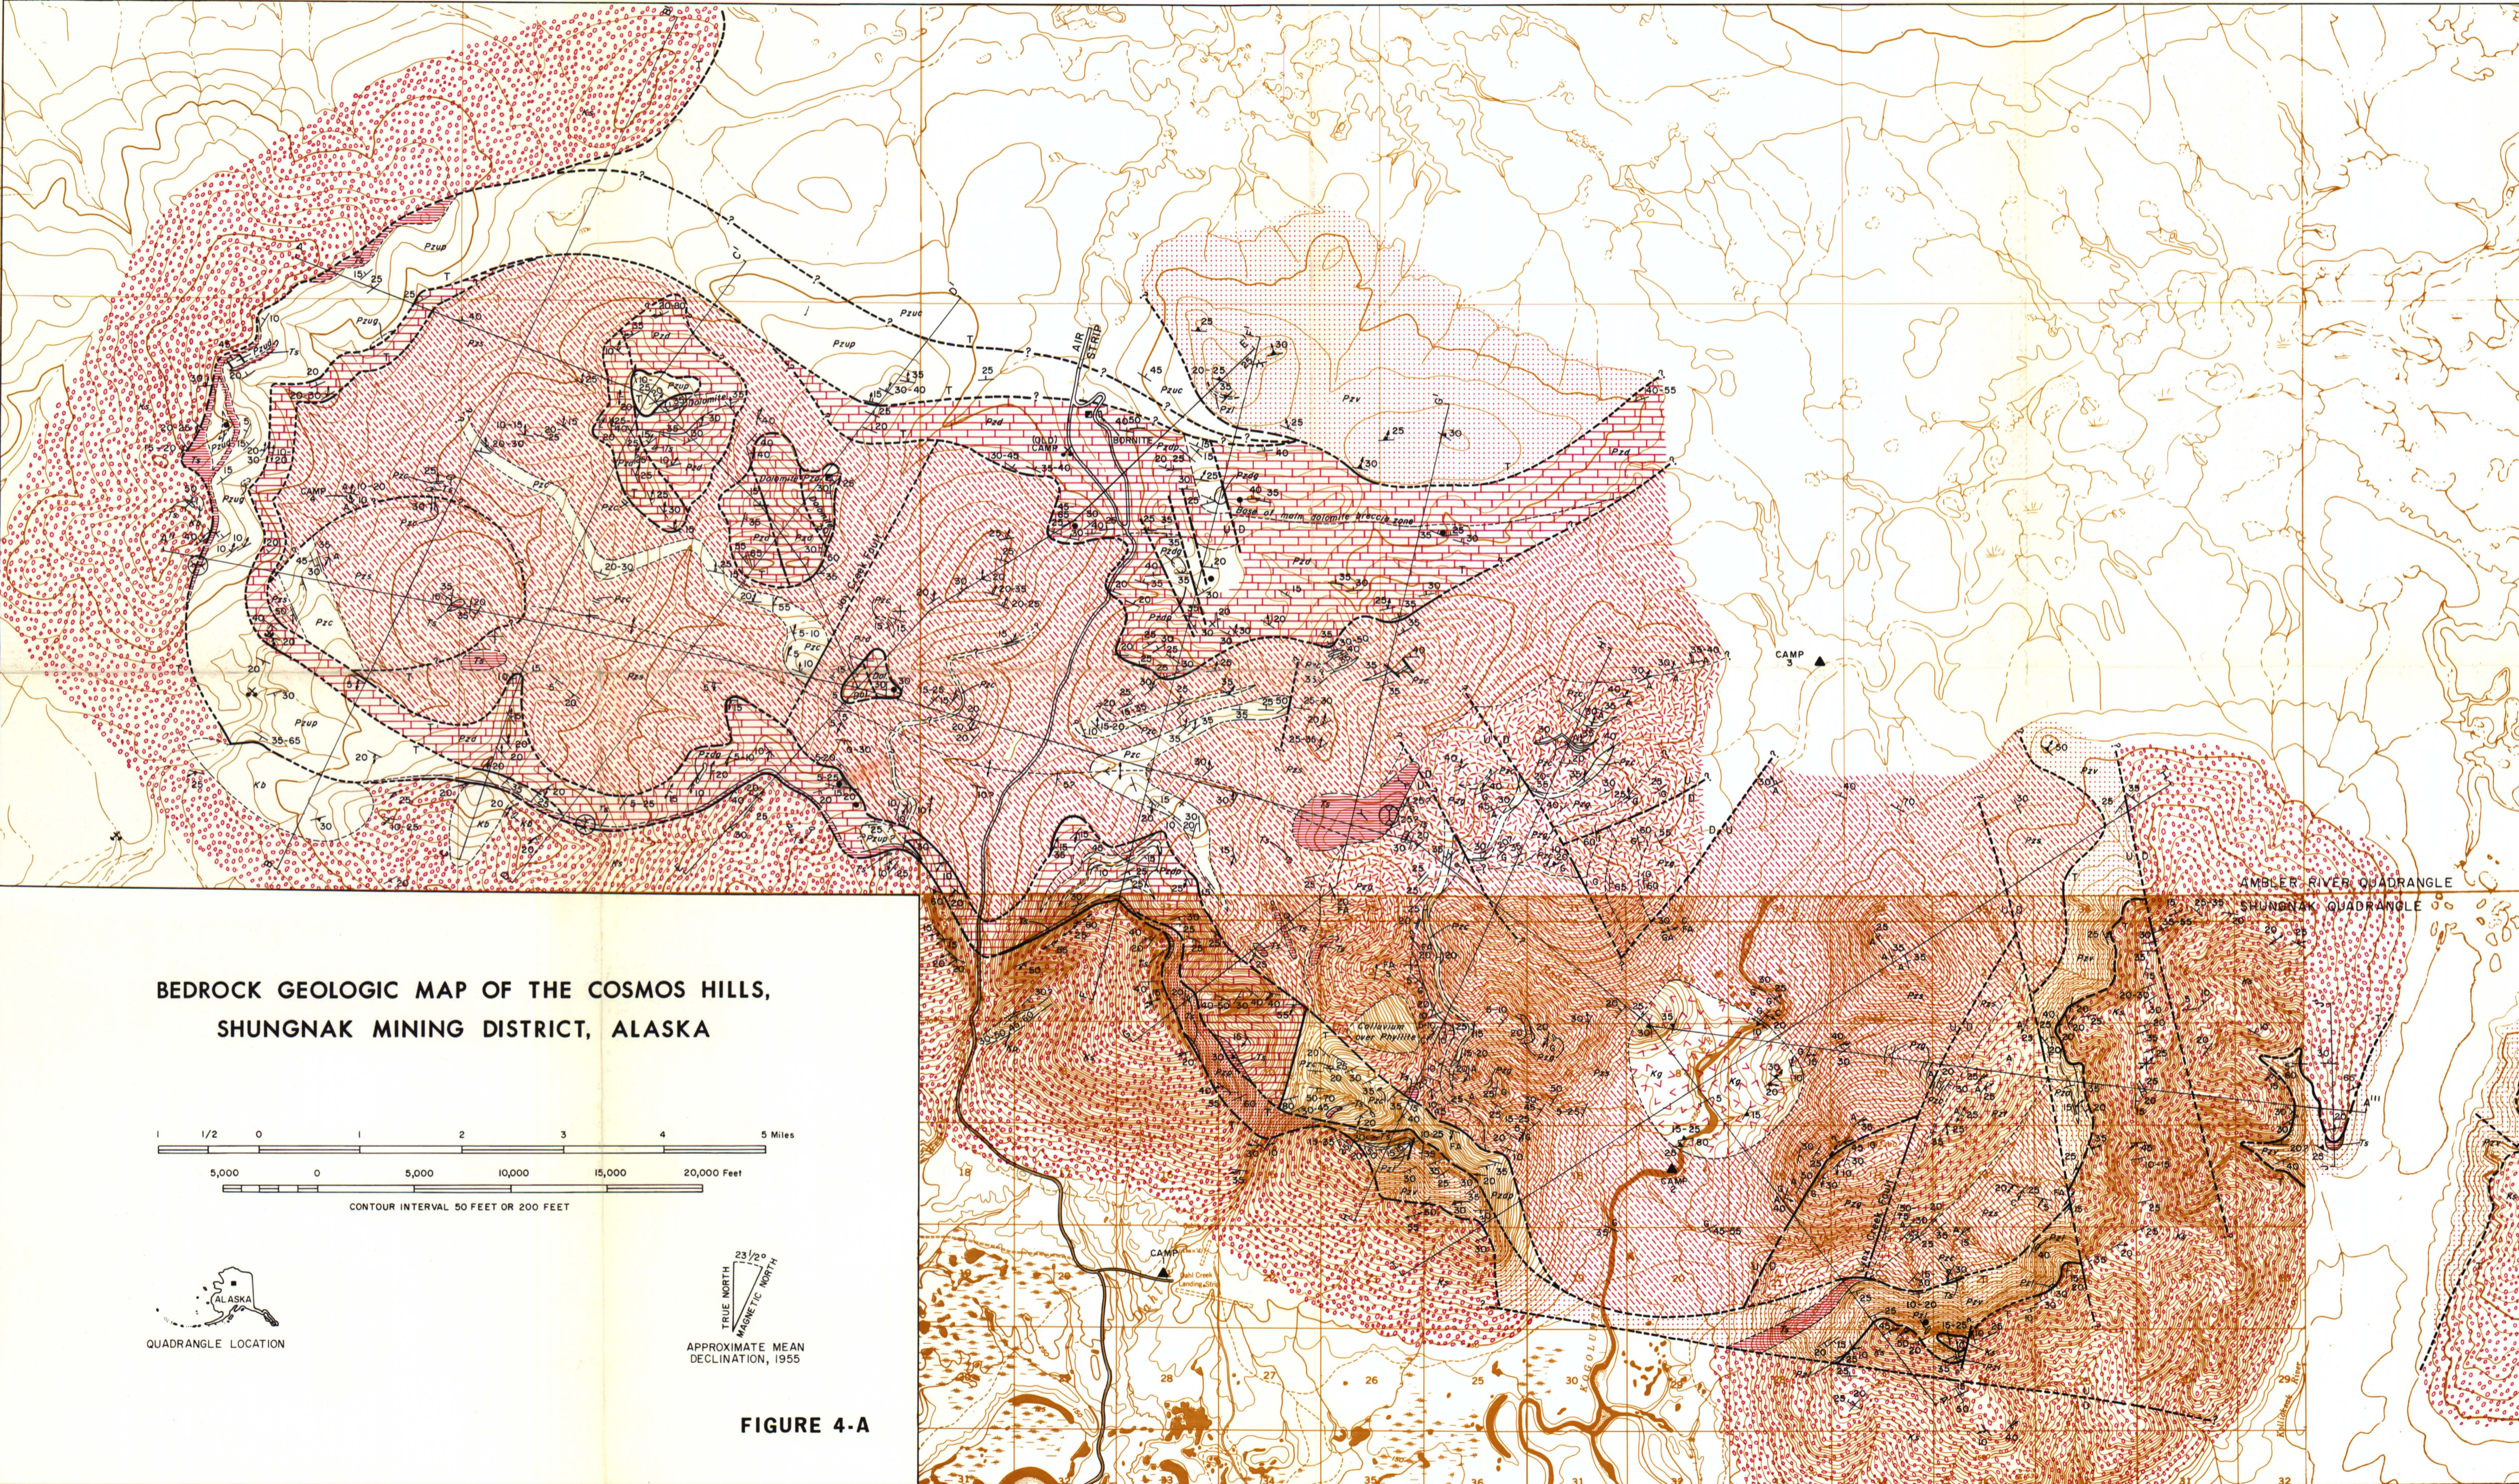

157° 20' 00" W.

156° 25' 00" W.

10'

157° 00'

50'

40'

30'

67° 07' 30" N.

05'

67° 00'

66° 55' 00" N.

**BEDROCK GEOLOGIC MAP OF THE COSMOS HILLS,
SHUNGNAK MINING DISTRICT, ALASKA**

QUADRANGLE LOCATION

APPROXIMATE MEAN DECLINATION, 1955

FIGURE 4-A