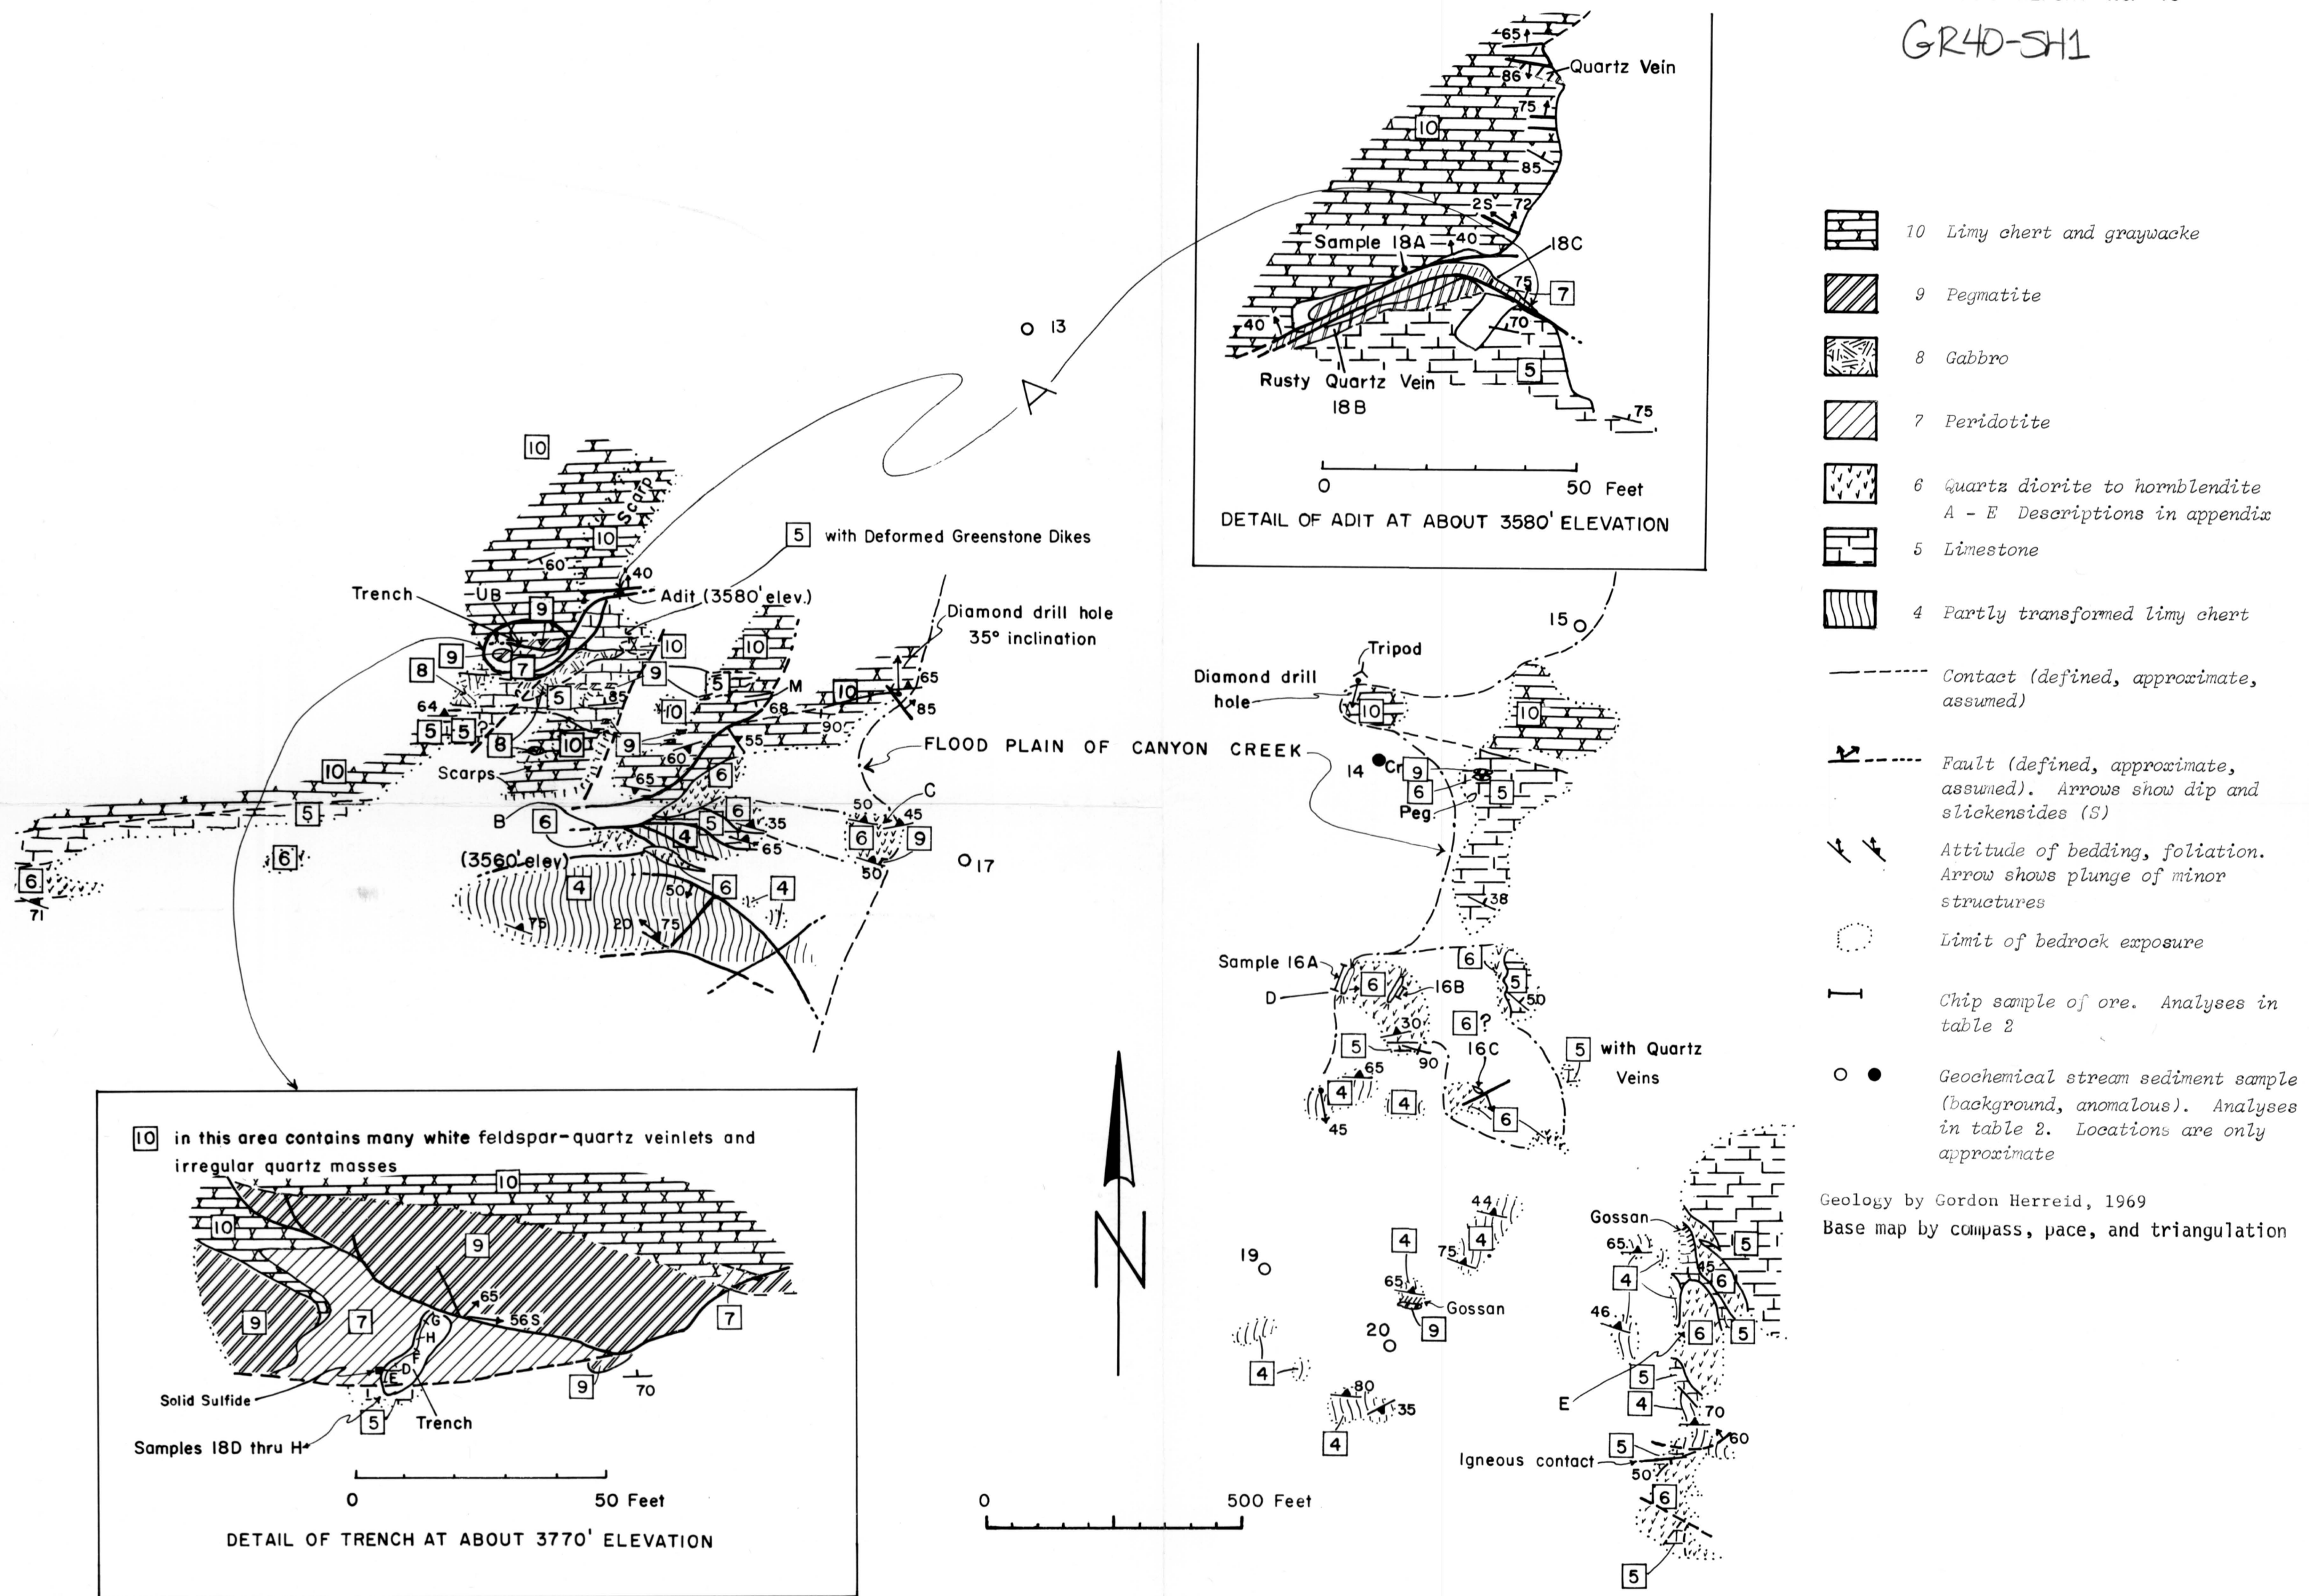

GR40-SH1

FIGURE 2 GEOLOGIC MAP OF THE SPIRIT MOUNTAIN PROSPECT