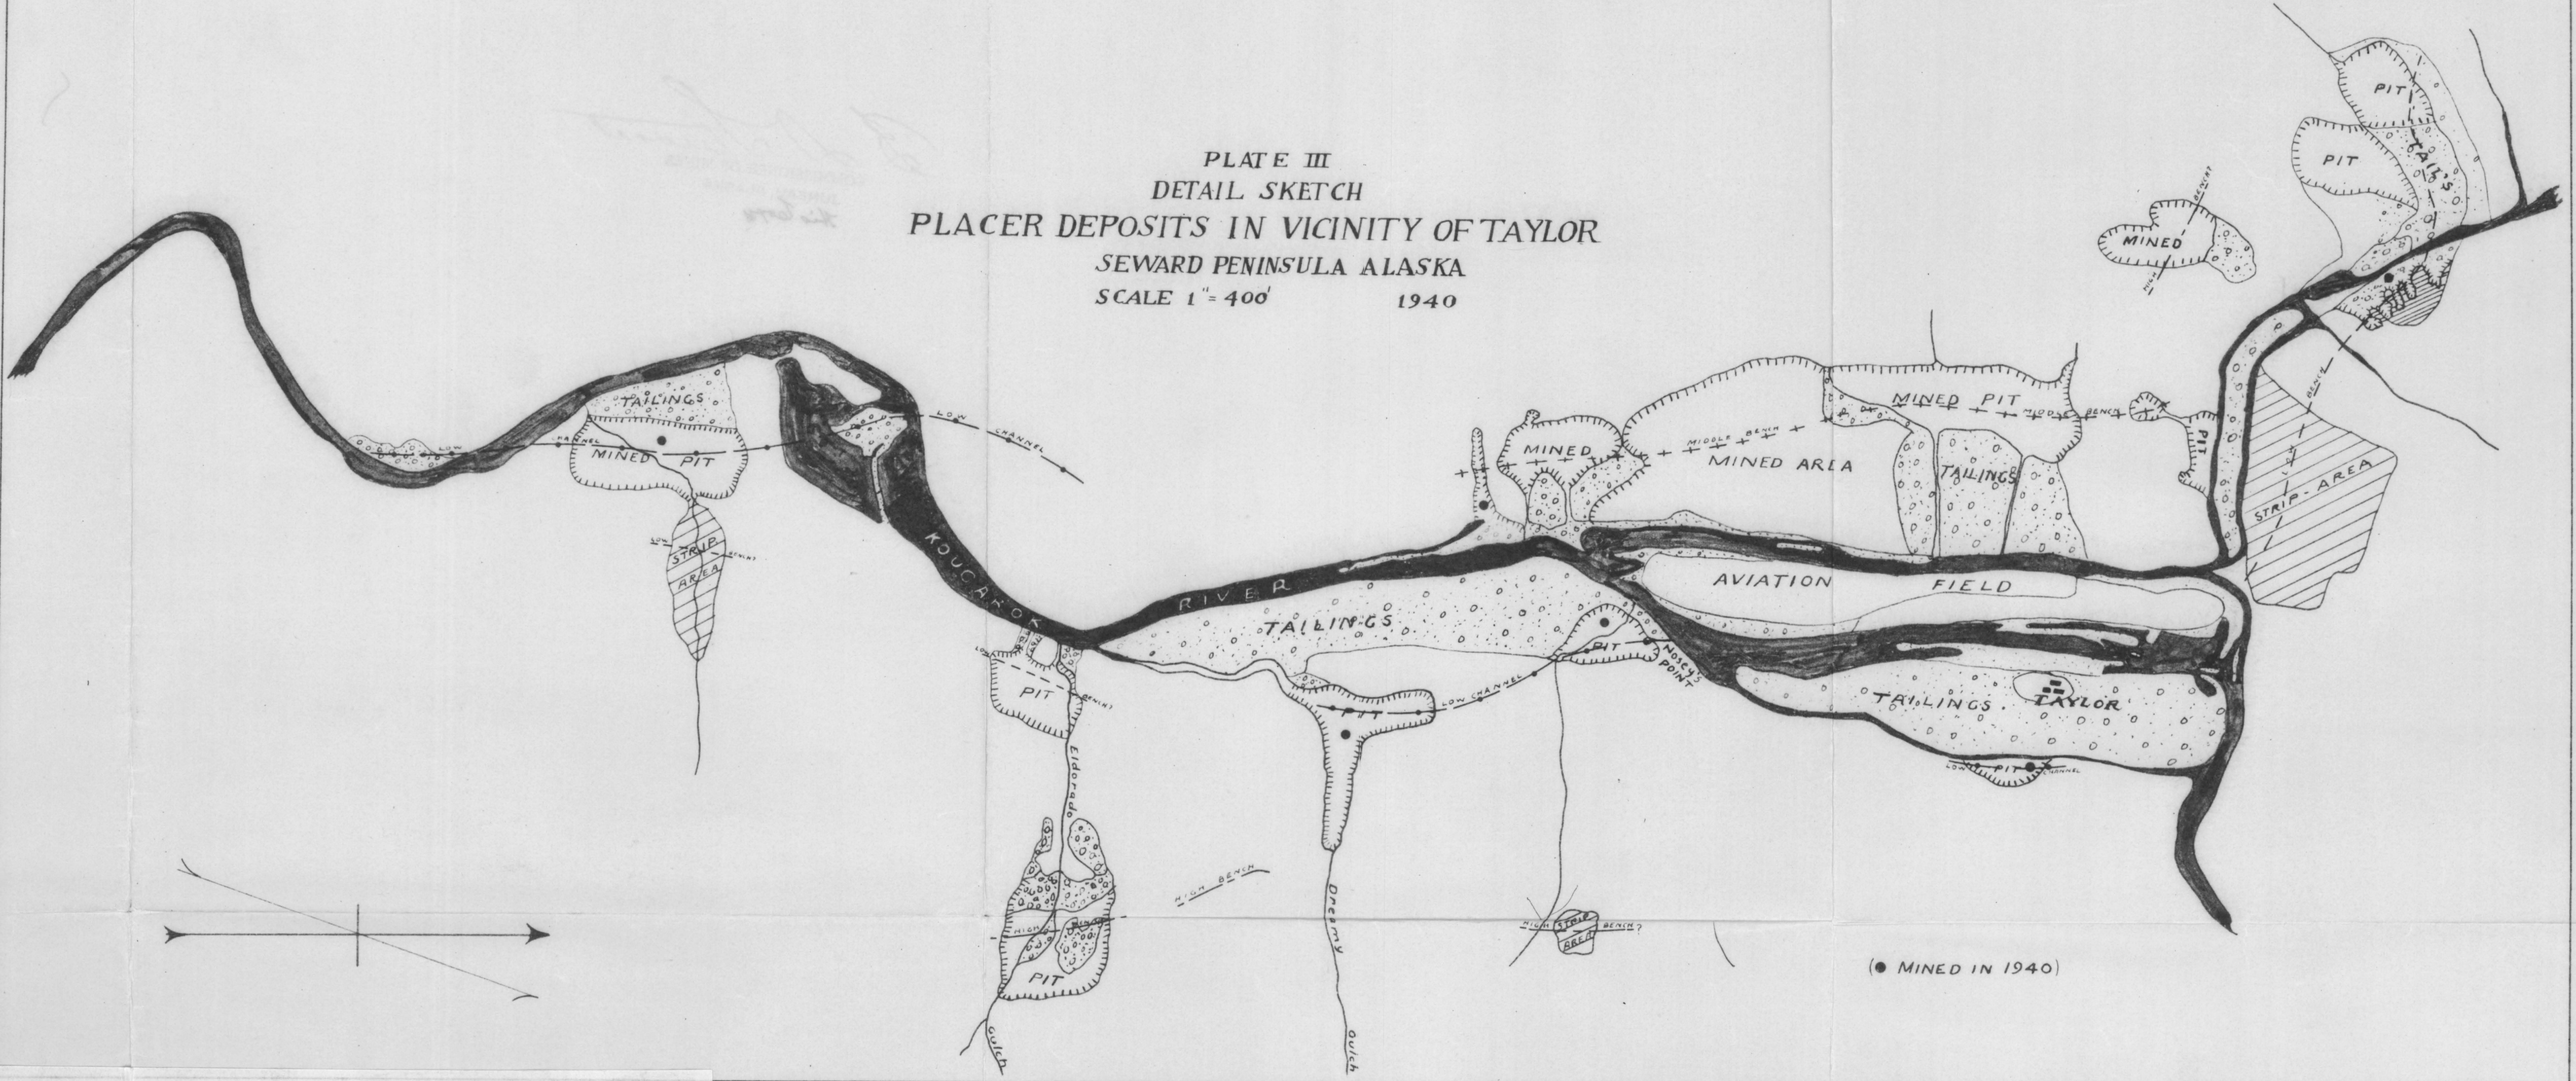

PLATE III
DETAIL SKETCH
PLACER DEPOSITS IN VICINITY OF TAYLOR
SEWARD PENINSULA ALASKA
SCALE 1" = 400' 1940

(● MINED IN 1940)