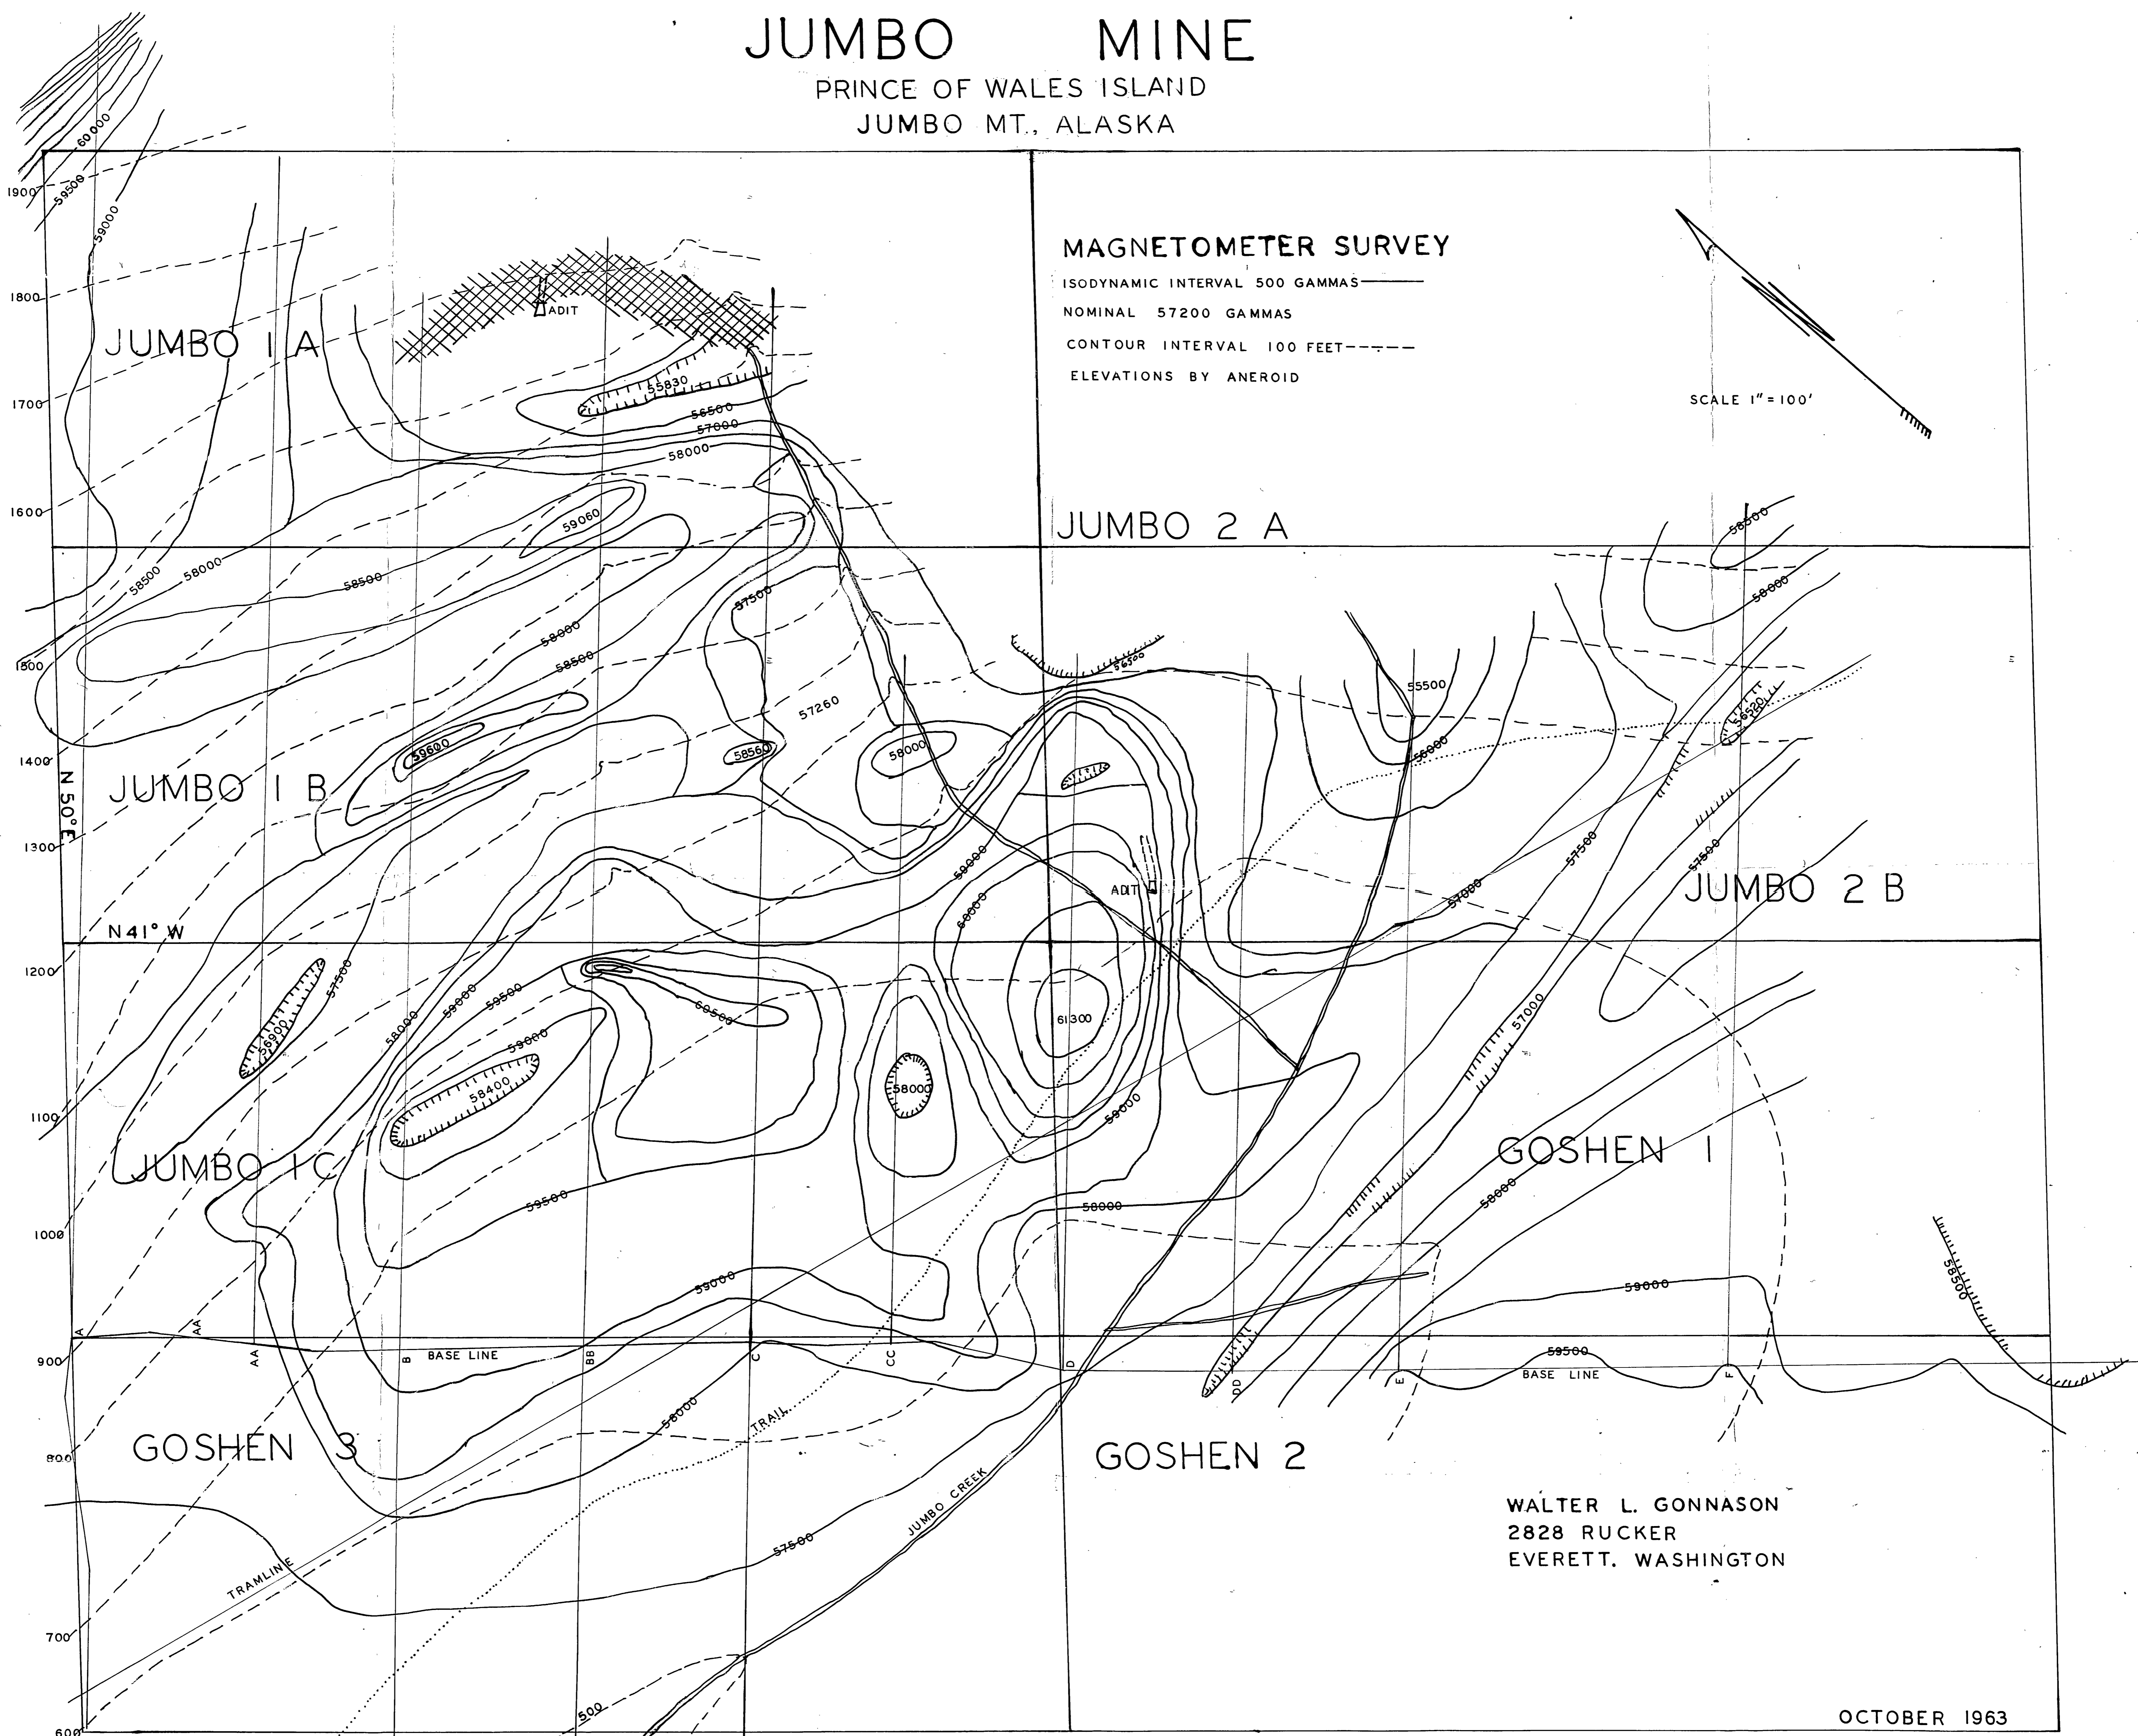

JUMBO MINE

PRINCE OF WALES ISLAND
JUMBO MT., ALASKA

MAGNETOMETER SURVEY

ISODYNAMIC INTERVAL 500 GAMMAS
NOMINAL 57200 GAMMAS
CONTOUR INTERVAL 100 FEET
ELEVATIONS BY ANEROID

SCALE 1" = 100'

WALTER L. GONNASON
2828 RUCKER
EVERETT, WASHINGTON

OCTOBER 1963

1-11-74