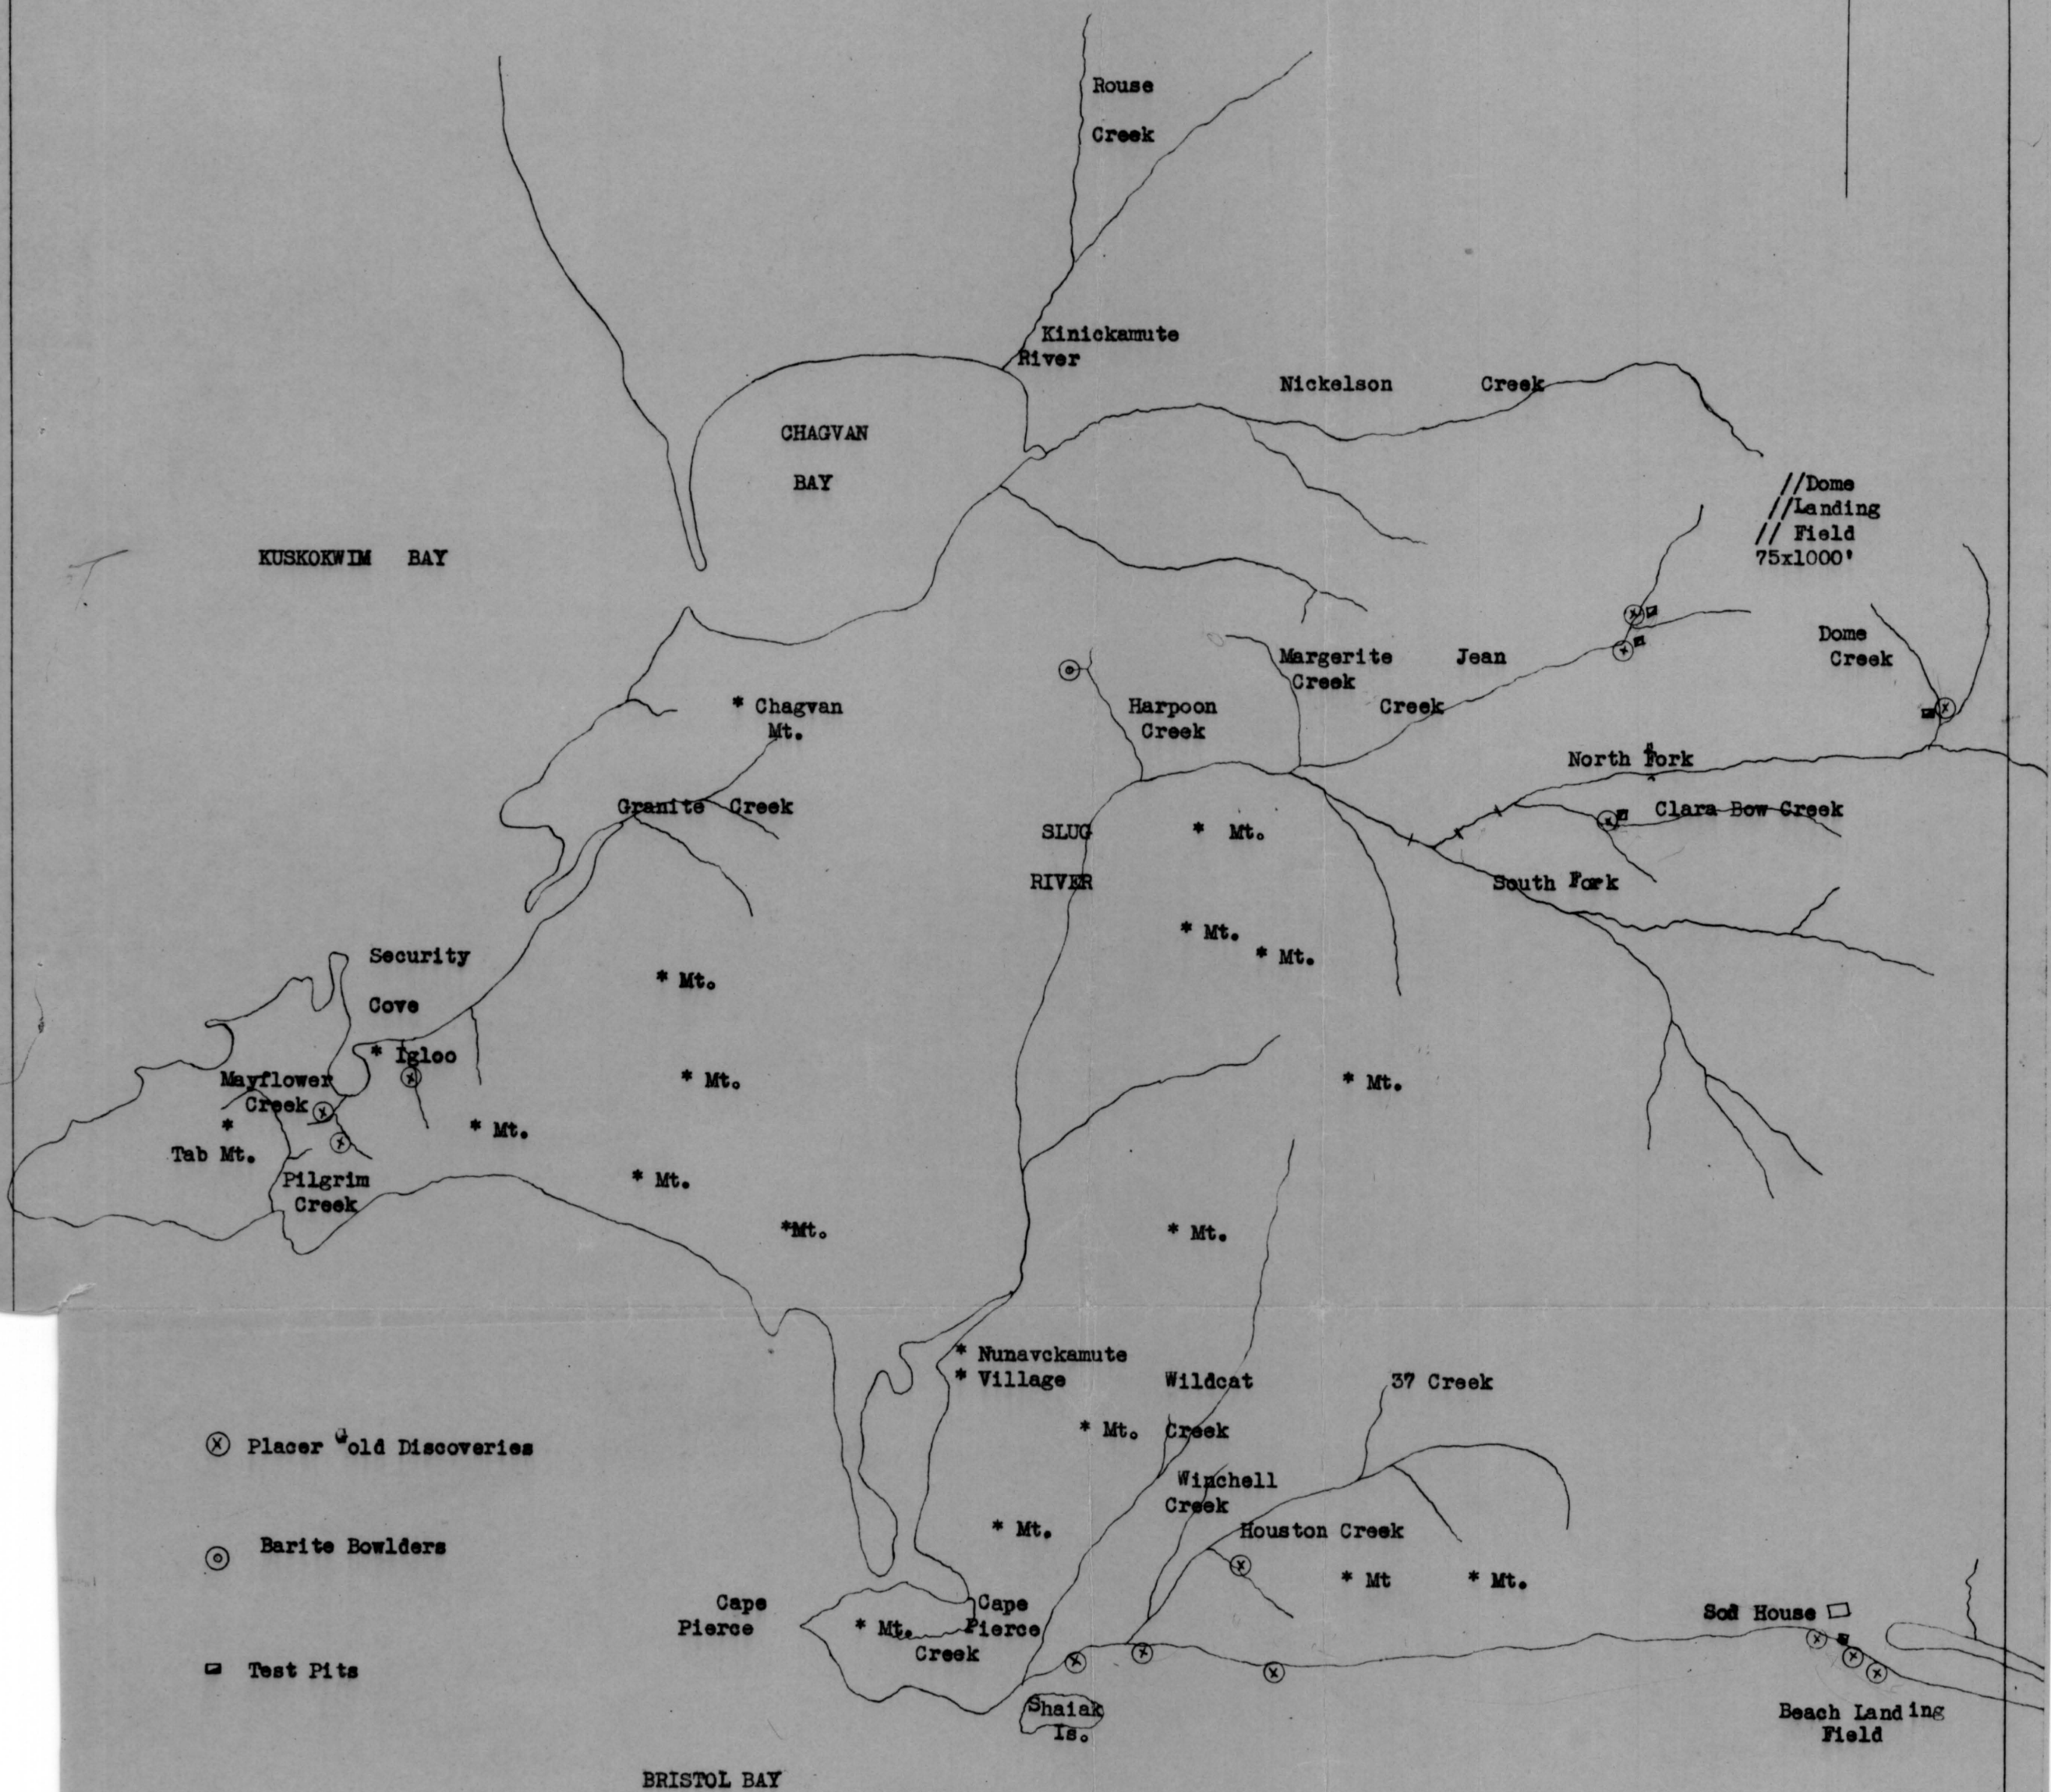

Sketch Showing  
Location of  
PLACER GOLD DISCOVERIES  
Slug River Area  
Bristol Bay & Bethel Precincts  
Alaska

North

(X) Placer Gold Discoveries

(O) Barite Boulders

□ Test Pits

Scale Approximate 1 inch- Two Miles