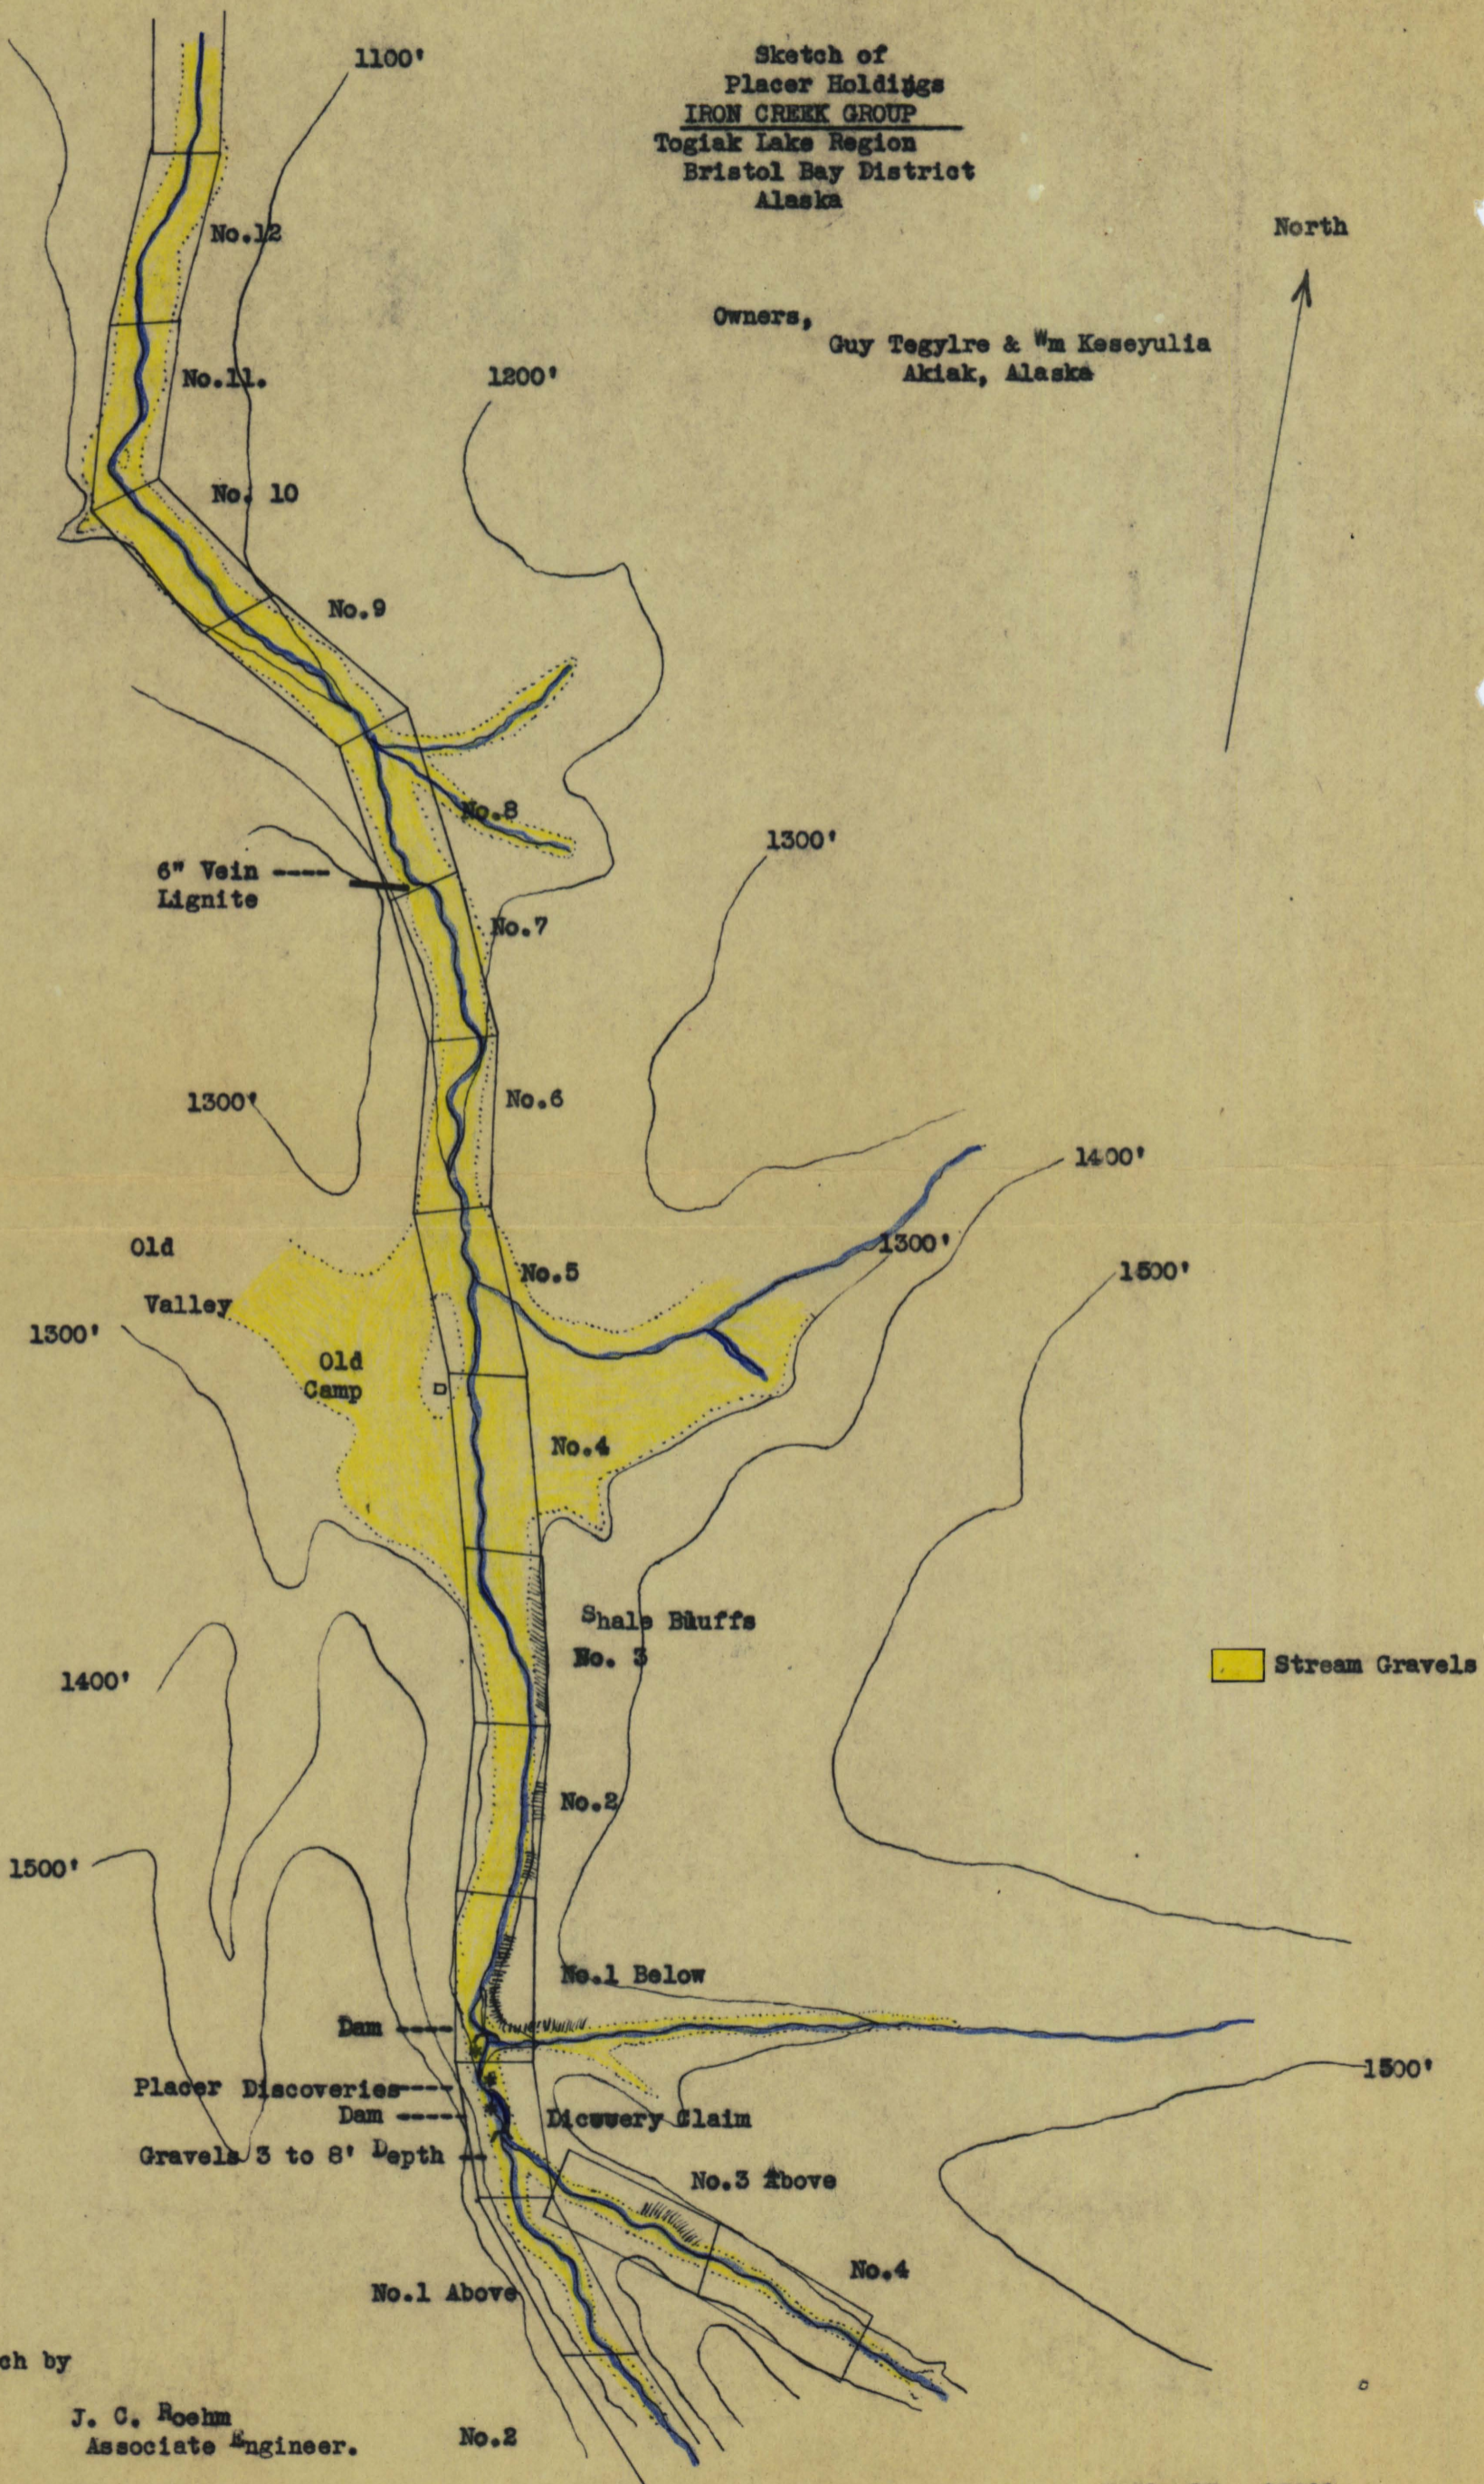

Aug. 12, 1937

Sketch of
Placer Holdings
IRON CREEK GROUP
Togiak Lake Region
Bristol Bay District
Alaska

Owners,
Guy Tegylre & Wm Keseyulia
Akiak, Alaska

North

Sketch by

J. C. Roehm
Associate Engineer.

Aneroid & Brunton

Scale 1" -- 1320'