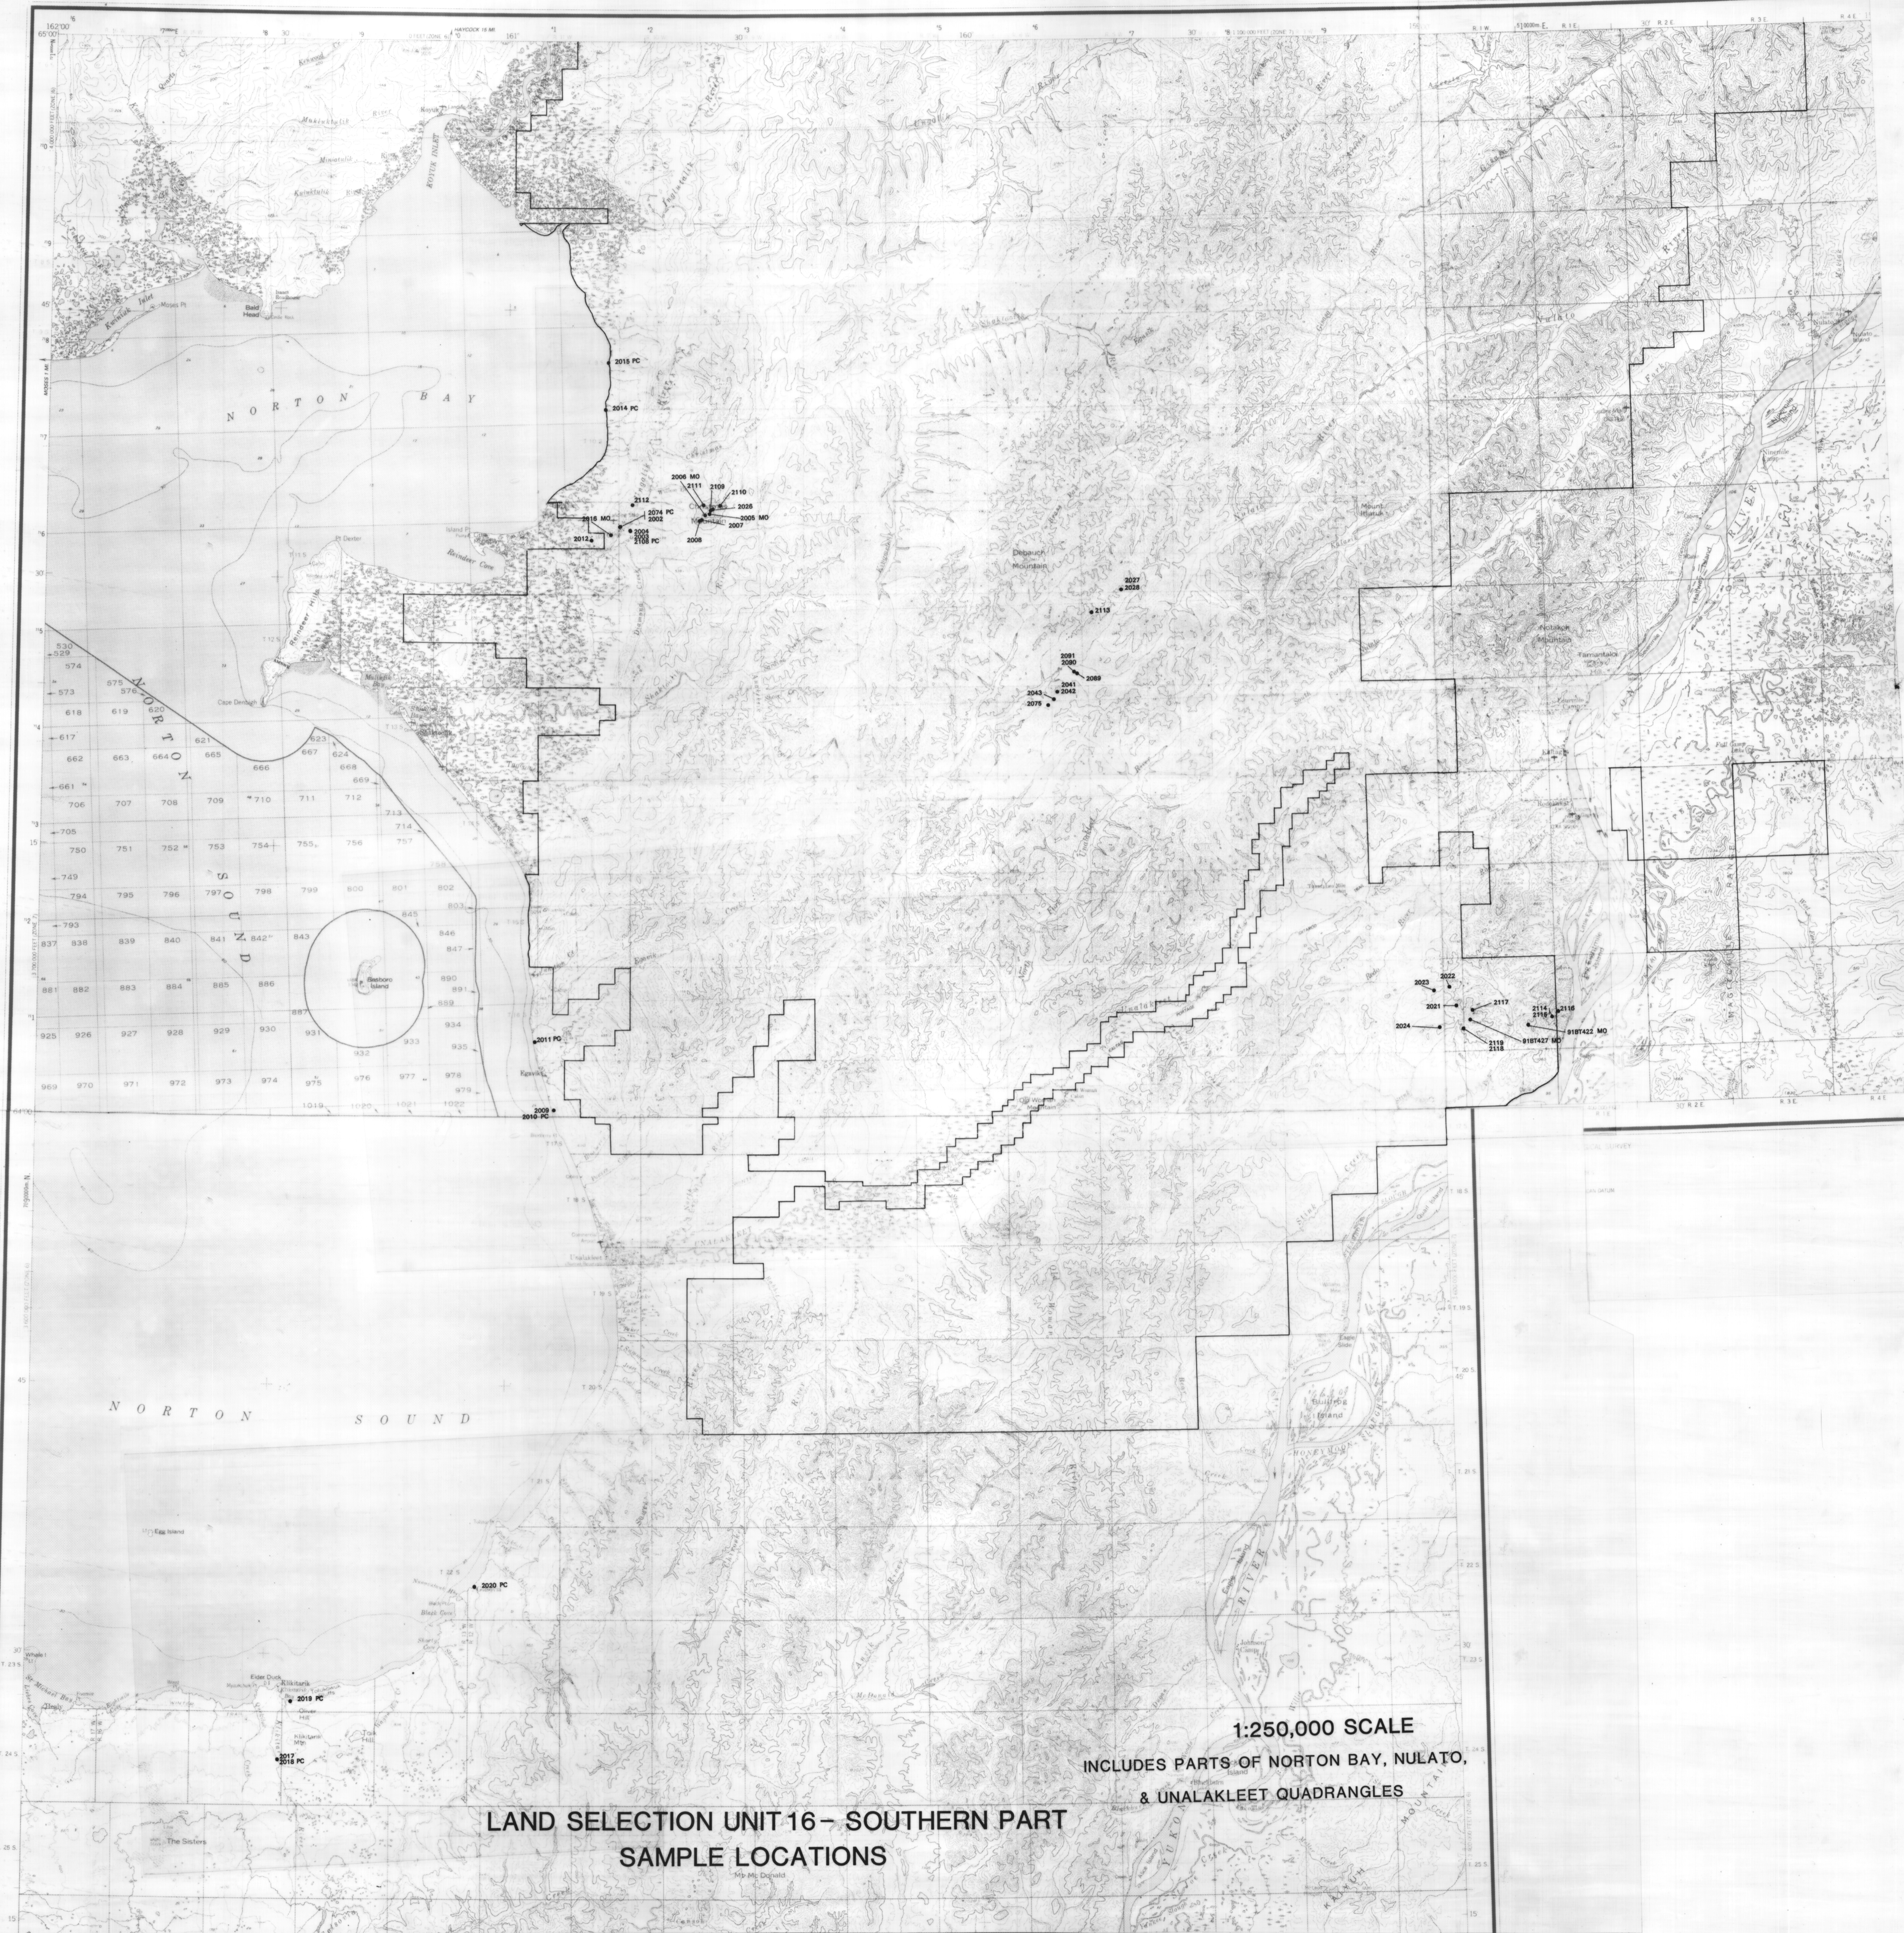

NORTON BAY

1:250,000 SCALE

INCLUDES PARTS OF NORTON BAY, NULATO,
& UNALAKLEET QUADRANGLES

LAND SELECTION UNIT 16 - SOUTHERN PART
SAMPLE LOCATIONS