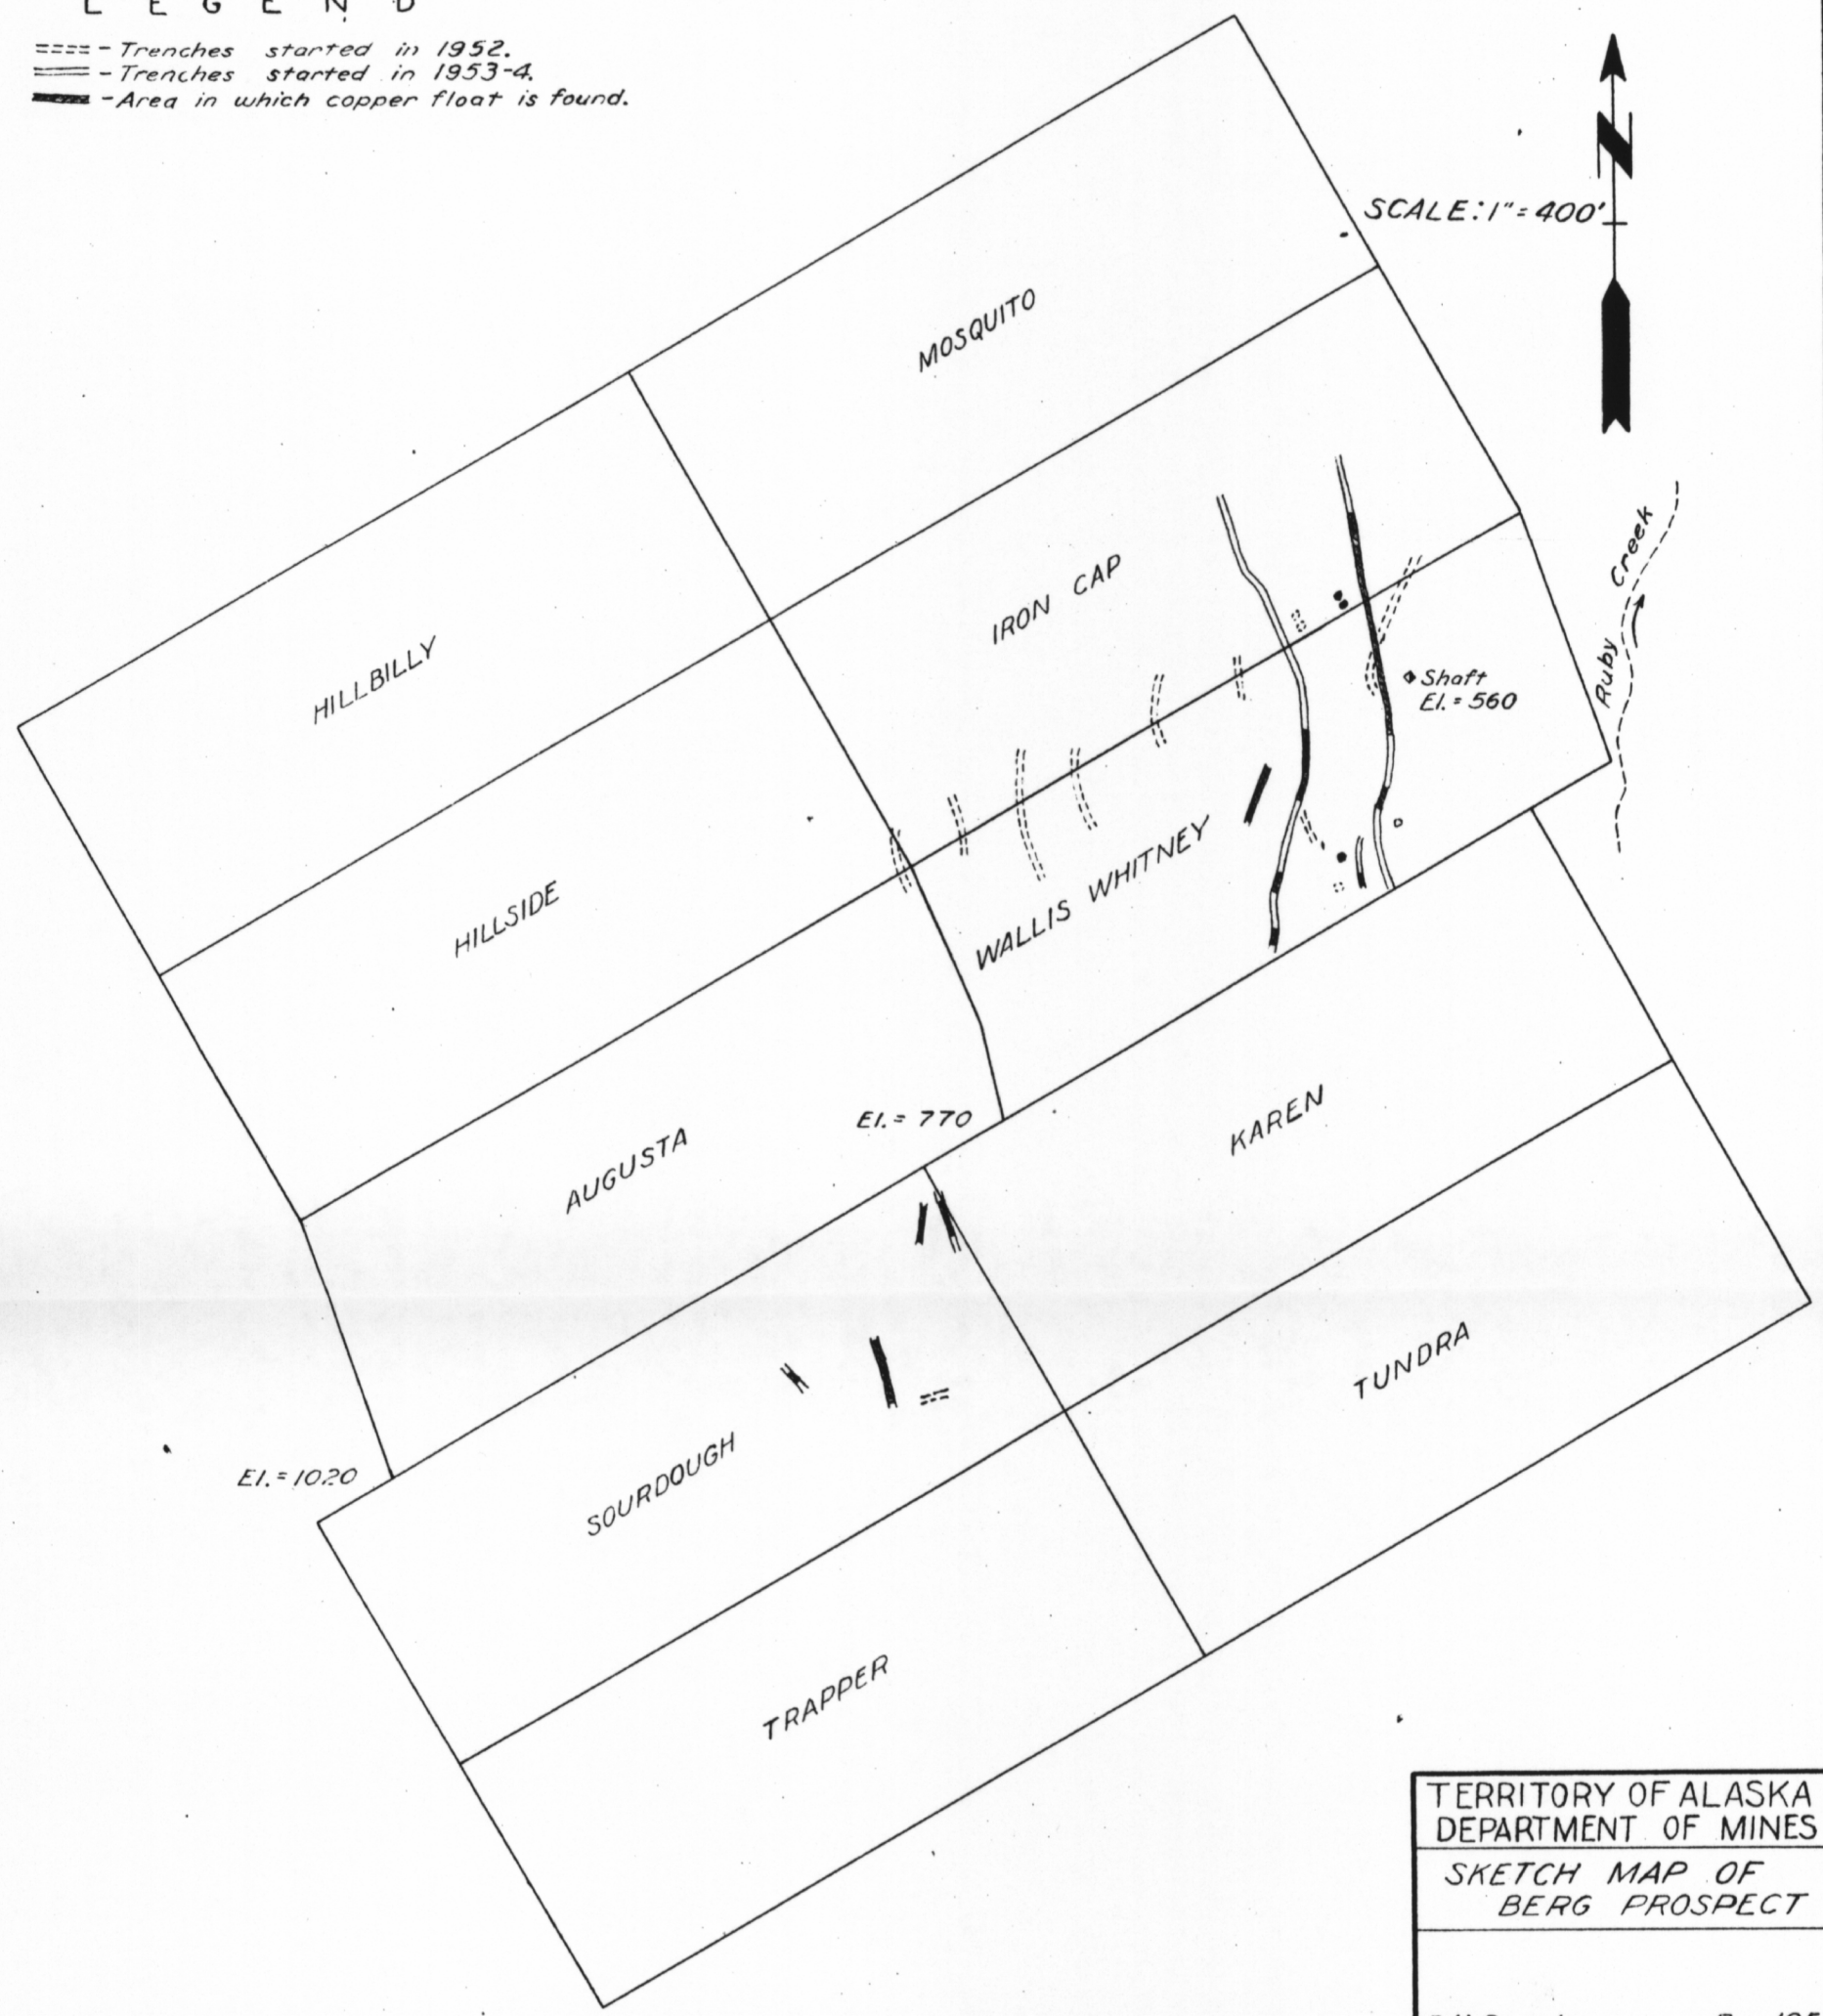

L E G E N D

- ==== - Trenches started in 1952.
- ===== - Trenches started in 1953-4.
- ▬ - Area in which copper float is found.

SCALE: 1" = 400'

TERRITORY OF ALASKA
 DEPARTMENT OF MINES
 SKETCH MAP OF
 BERG PROSPECT