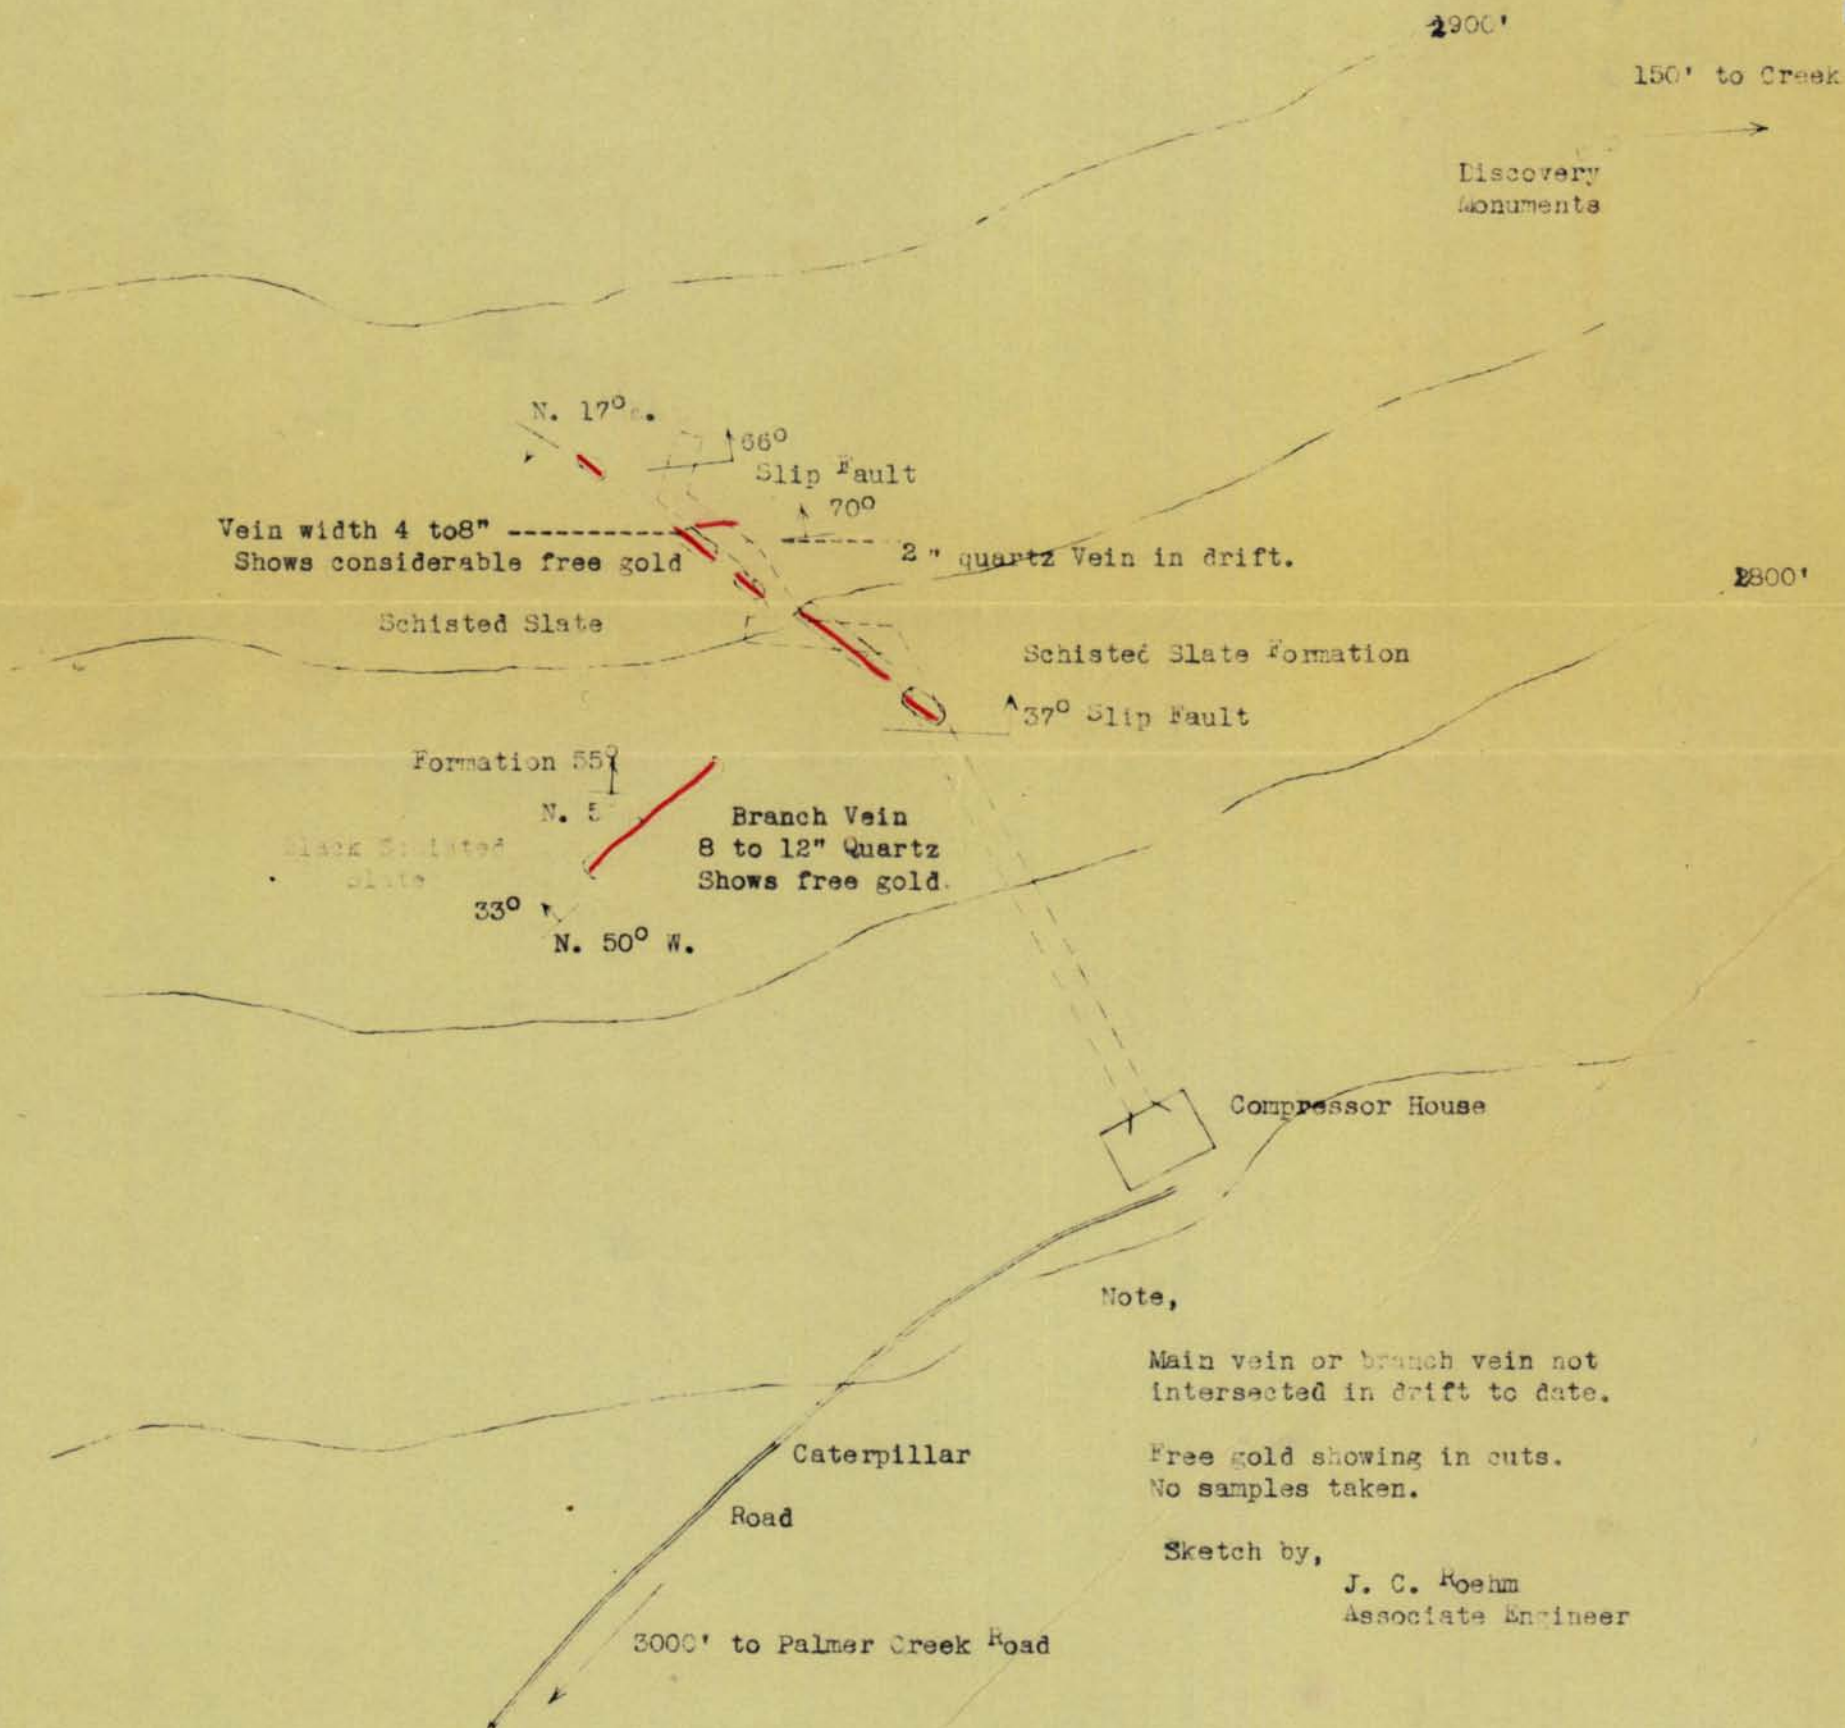

Sketch Showing
 Surface Outcrops & Underground workings
NEW HOPE MINE
 (Swetman Property)
 Palmer Creek
 Hope Mining District
 Alaska

Owners, Mr. & Mrs. E. Swetman
 Seward, Alaska

North ←

Note,

Main vein or branch vein not intersected in drift to date.

Free gold showing in cuts.
 No samples taken.

Sketch by,

J. C. Roehm
 Associate Engineer