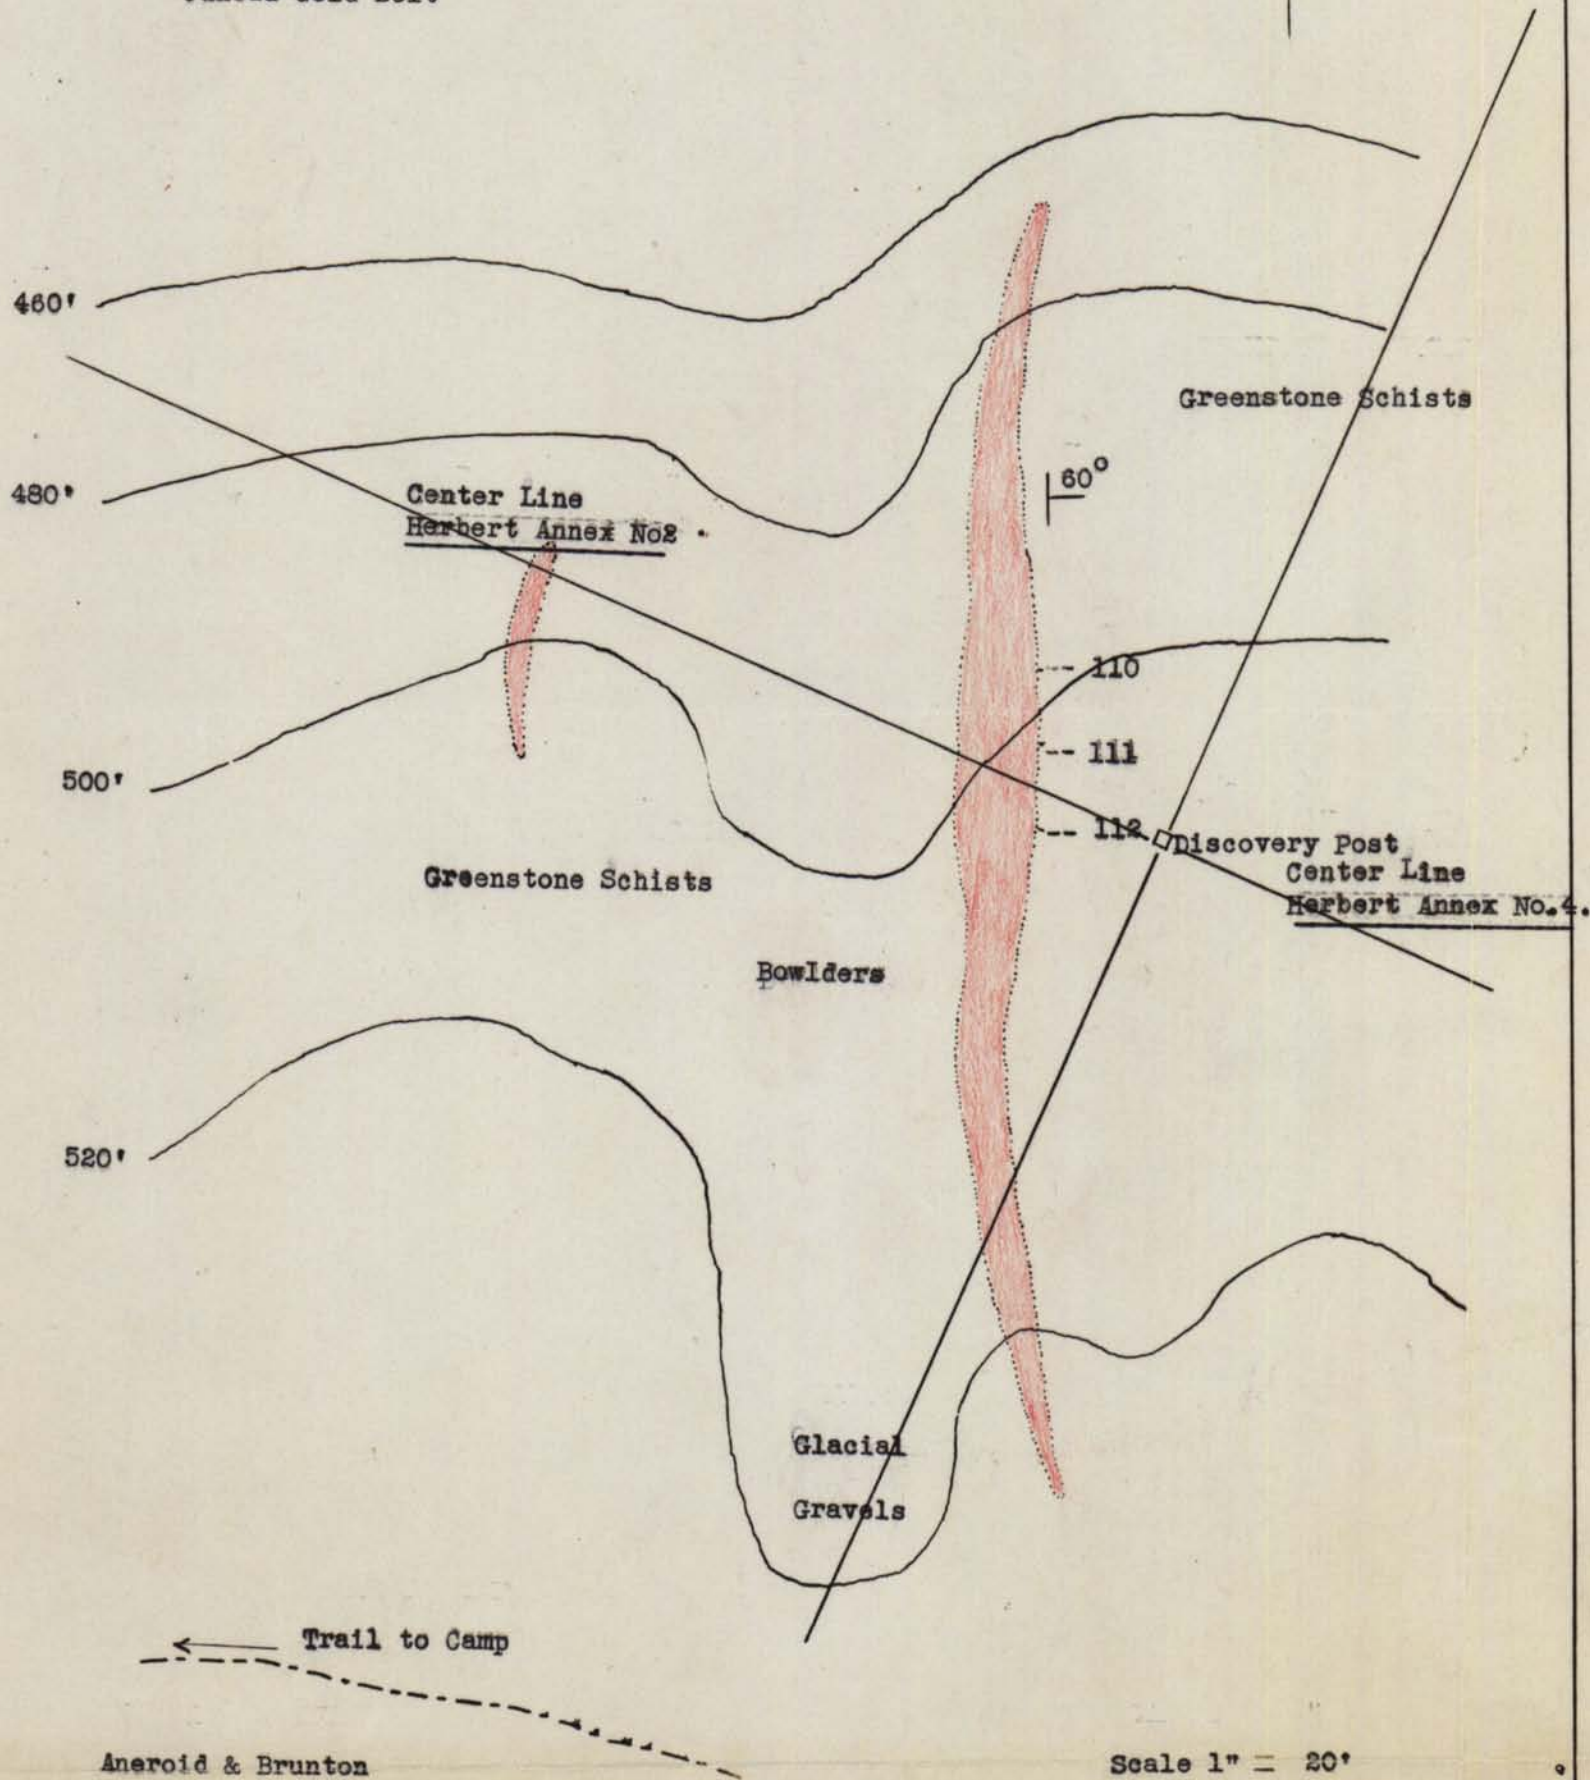

Sketch  
 of  
 Quartz Showing  
 HERBERT GROUP  
 Juneau Gold Belt

North.

Aneroid & Brunton

Scale 1" = 20'

Sample No.	Across Quartz	Width	Gold	Silver
110	Sample Channel	8'	0.10 oz.	0.20 oz.
111	" "	7'2"	Trace	0.20 "
112	" "	7'8"	0.06 "	0.30 "