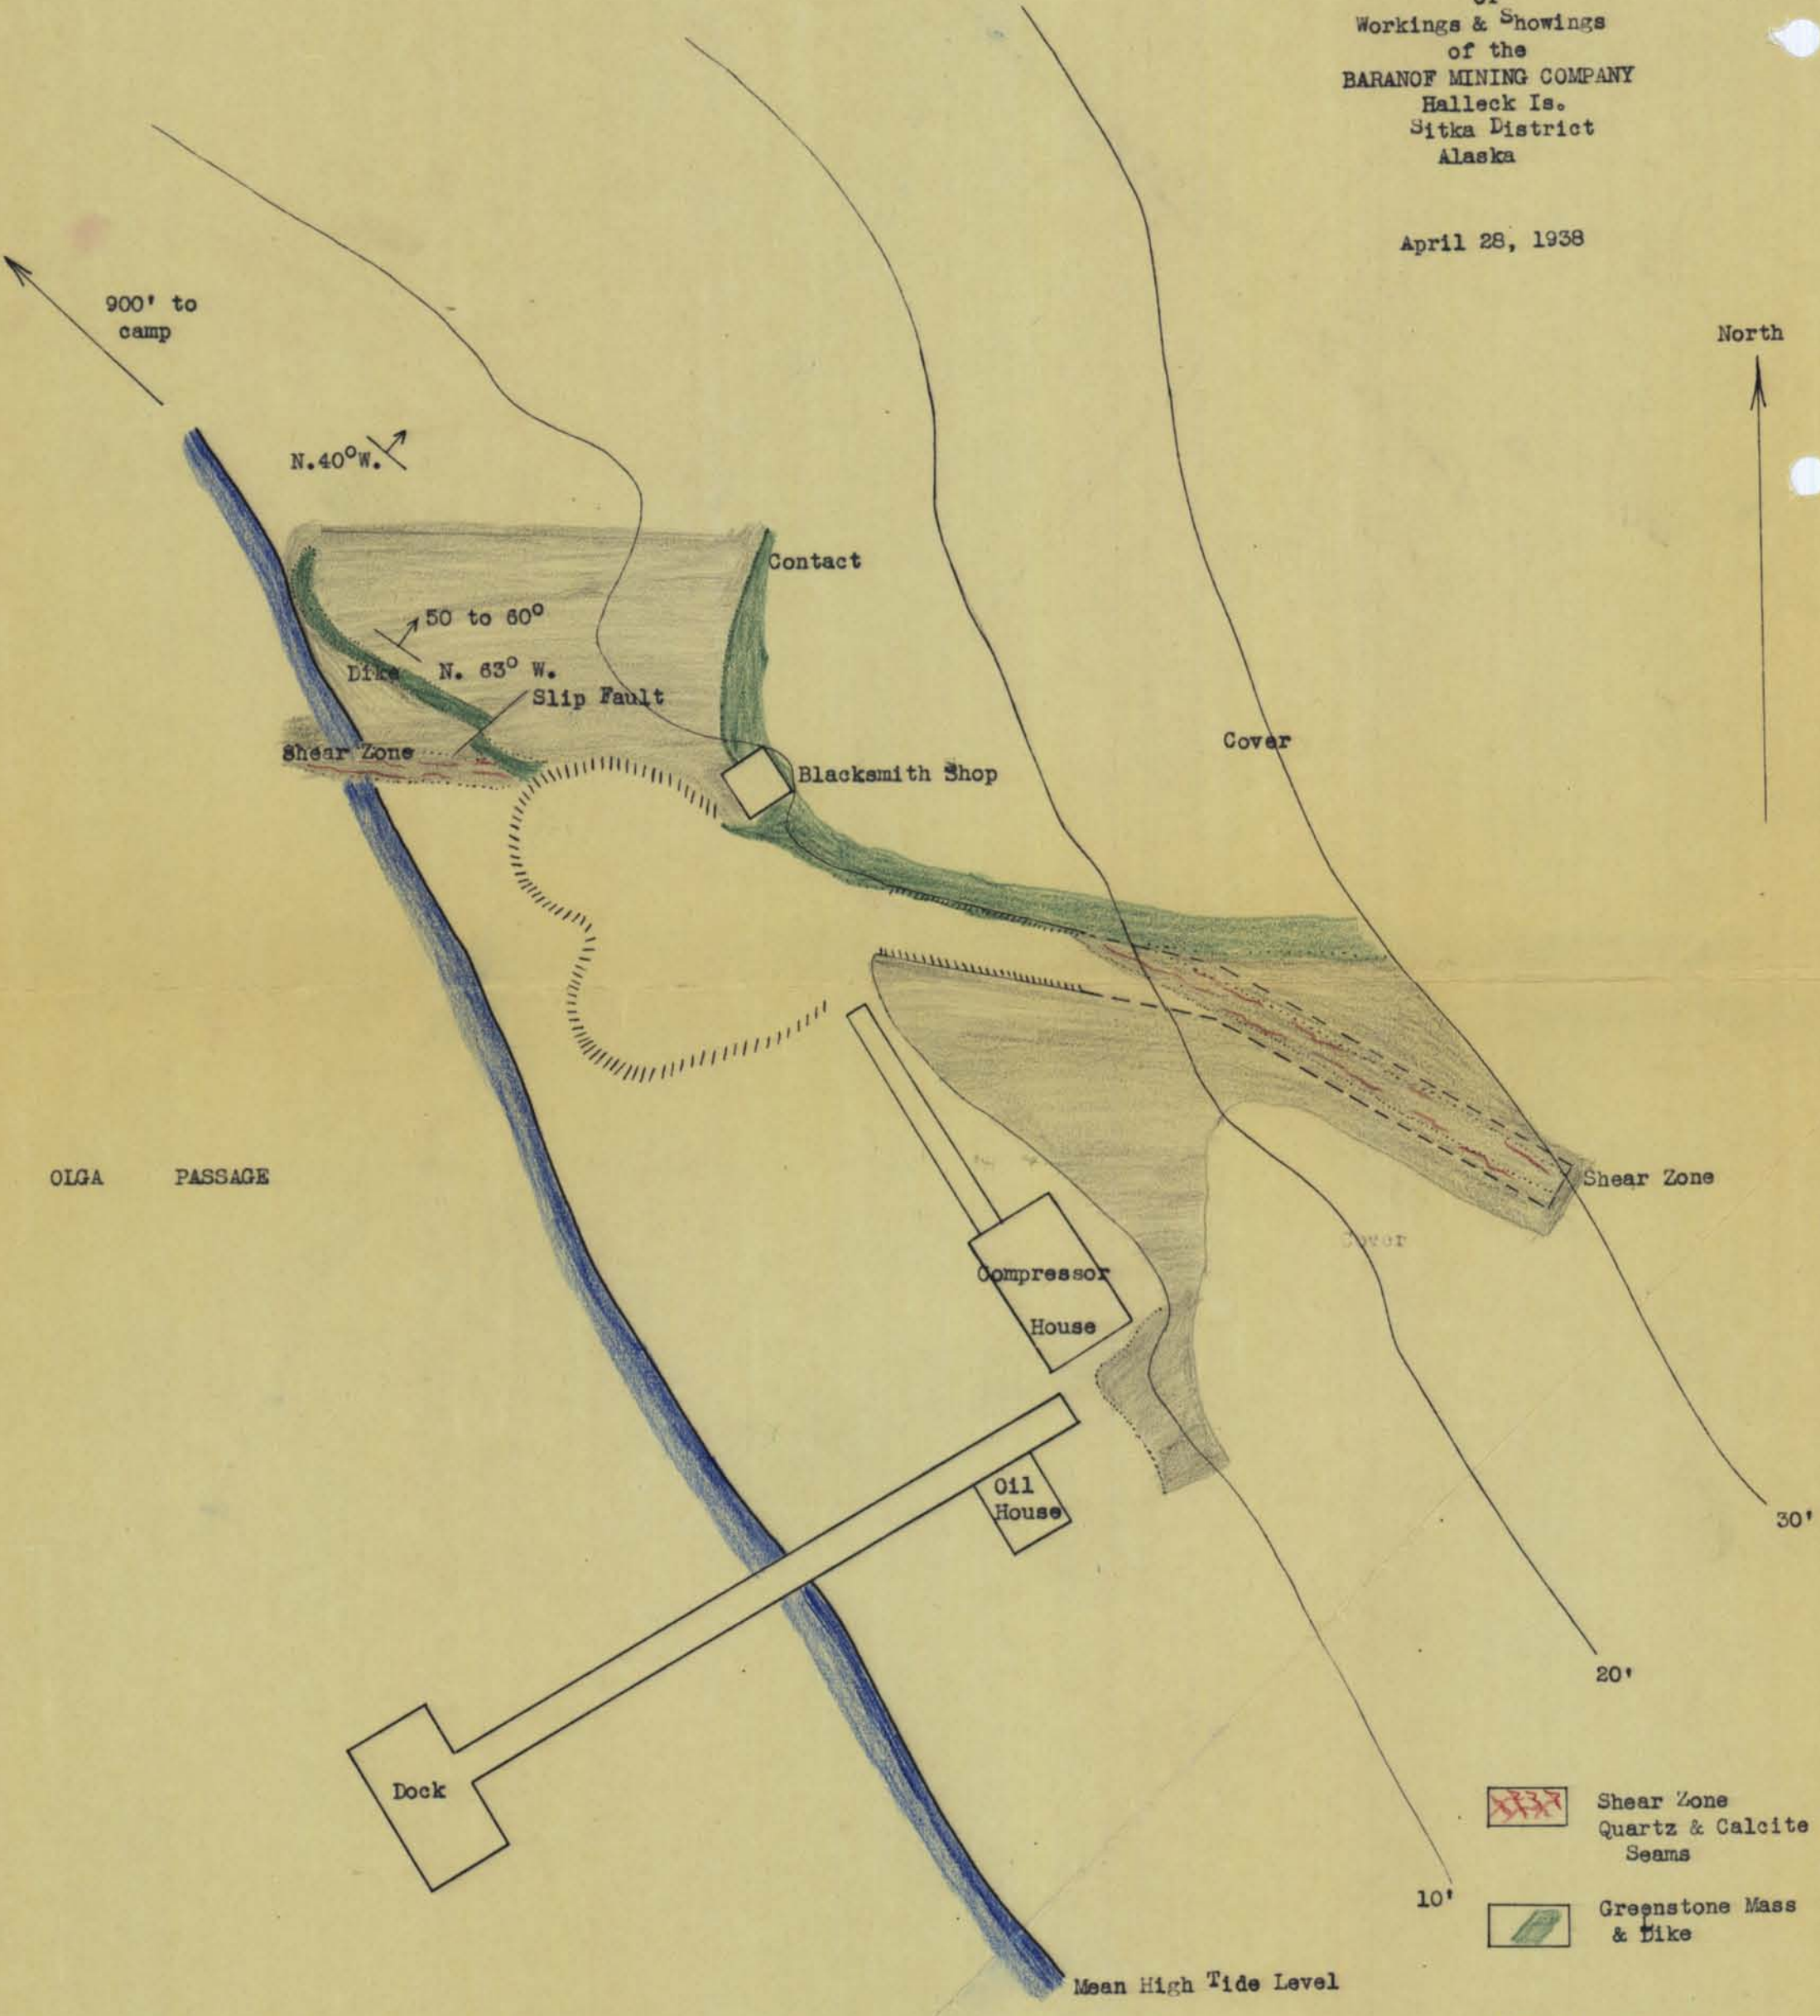

Geological Sketch
of
Workings & Showings
of the
BARANOF MINING COMPANY
Halleck Is.
Sitka District
Alaska

April 28, 1938

-  Shear Zone
Quartz & Calcite
Seams
-  Greenstone Mass
& Dike
-  Black Slate
& Chert