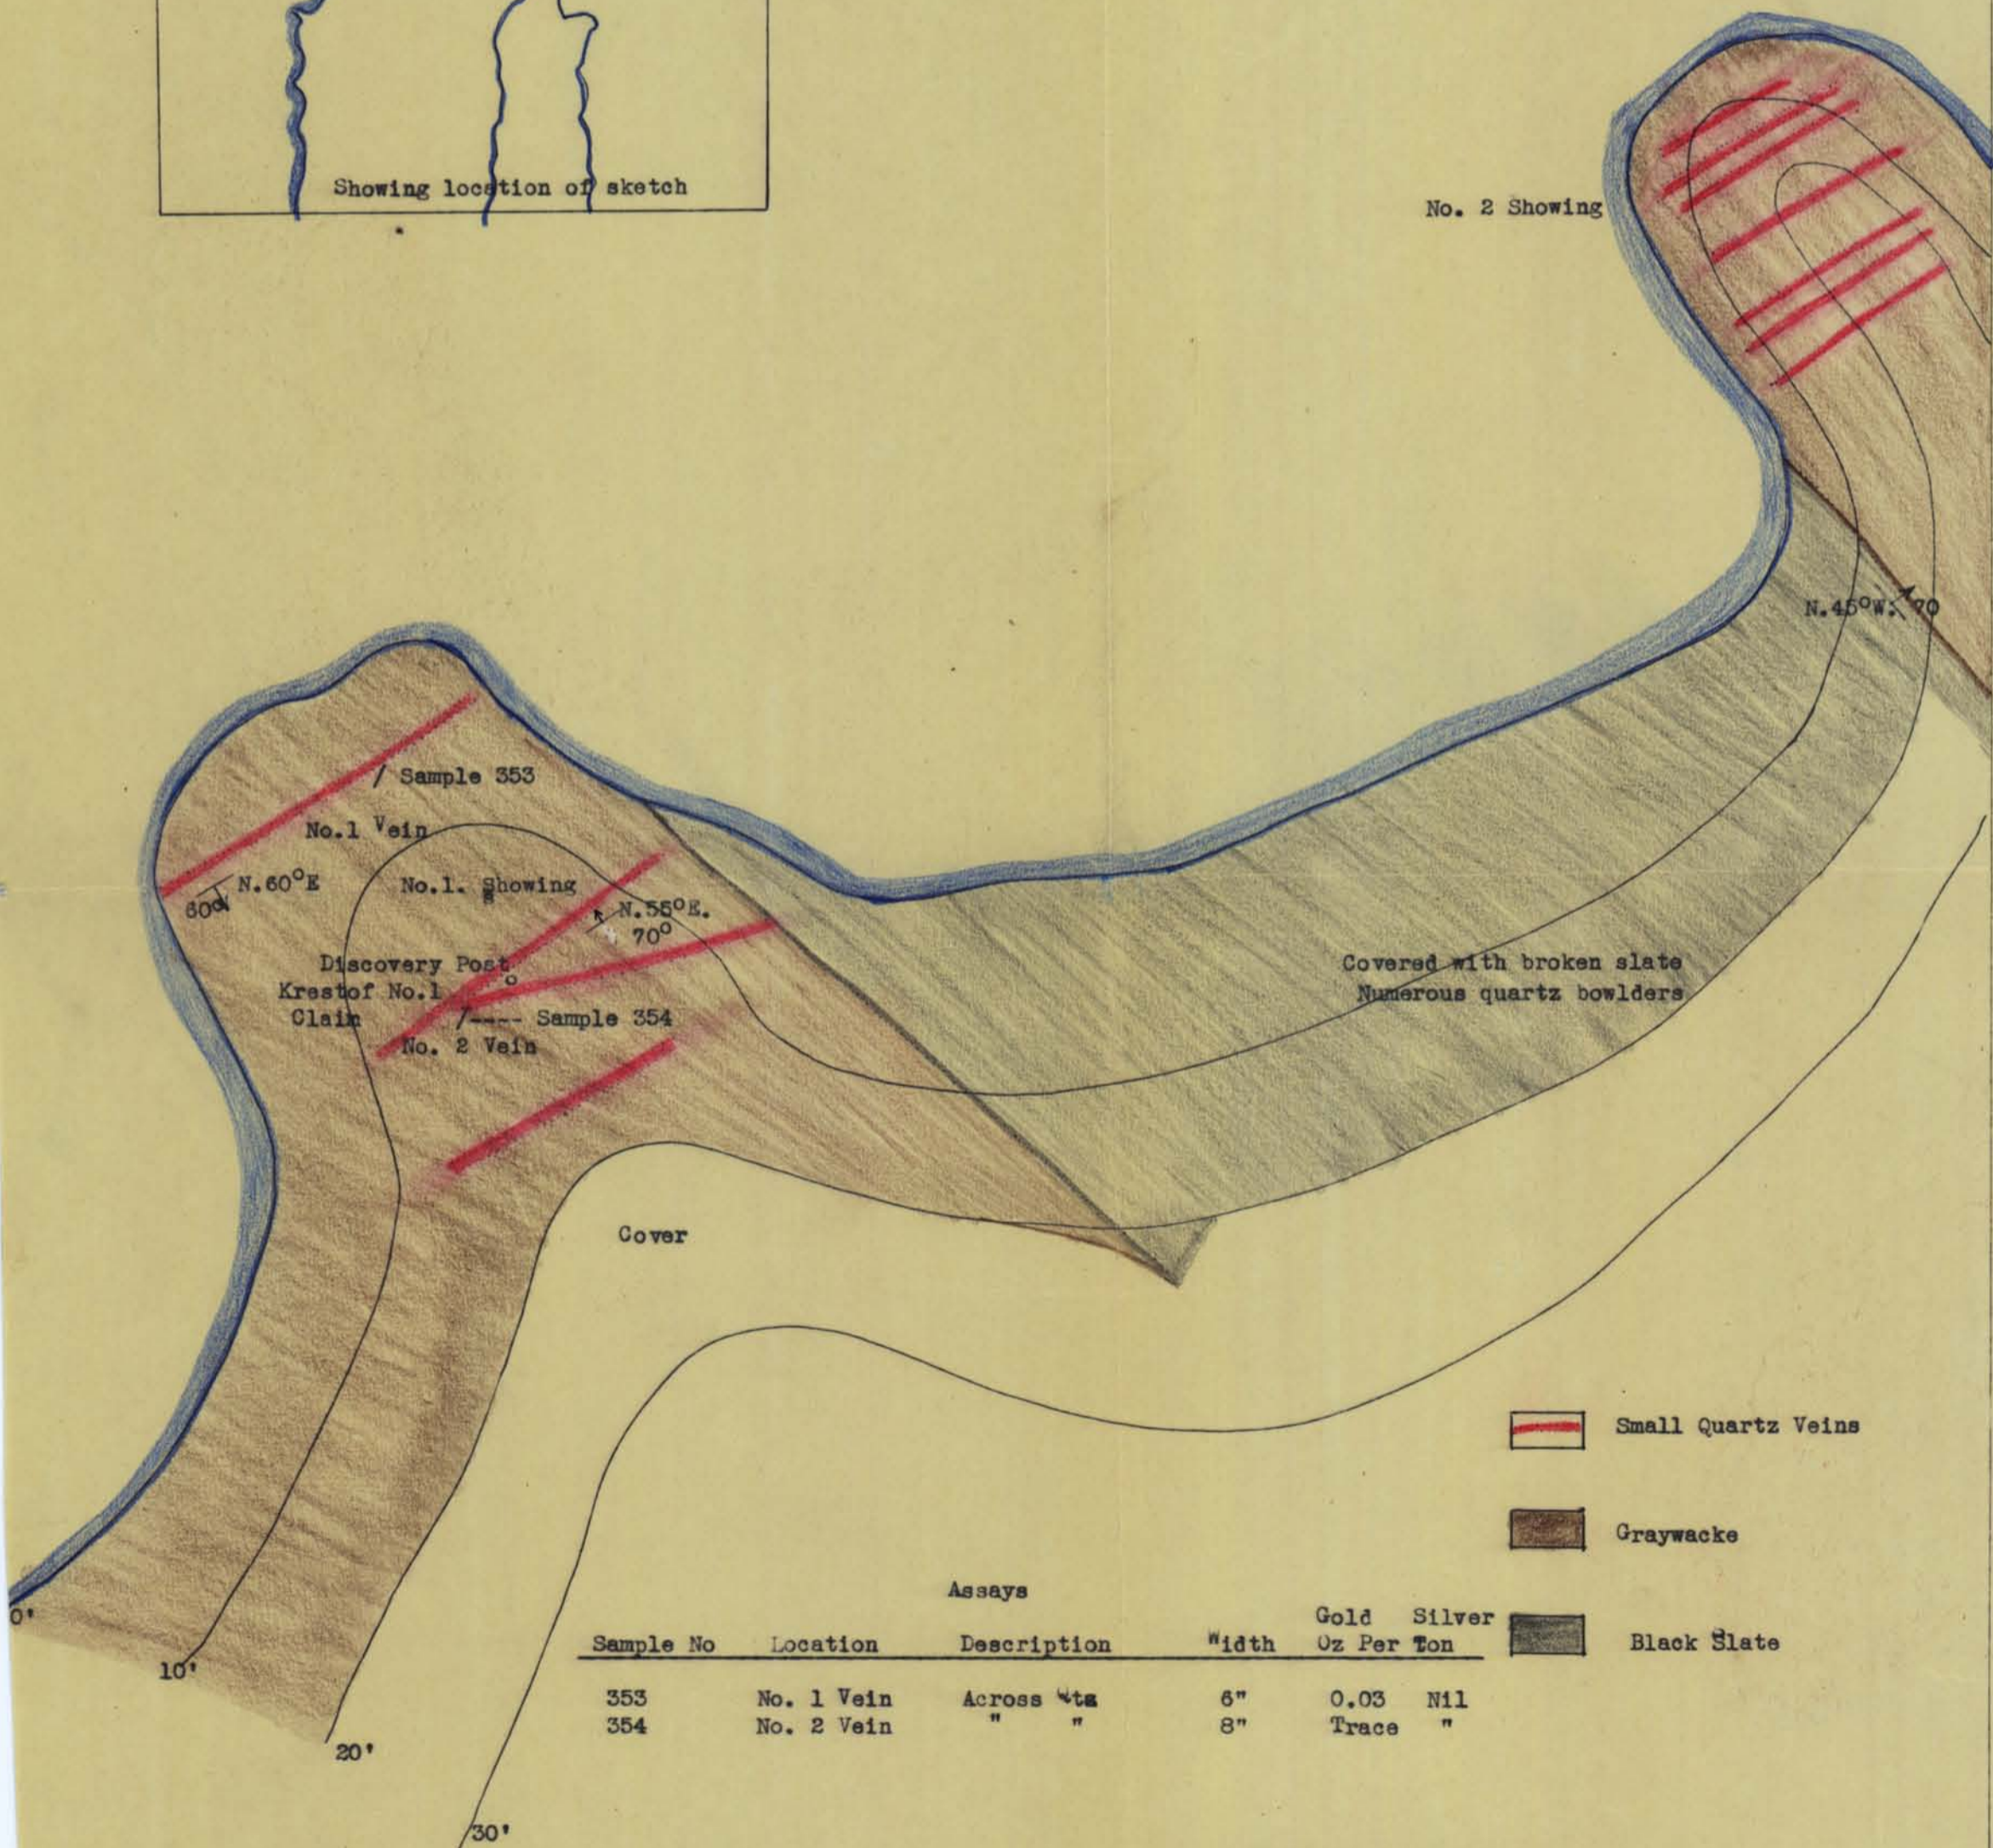

TERRITORIAL DEPARTMENT OF MINES
JUNEAU, ALASKA

April 26, 1938

Sketch of
Beach Showings
Krestof Group
Krestof Island
Sitka District
Alaska

Owners,
C. Davis
L. E. Young
J. Thonis

North

- Small Quartz Veins
- Graywacke
- Black Slate

Sample No	Location	Description	Width	Assays	
				Gold Oz Per Ton	Silver N11
353	No. 1 Vein	Across sta	6"	0.03	N11
354	No. 2 Vein	" "	8"	Trace	"

Scale 1 inch -- 40 feet.

By J. C. Roehm