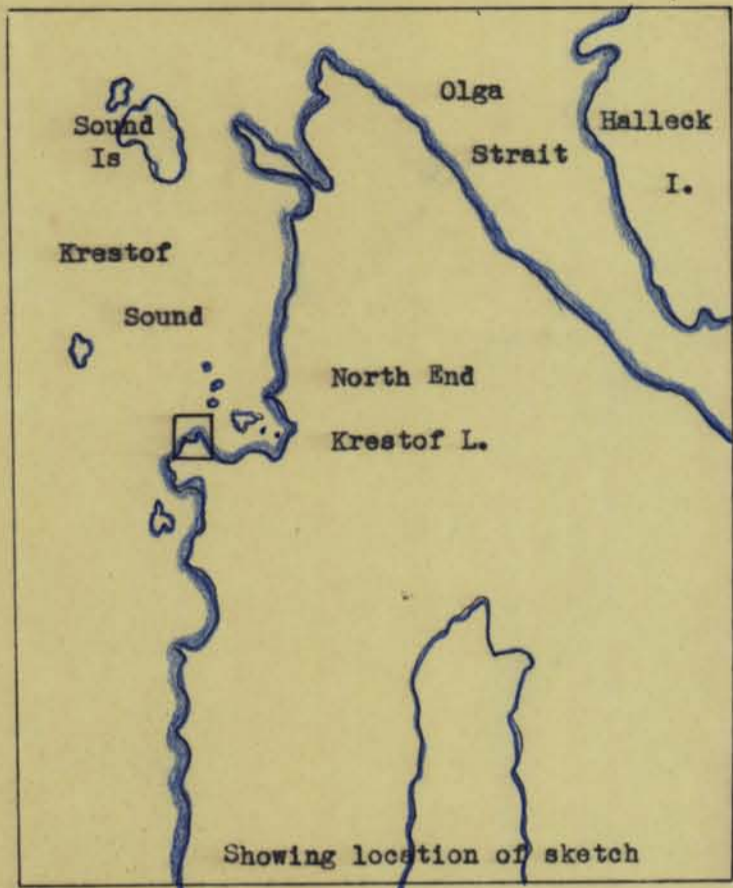

TERRITORIAL DEPARTMENT OF MINES
JUNEAU, ALASKA

April 26, 1938

Sketch of
Beach Showings
Krestof Group
Krestof Island
Sitka District
Alaska

Owners,
C. Davis
L. E. Young
J. Thonis

North

- Small Quartz Veins
- Graywacke
- Black Slate

Sample No	Location	Description	Width	Assays	
				Gold Oz Per Ton	Silver N11
353	No. 1 Vein	Across sta	6"	0.03	N11
354	No. 2 Vein	" "	8"	Trace	"

Scale 1 inch -- 40 feet.

By J. C. Roehm