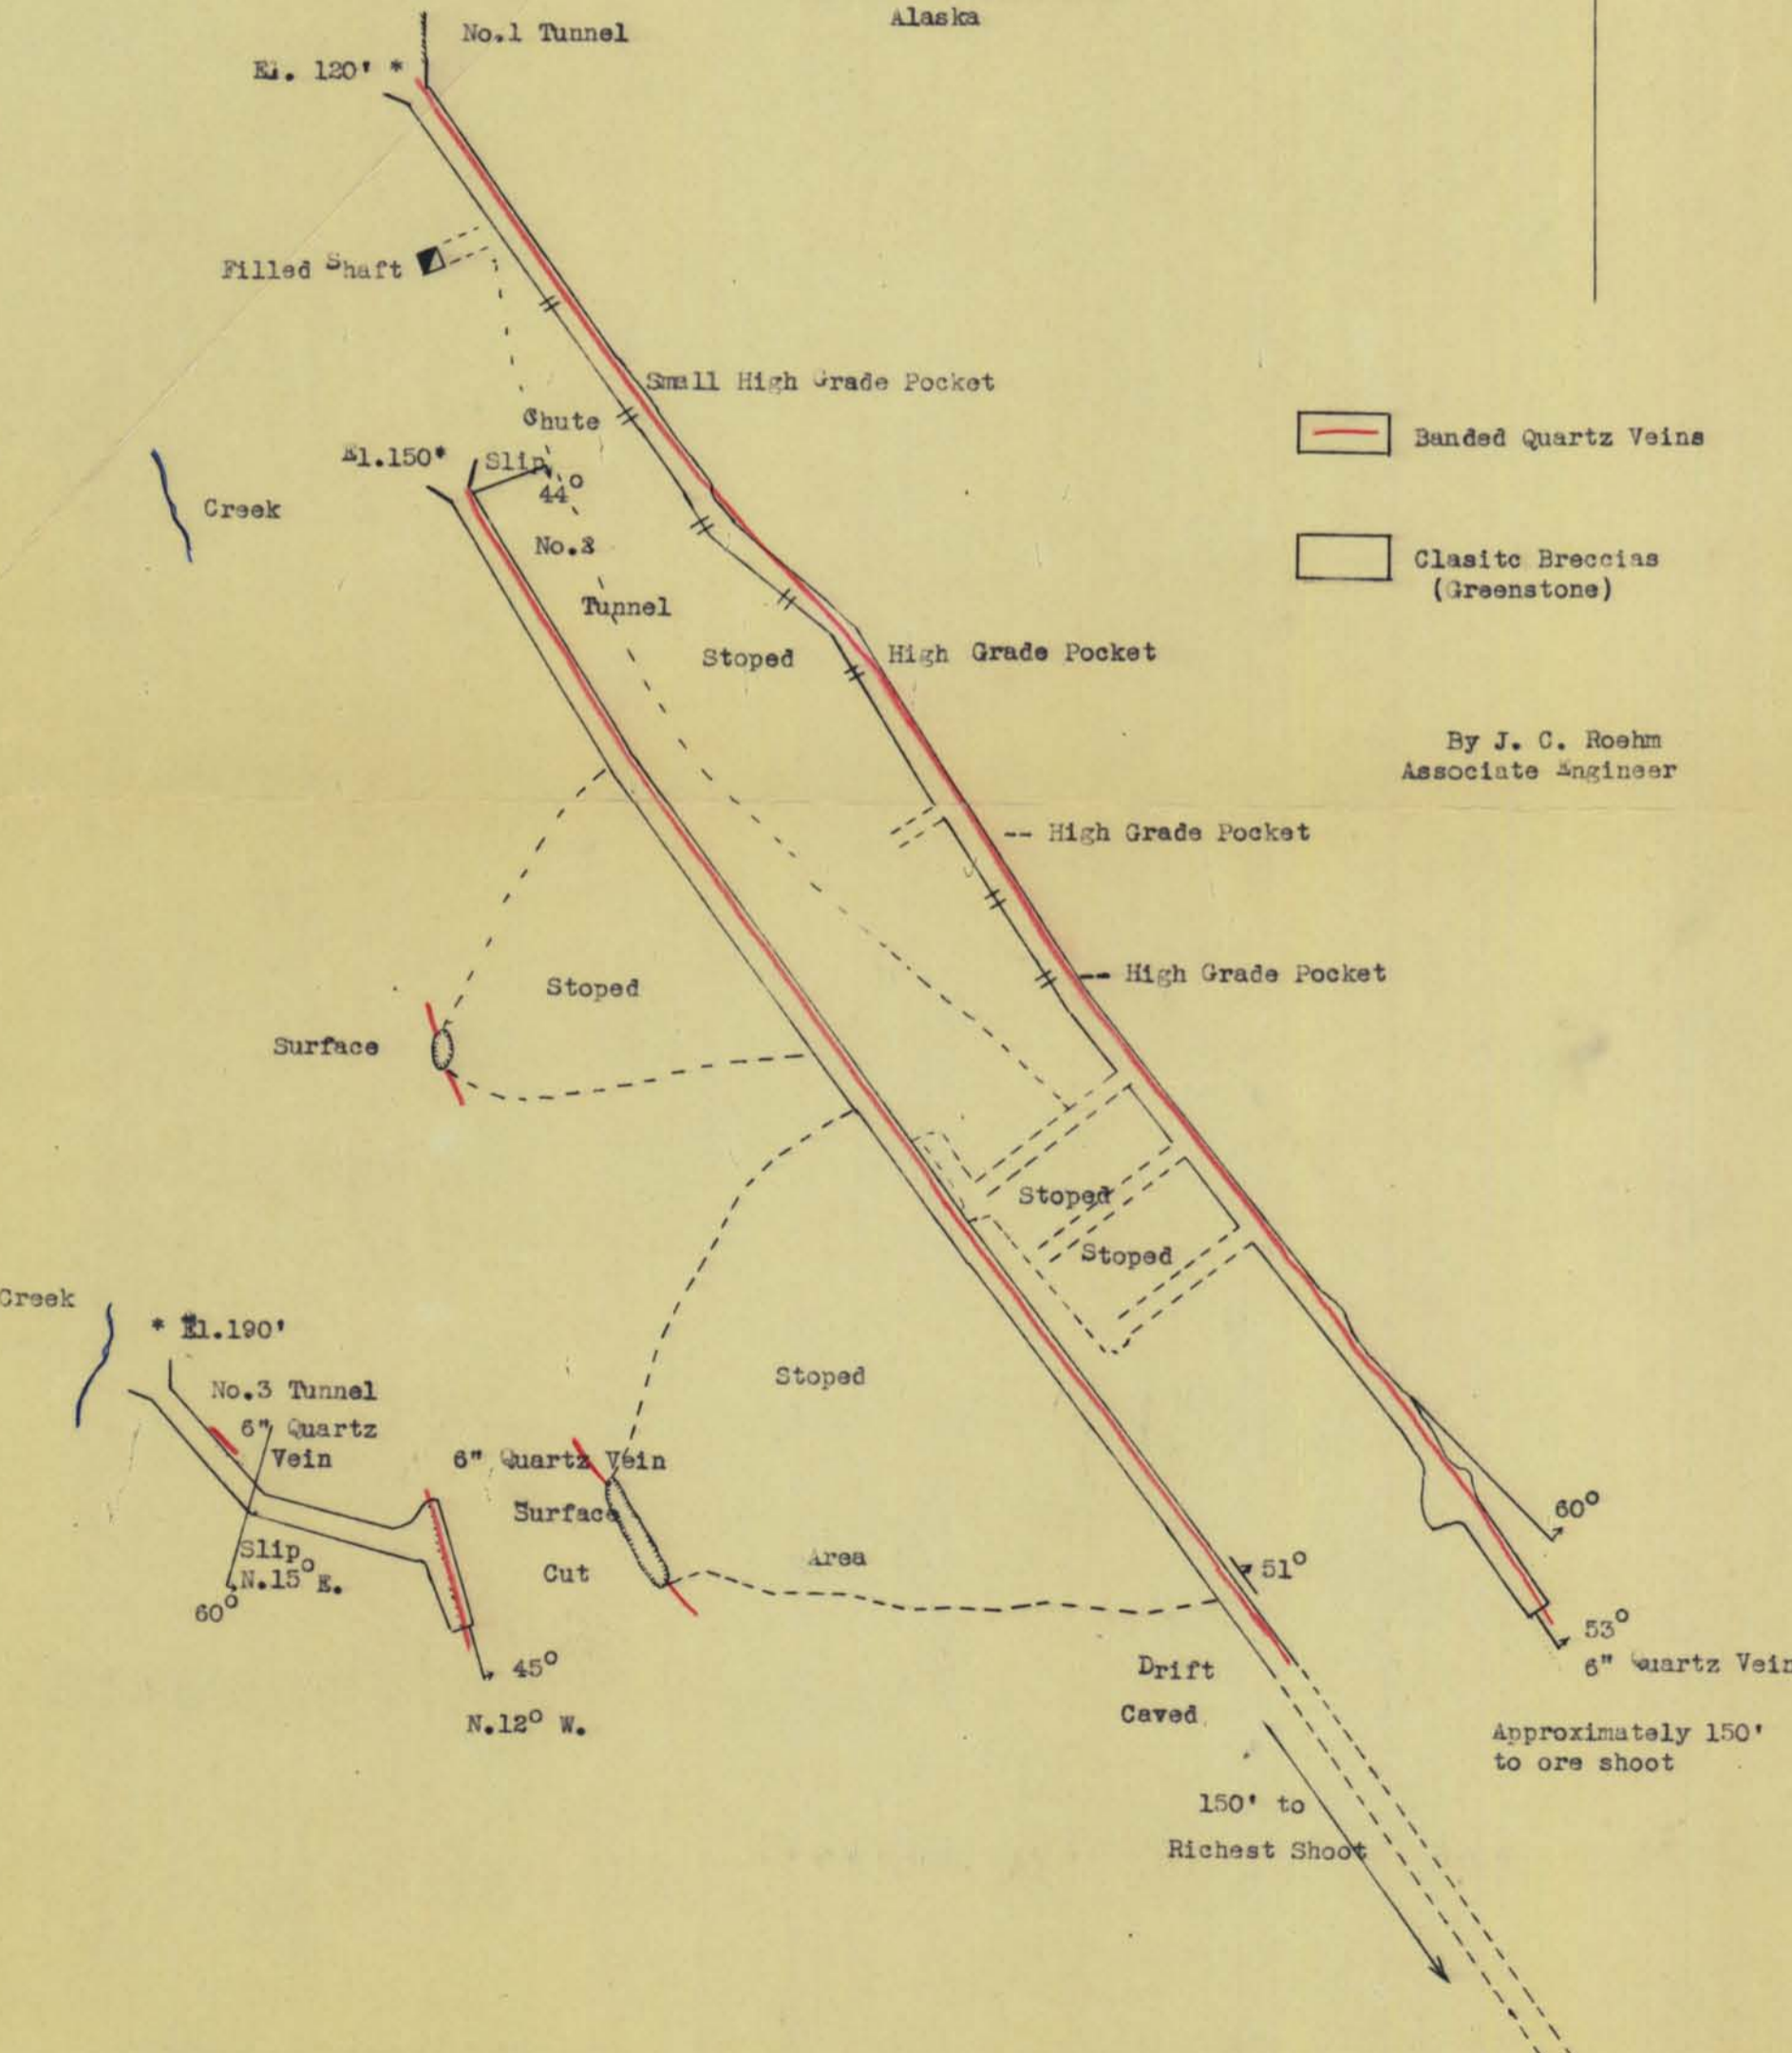

June 10, 1938

Plate No.2.

Geological Sketch
of
Lower Underground Workings
Hope- Pullallup Mine
LUCKY JACK GROUP
Twelve Mile Arm
Prince of Wales Island
Alaska

North

Banded Quartz Veins

Clastic Breccias (Greenstone)