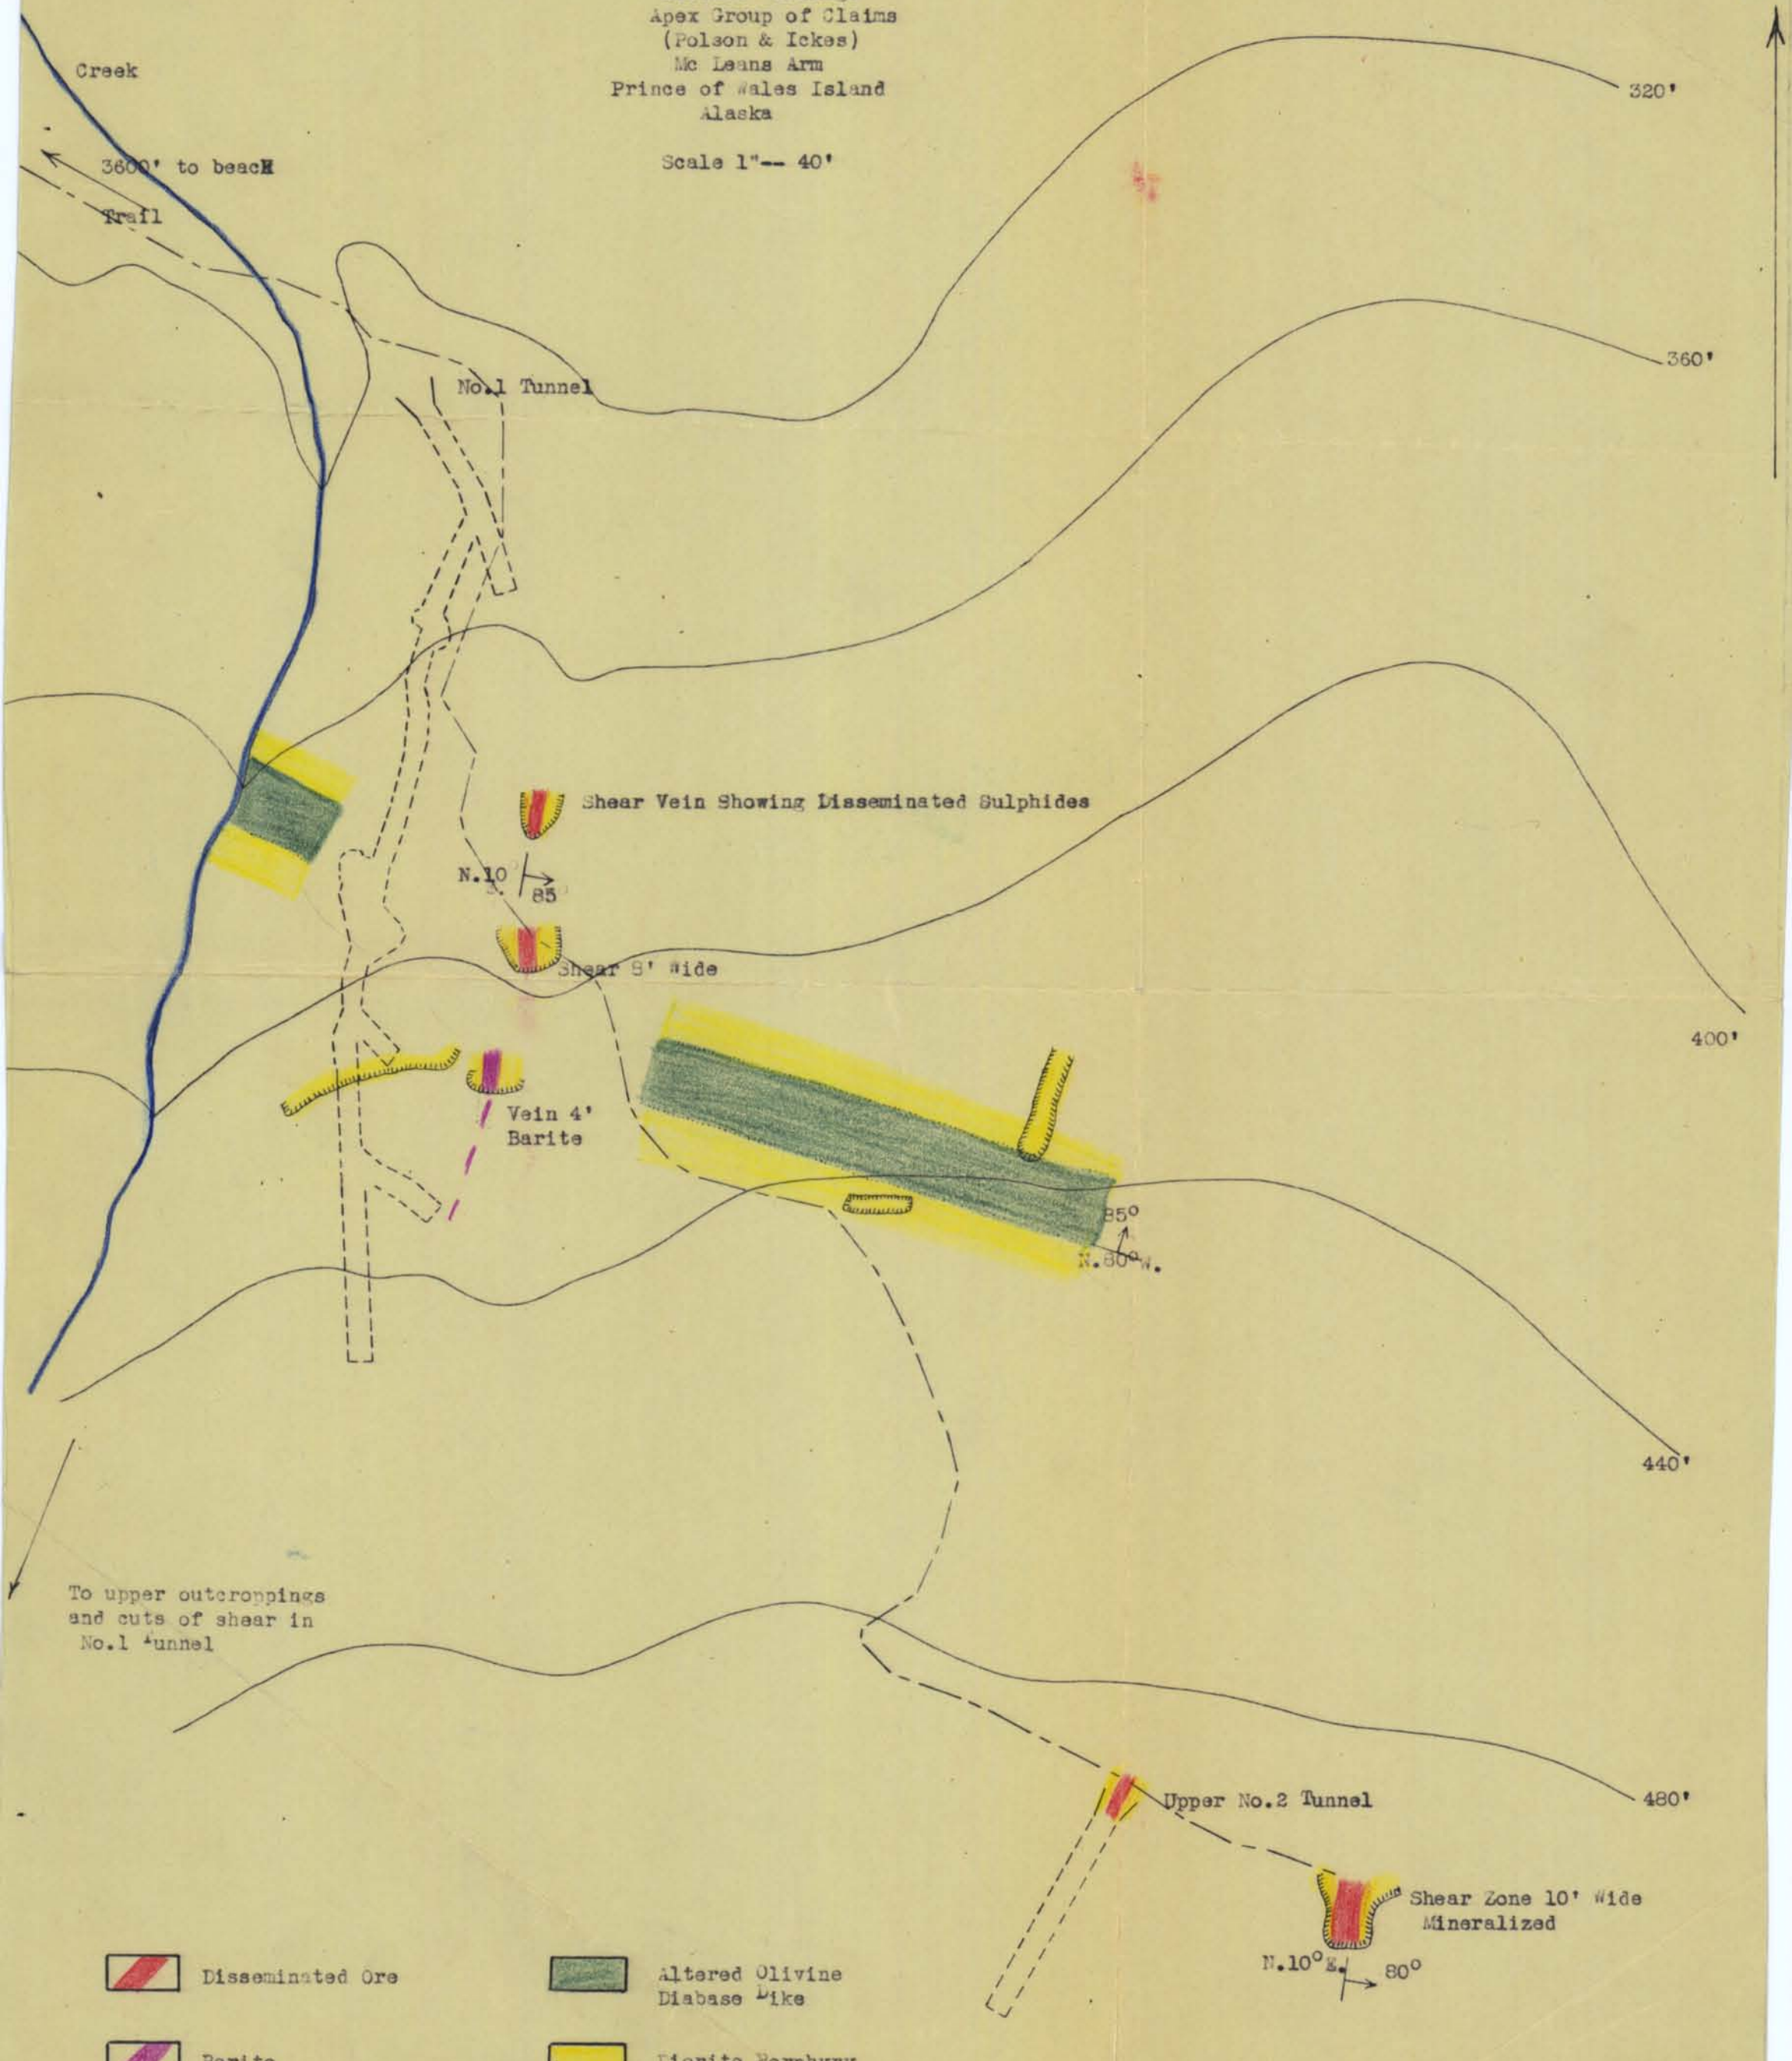

Plate No.1
Geological Sketch
of
Surface Workings
Apex Group of Claims
(Polson & Ickes)
Mc Leans Arm
Prince of Wales Island
Alaska

Scale 1" = 40'

North

-  Disseminated Ore
-  Barite
-  Altered Olivine Diabase like
-  Fluorite Porphyry