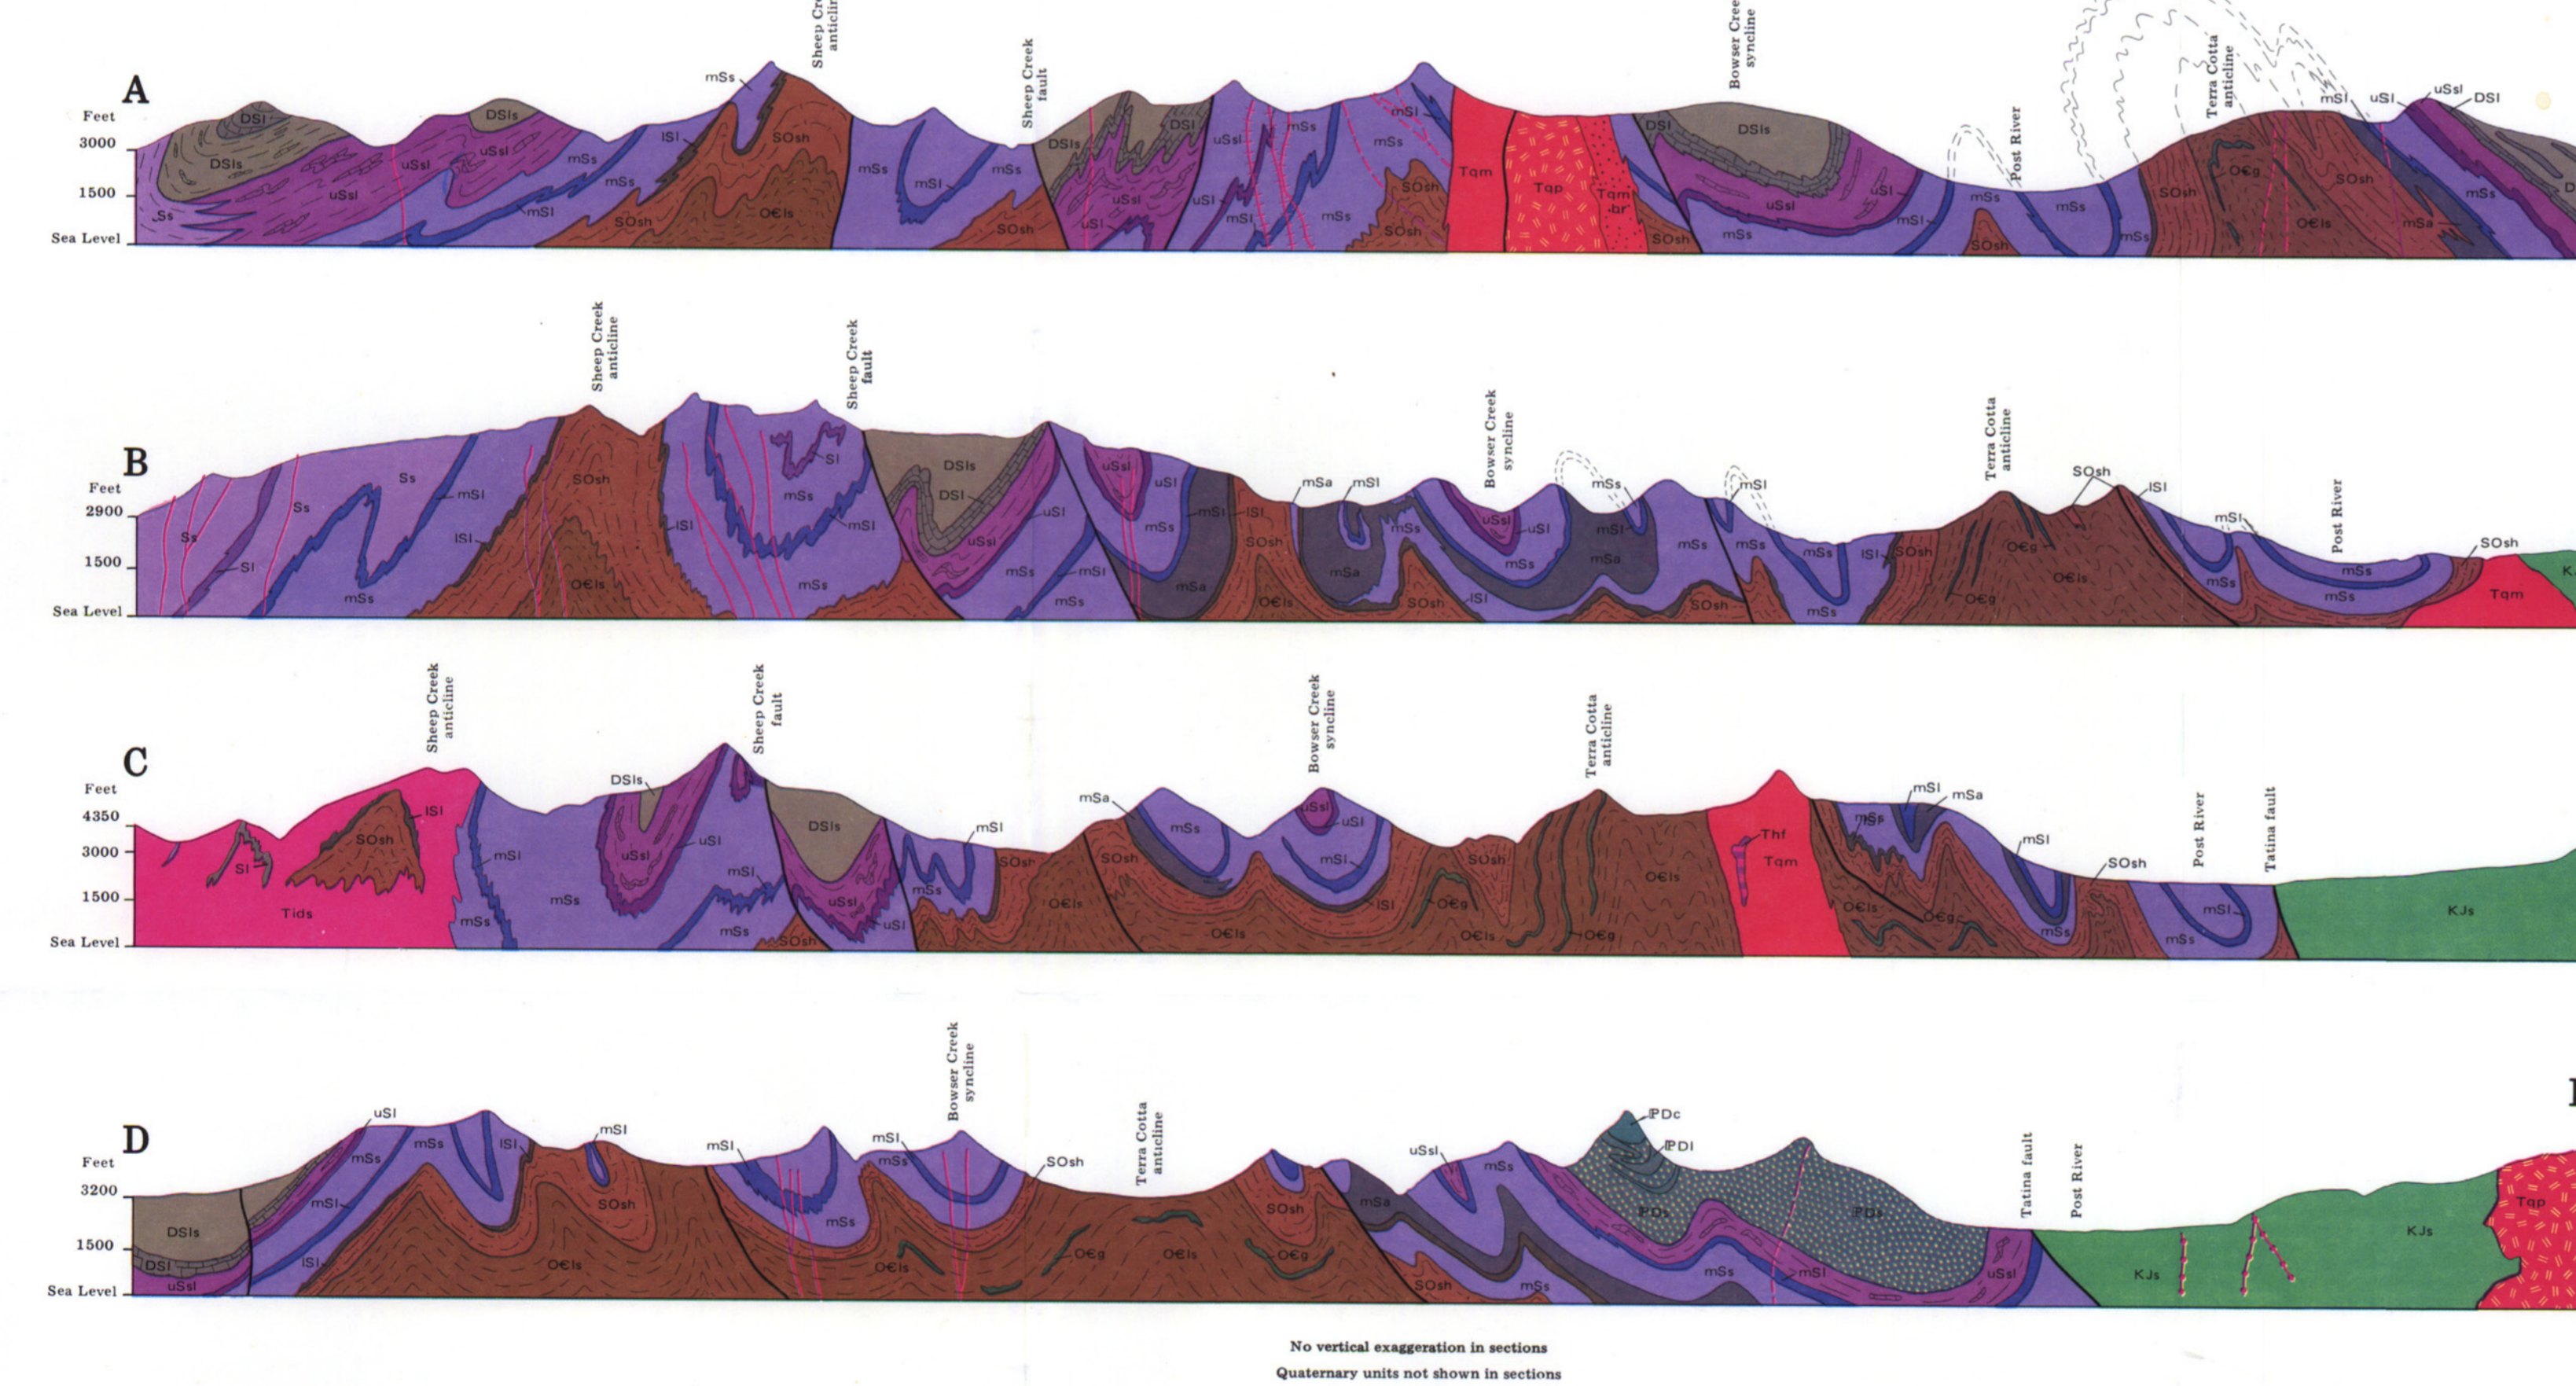

Base from U.S. Geological Survey McGrath A-2 (1984) Quadrangle, Alaska. Universal Transverse Mercator projection.