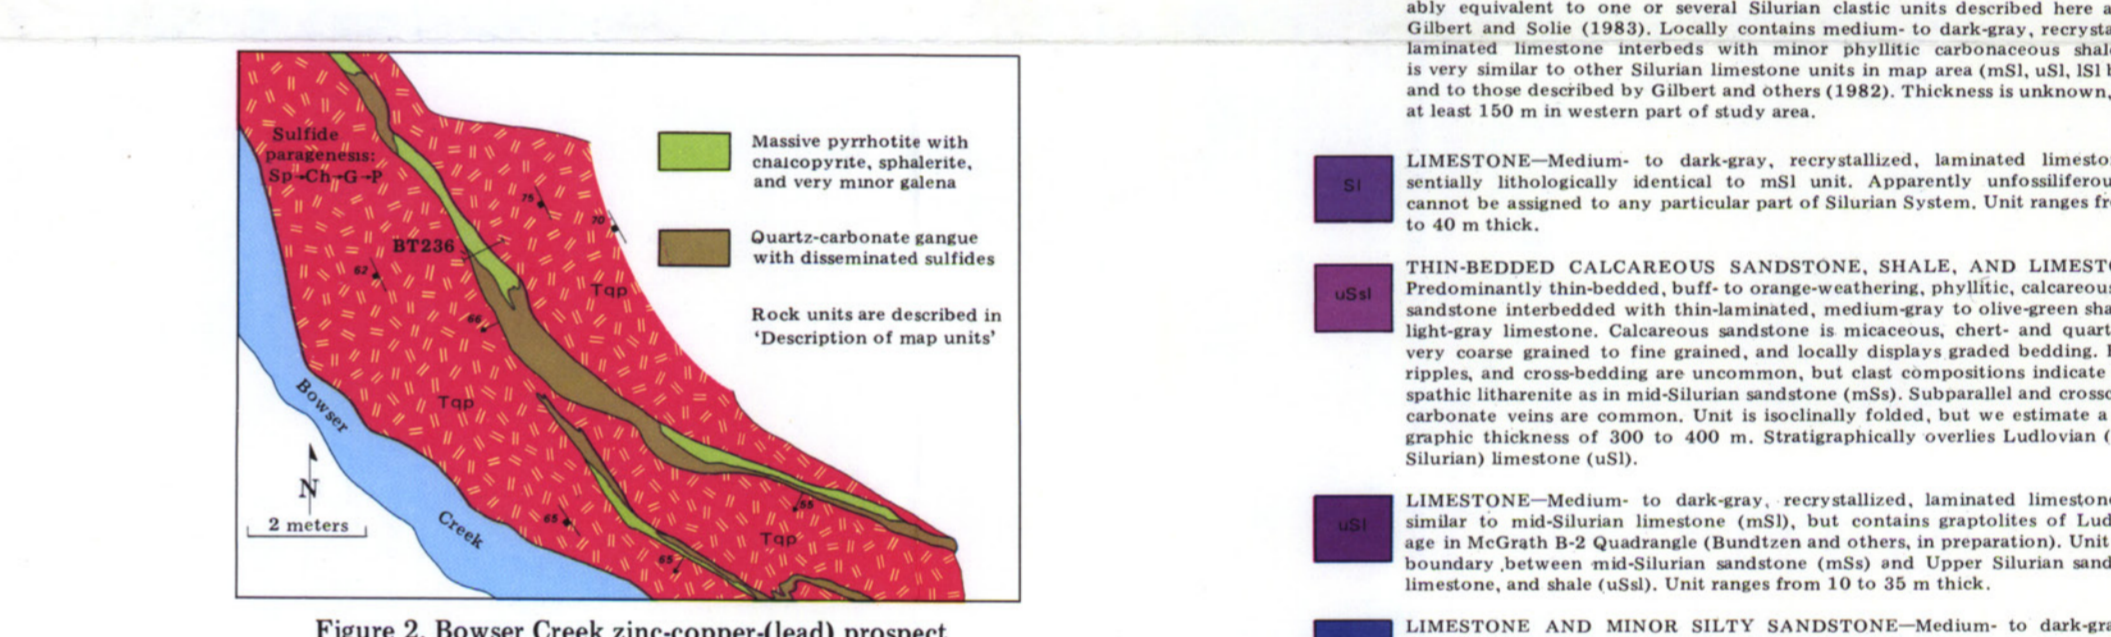

Base from U.S. Geological Survey McGrath A-2 (1984) Quadrangle, Alaska. Universal Transverse Mercator projection.