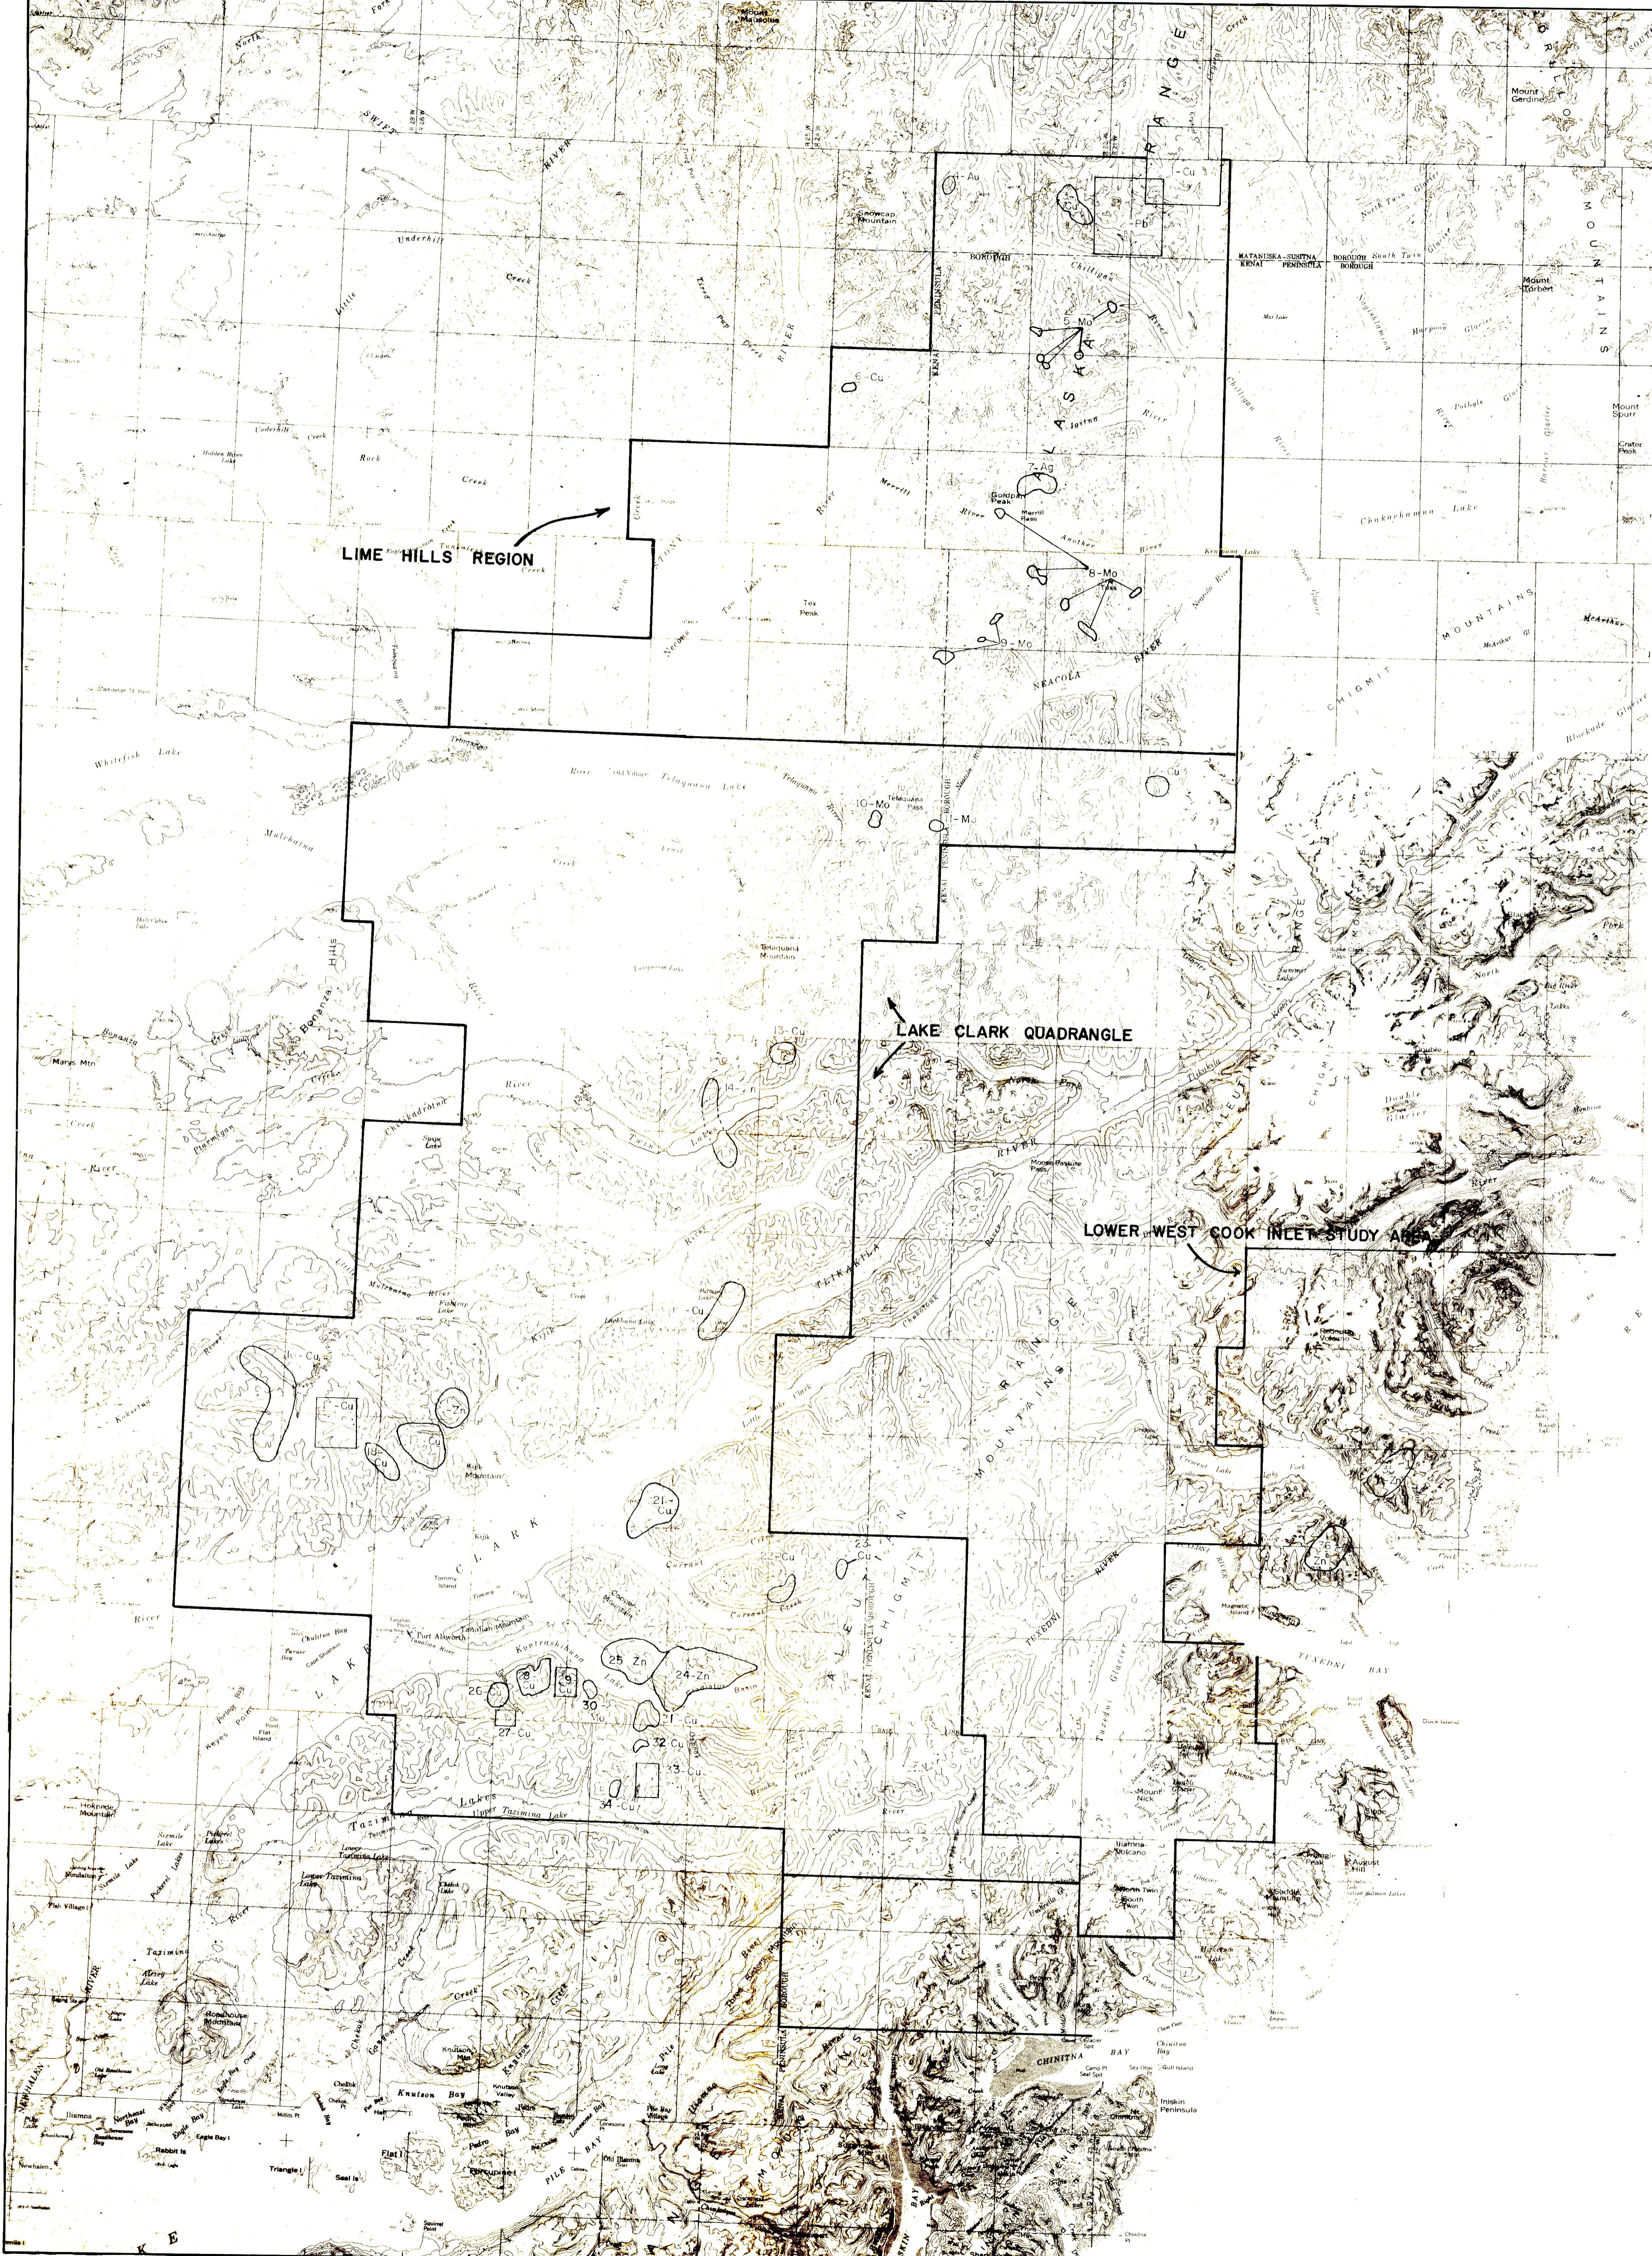

PROSPECTS and ANOMALIES in the LIME HILLS REGION

- 1 Crystal Creek Copper Prospect
- 2 Chilkana Lead Zinc Prospect
- 3 West Chilkana Copper Silver Lead Anomaly
- 4 Snowcap Mountain East Gold Copper Anomaly
- 5 Pass Lake Molybdenum Anomalies
- 6 Necons and Stony Rivers Copper Anomaly
- 7 Merrill Pass Silver Anomaly
- 8 Another River Molybdenum Anomalies
- 9 East of Two Lakes Molybdenum Copper Anomalies

PROSPECTS and ANOMALIES in the LAKE CLARK QUADRANGLE

- 17 Pass Copper Silver Prospect
- 27 Tak II Copper Prospect
- (Falconbridge Mining Co. property, not discussed)
- 29 Kasno Creek Copper Iron Prospect
- (Falconbridge Mining Co. property, not discussed)
- 33 Tazmina Copper Prospect
- 10 Telaquna River Molybdenum Anomaly
- 11 Telaquna Pass Molybdenum Anomaly
- 12 Neacola River South Copper Molybdenum Anomaly
- 13 Twin Lakes East Copper Anomaly
- 14 Twin Lakes West Lead Zinc Anomaly
- 15 Otter Lake Copper Anomaly
- 16 Pass Lake West Copper Silver Anomaly
- 18 Kijk Lake Copper Silver Anomaly
- 19 Kijk River West Copper Silver Anomaly
- 20 Kijk Mountain North Zinc Anomaly
- 21 North Current Creek Copper Anomaly
- 22 South Current Creek Copper Anomaly
- 23 Upper South Current Creek Copper Molybdenum Anomaly
- 24 East Gladiator Zinc Copper Lead Anomaly
- 25 West Gladiator Zinc Copper Silver Anomaly
- 26 West Takoka Creek Copper Anomaly
- 28 East Takoka Creek Copper Anomaly
- 30 Kintoshbuna Molybdenum Anomaly
- 31 West Gaspok Copper Lead Molybdenum Anomaly
- 32 Upper Tazmina Copper Iron Anomaly
- 34 Little Tazmina Copper Lead Anomaly

ANOMALIES in the LOWER WEST COOK INLET STUDY AREA

- 35 Little Polly Creek Zinc Lead Anomaly
- 36 Crescent River Zinc Lead Silver Anomaly

3 3755 M Property

ARLIS
Alaska Resources Library & Information Services
Library Building, Suite 111
3171 Franklin Drive
Anchorage, AK 99508-6614

PROSPECTS & ANOMALIES
ON CERTAIN LANDS
WITHIN THE PROPOSED
LAKE CLARK
NATIONAL PARK