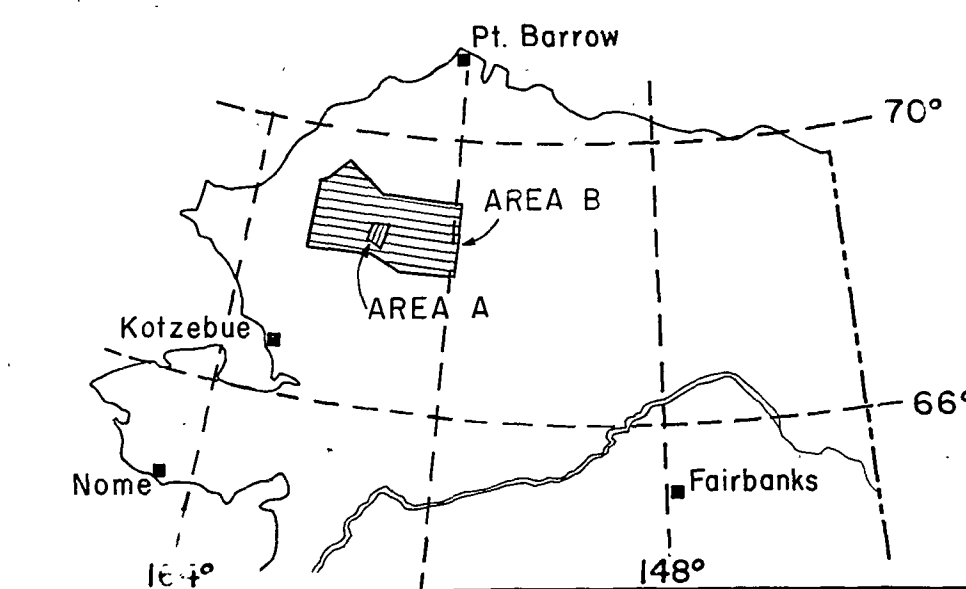

PREPARED BY SCINTREX AIRBORNE GEOPHYSICS, INC.
FOR U.S. GEOLOGICAL SURVEY
AND U.S. NAVY ONPR
FLOWN 8-9-70
OPEN FILED 1-72