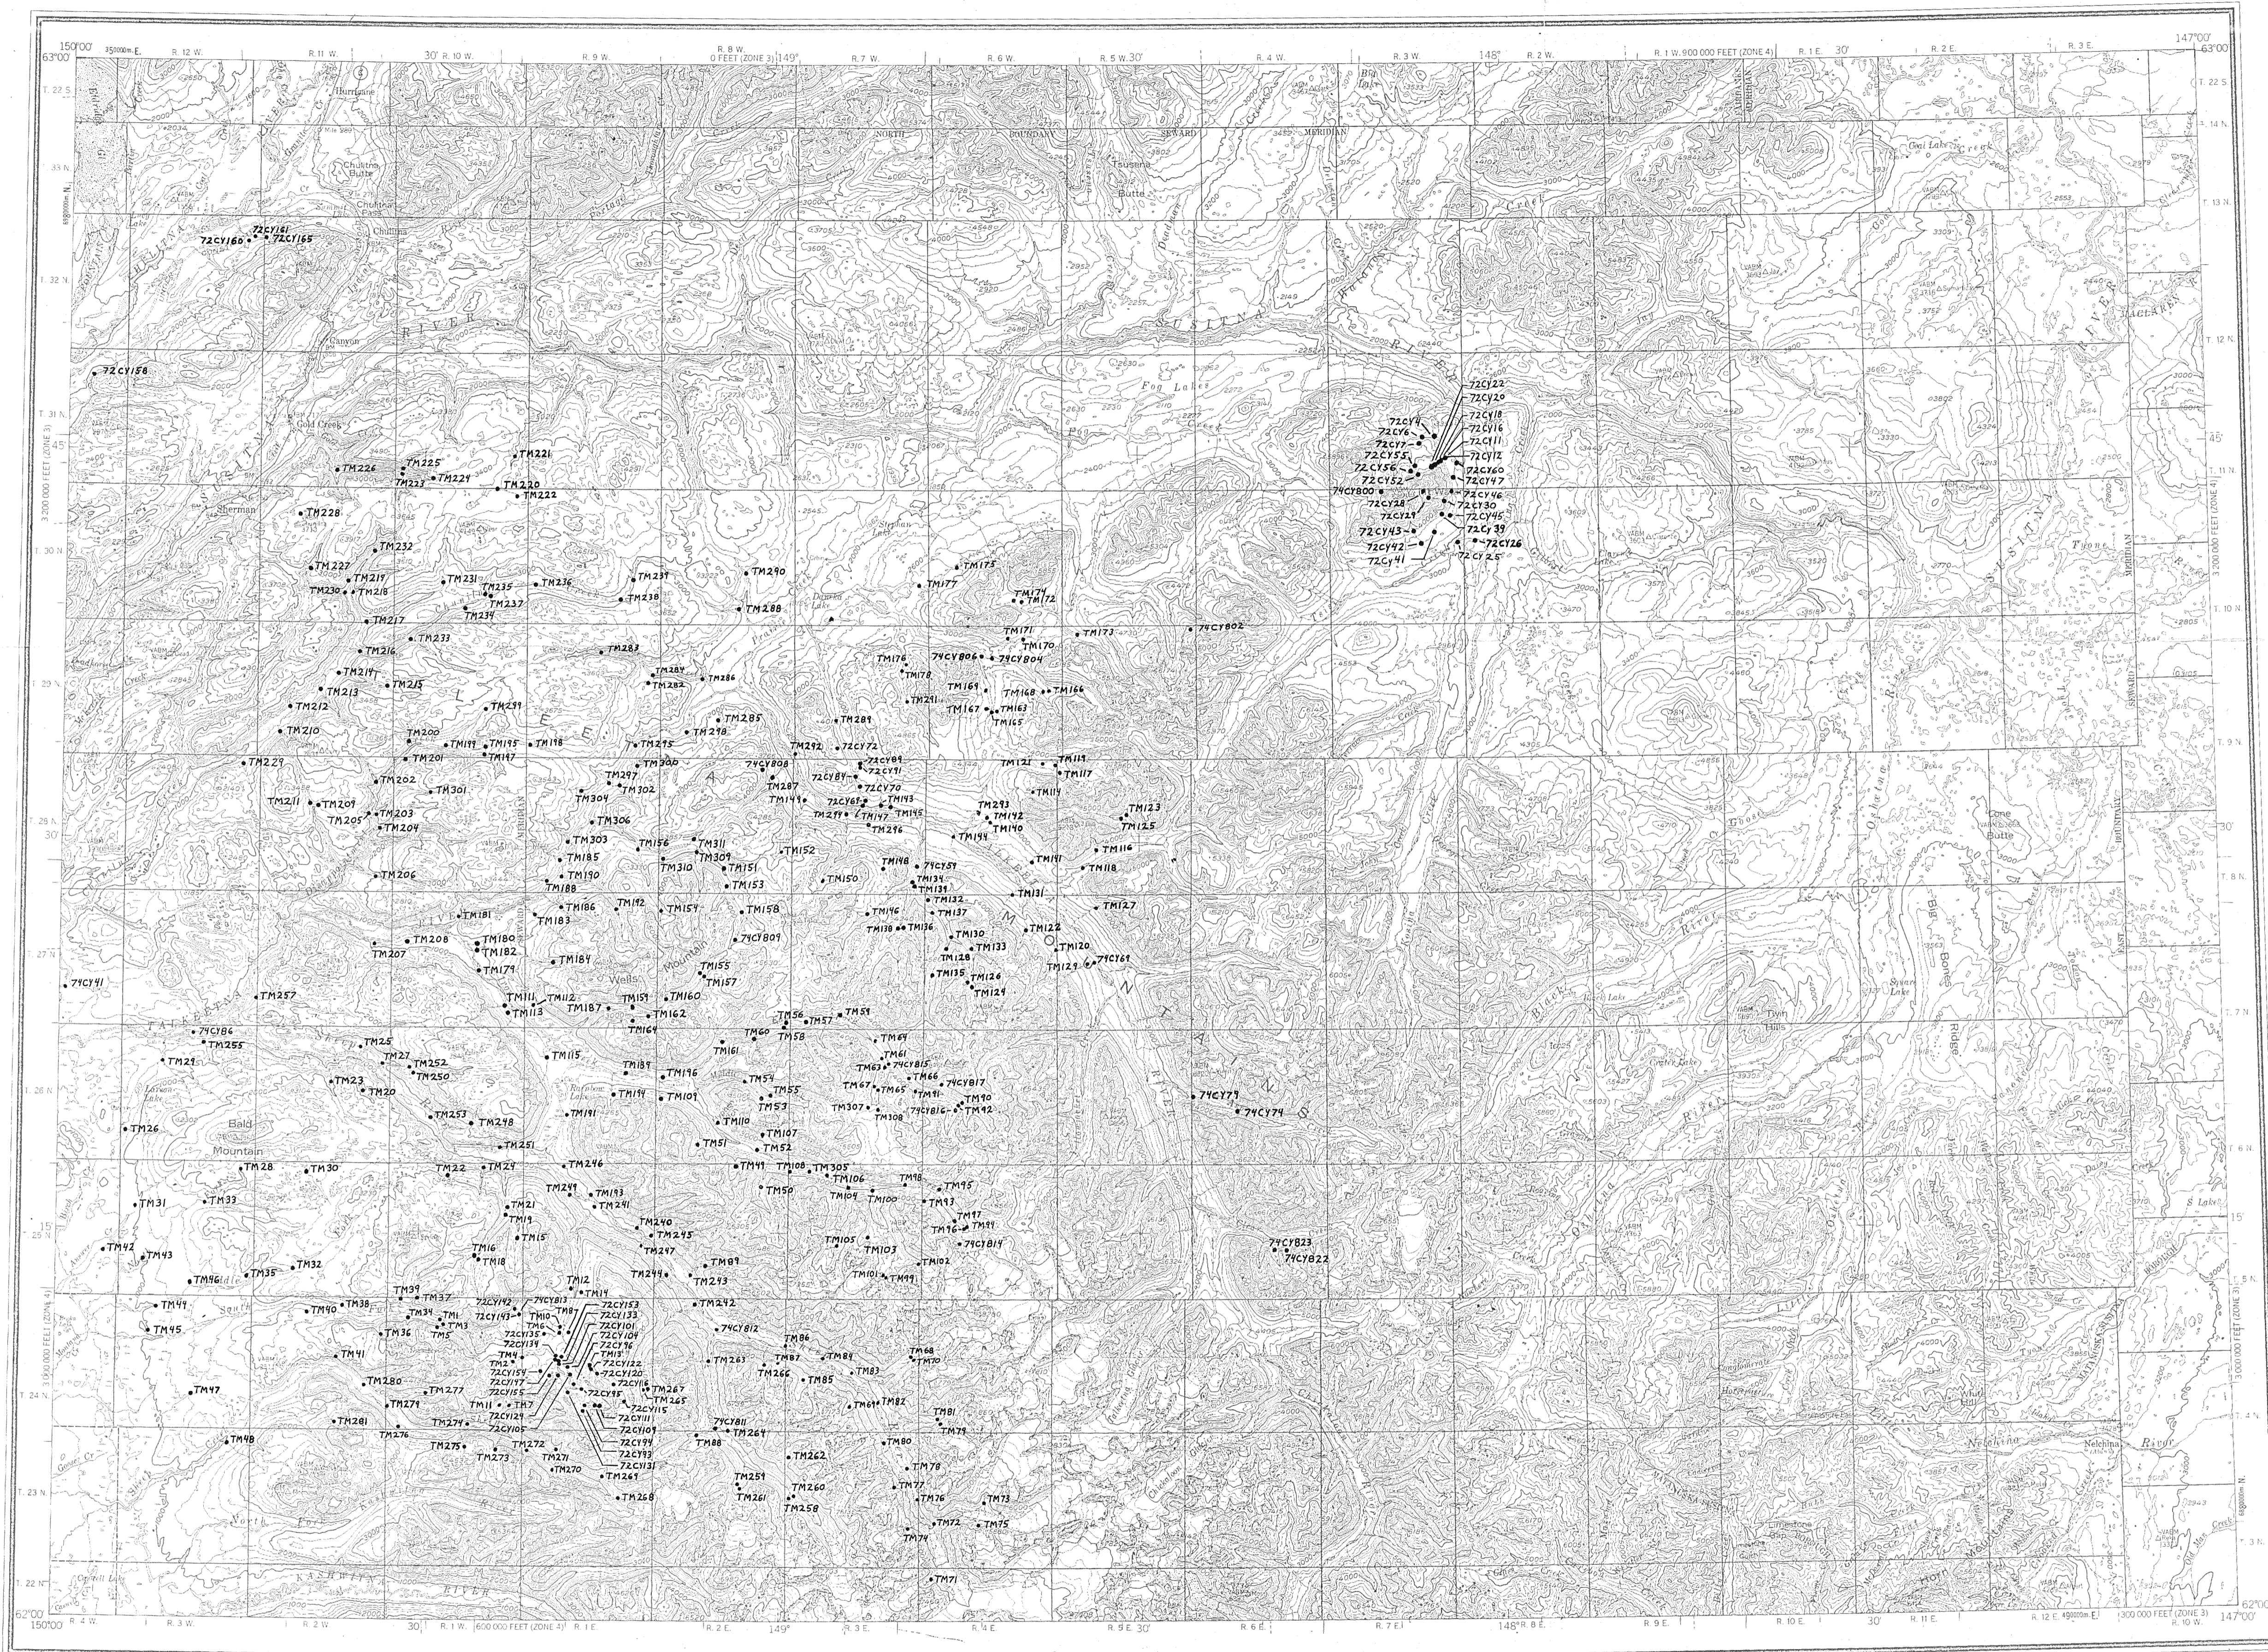

TALKEETNA MOUNTAINS

Base from U.S. Geological Survey, 1:250,000
Talkeetna Mountains Quadrangle, Alaska, 1955.

QUADRANGLE LOCATION

LOCATION INDEX

| | | |
|------------|---------------------|----------|
| MT MCKALEY | HEALY | MT HAYES |
| TALKEETNA | TALKEETNA MOUNTAINS | GULIANA |
| TRINIDAD | ANCHORAGE | VALDEZ |

PLATE I
STREAM SEDIMENT SAMPLE LOCALITIES

This map is preliminary and has not been reviewed for conformity with U.S. Geological Survey standards and nomenclature.