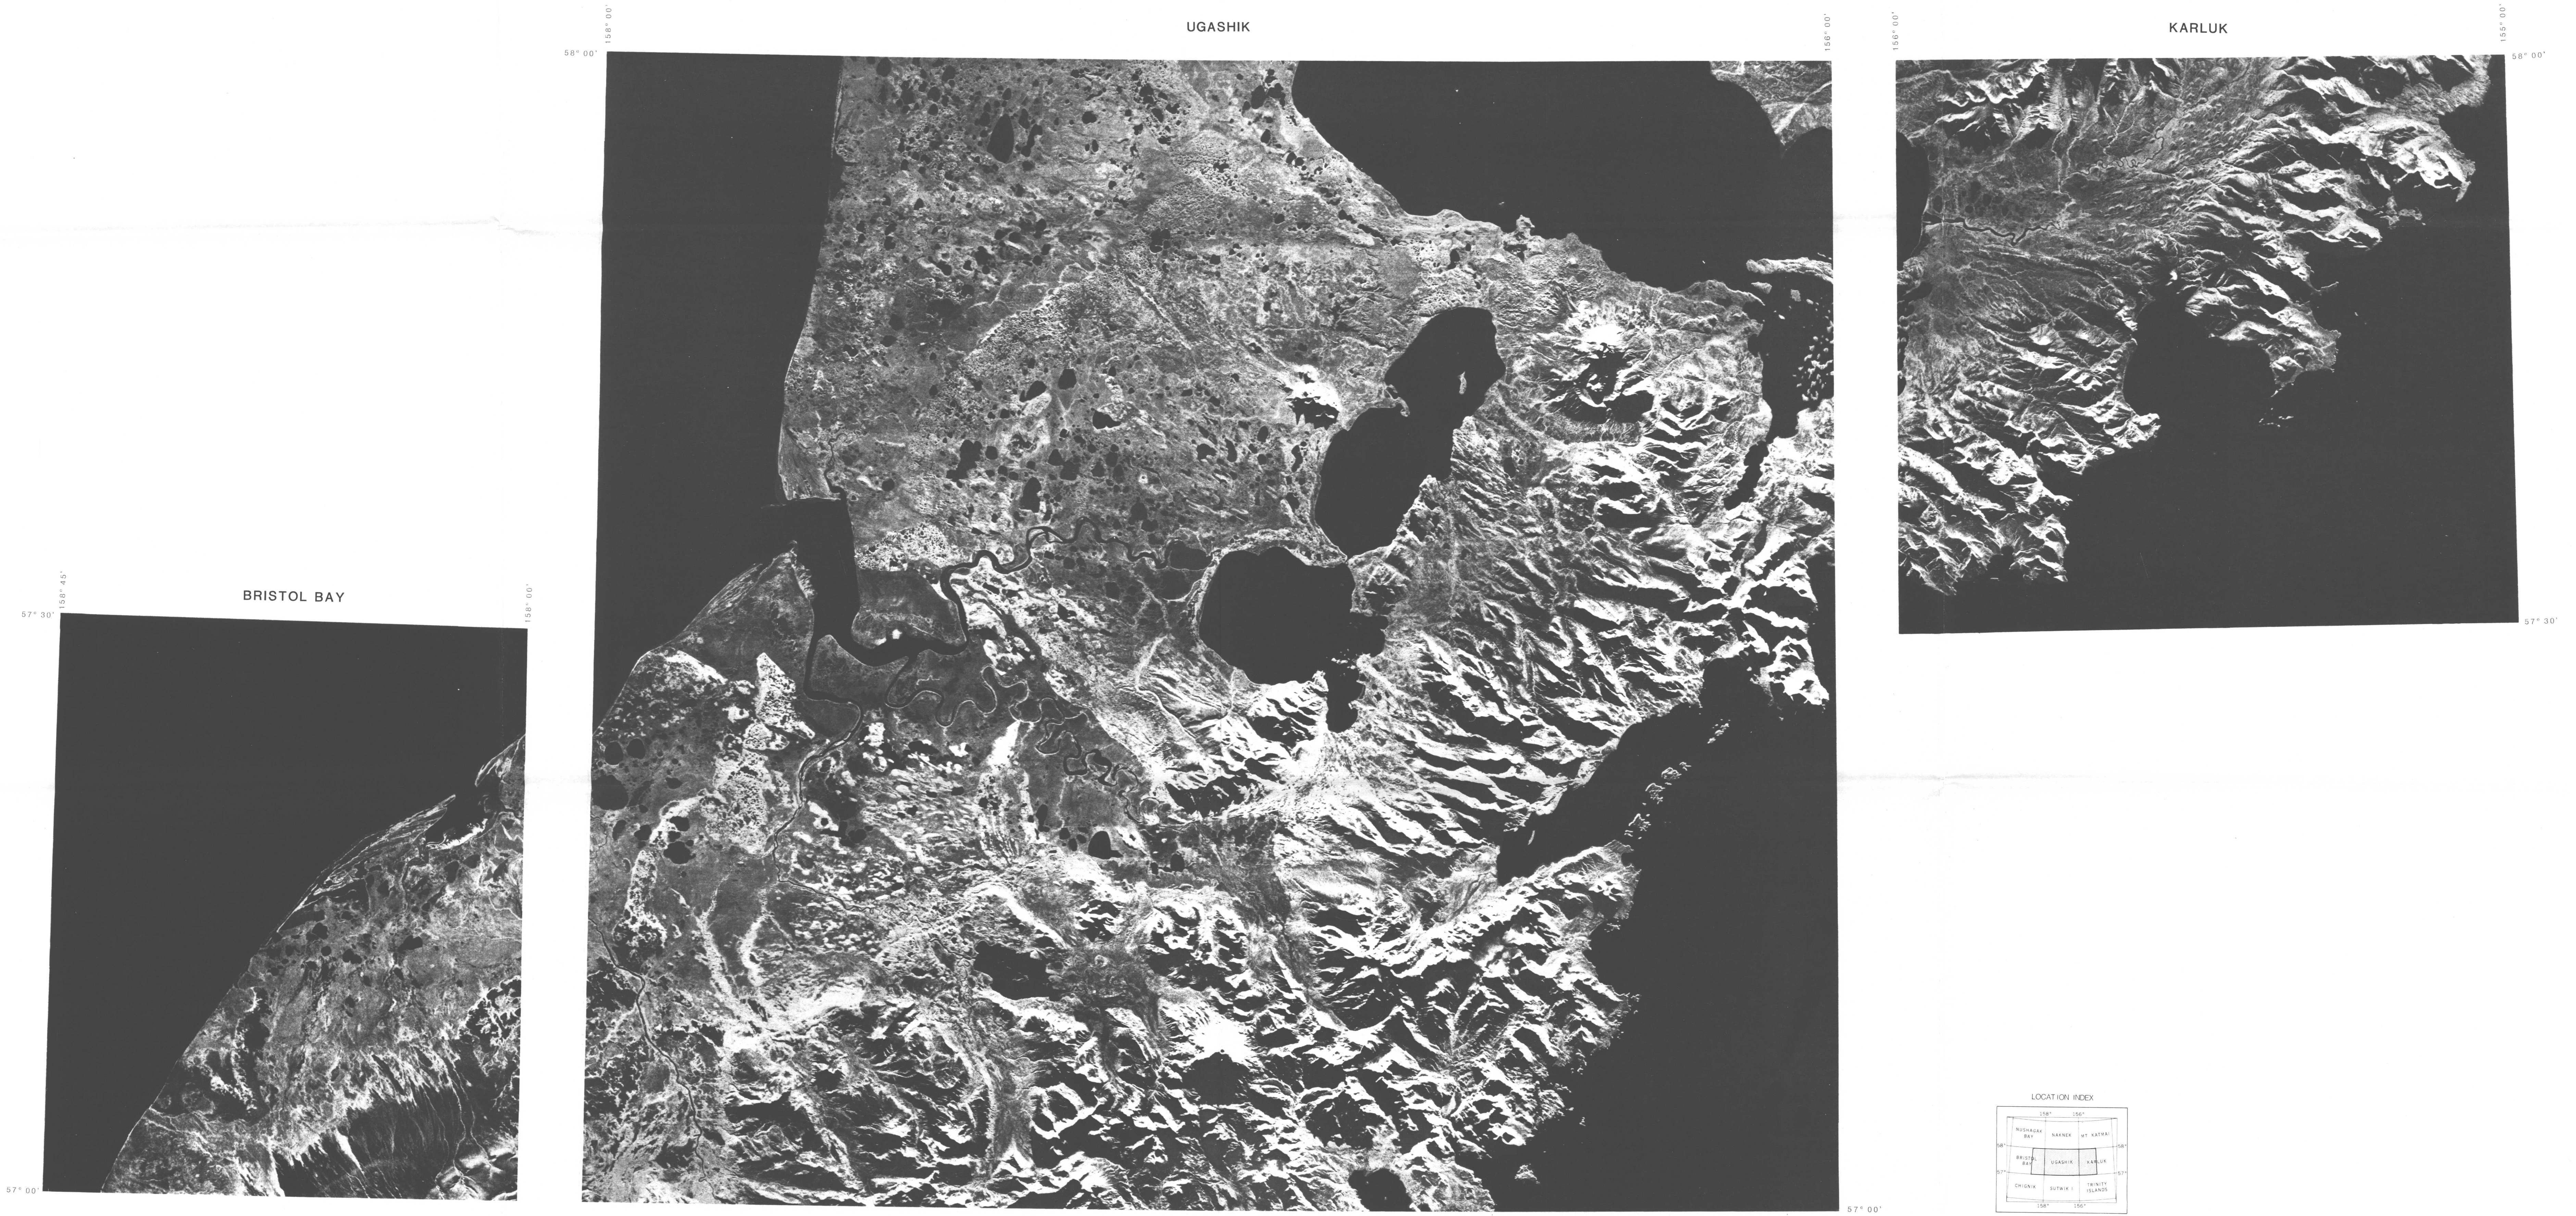

REAL APERTURE SLAR IMAGERY MOSAICS (SOUTH LOOK)

PRELIMINARY MAP SHOWING RECONNAISSANCE PHOTOGEOLOGIC INTERPRETATION OF
SLAR IMAGERY OF THE BRISTOL BAY, UGASHIK, AND KARLUK QUADRANGLES, ALASKA

BY
NAIRN R. D. ALBERT