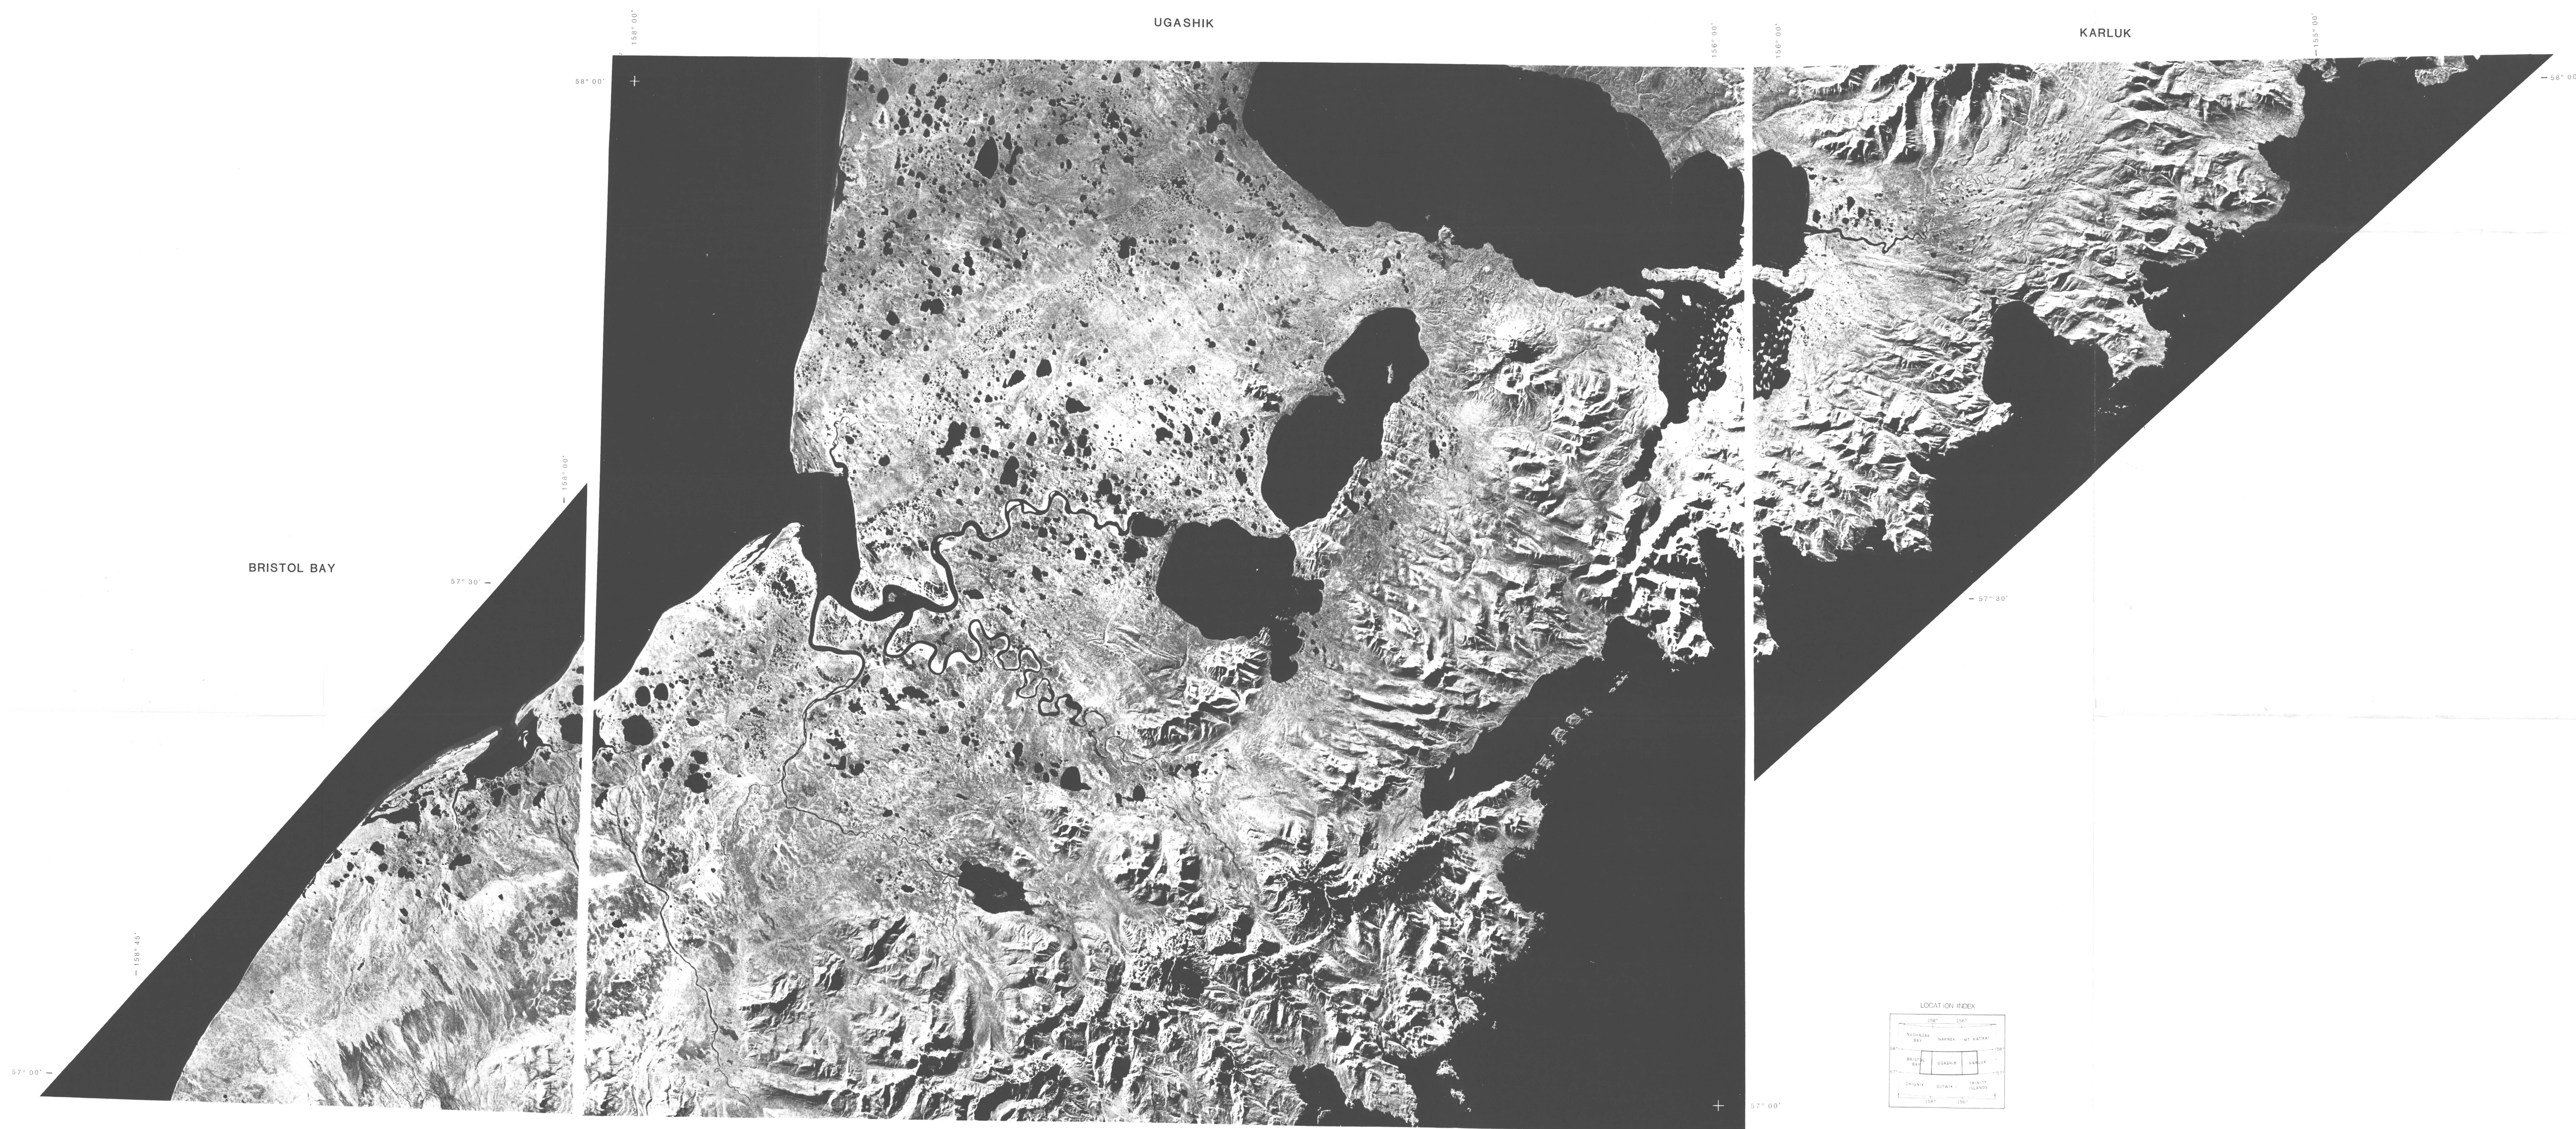

SYNTHETIC APERTURE SLAR IMAGERY MOSAICS (SOUTHEAST LOOK)

PRELIMINARY MAP SHOWING RECONNAISSANCE PHOTOGEOLOGIC INTERPRETATION OF
SLAR IMAGERY OF THE BRISTOL BAY, UGASHIK, AND KARLUK QUADRANGLES, ALASKA

BY
NAIRN R. D. ALBERT

1982