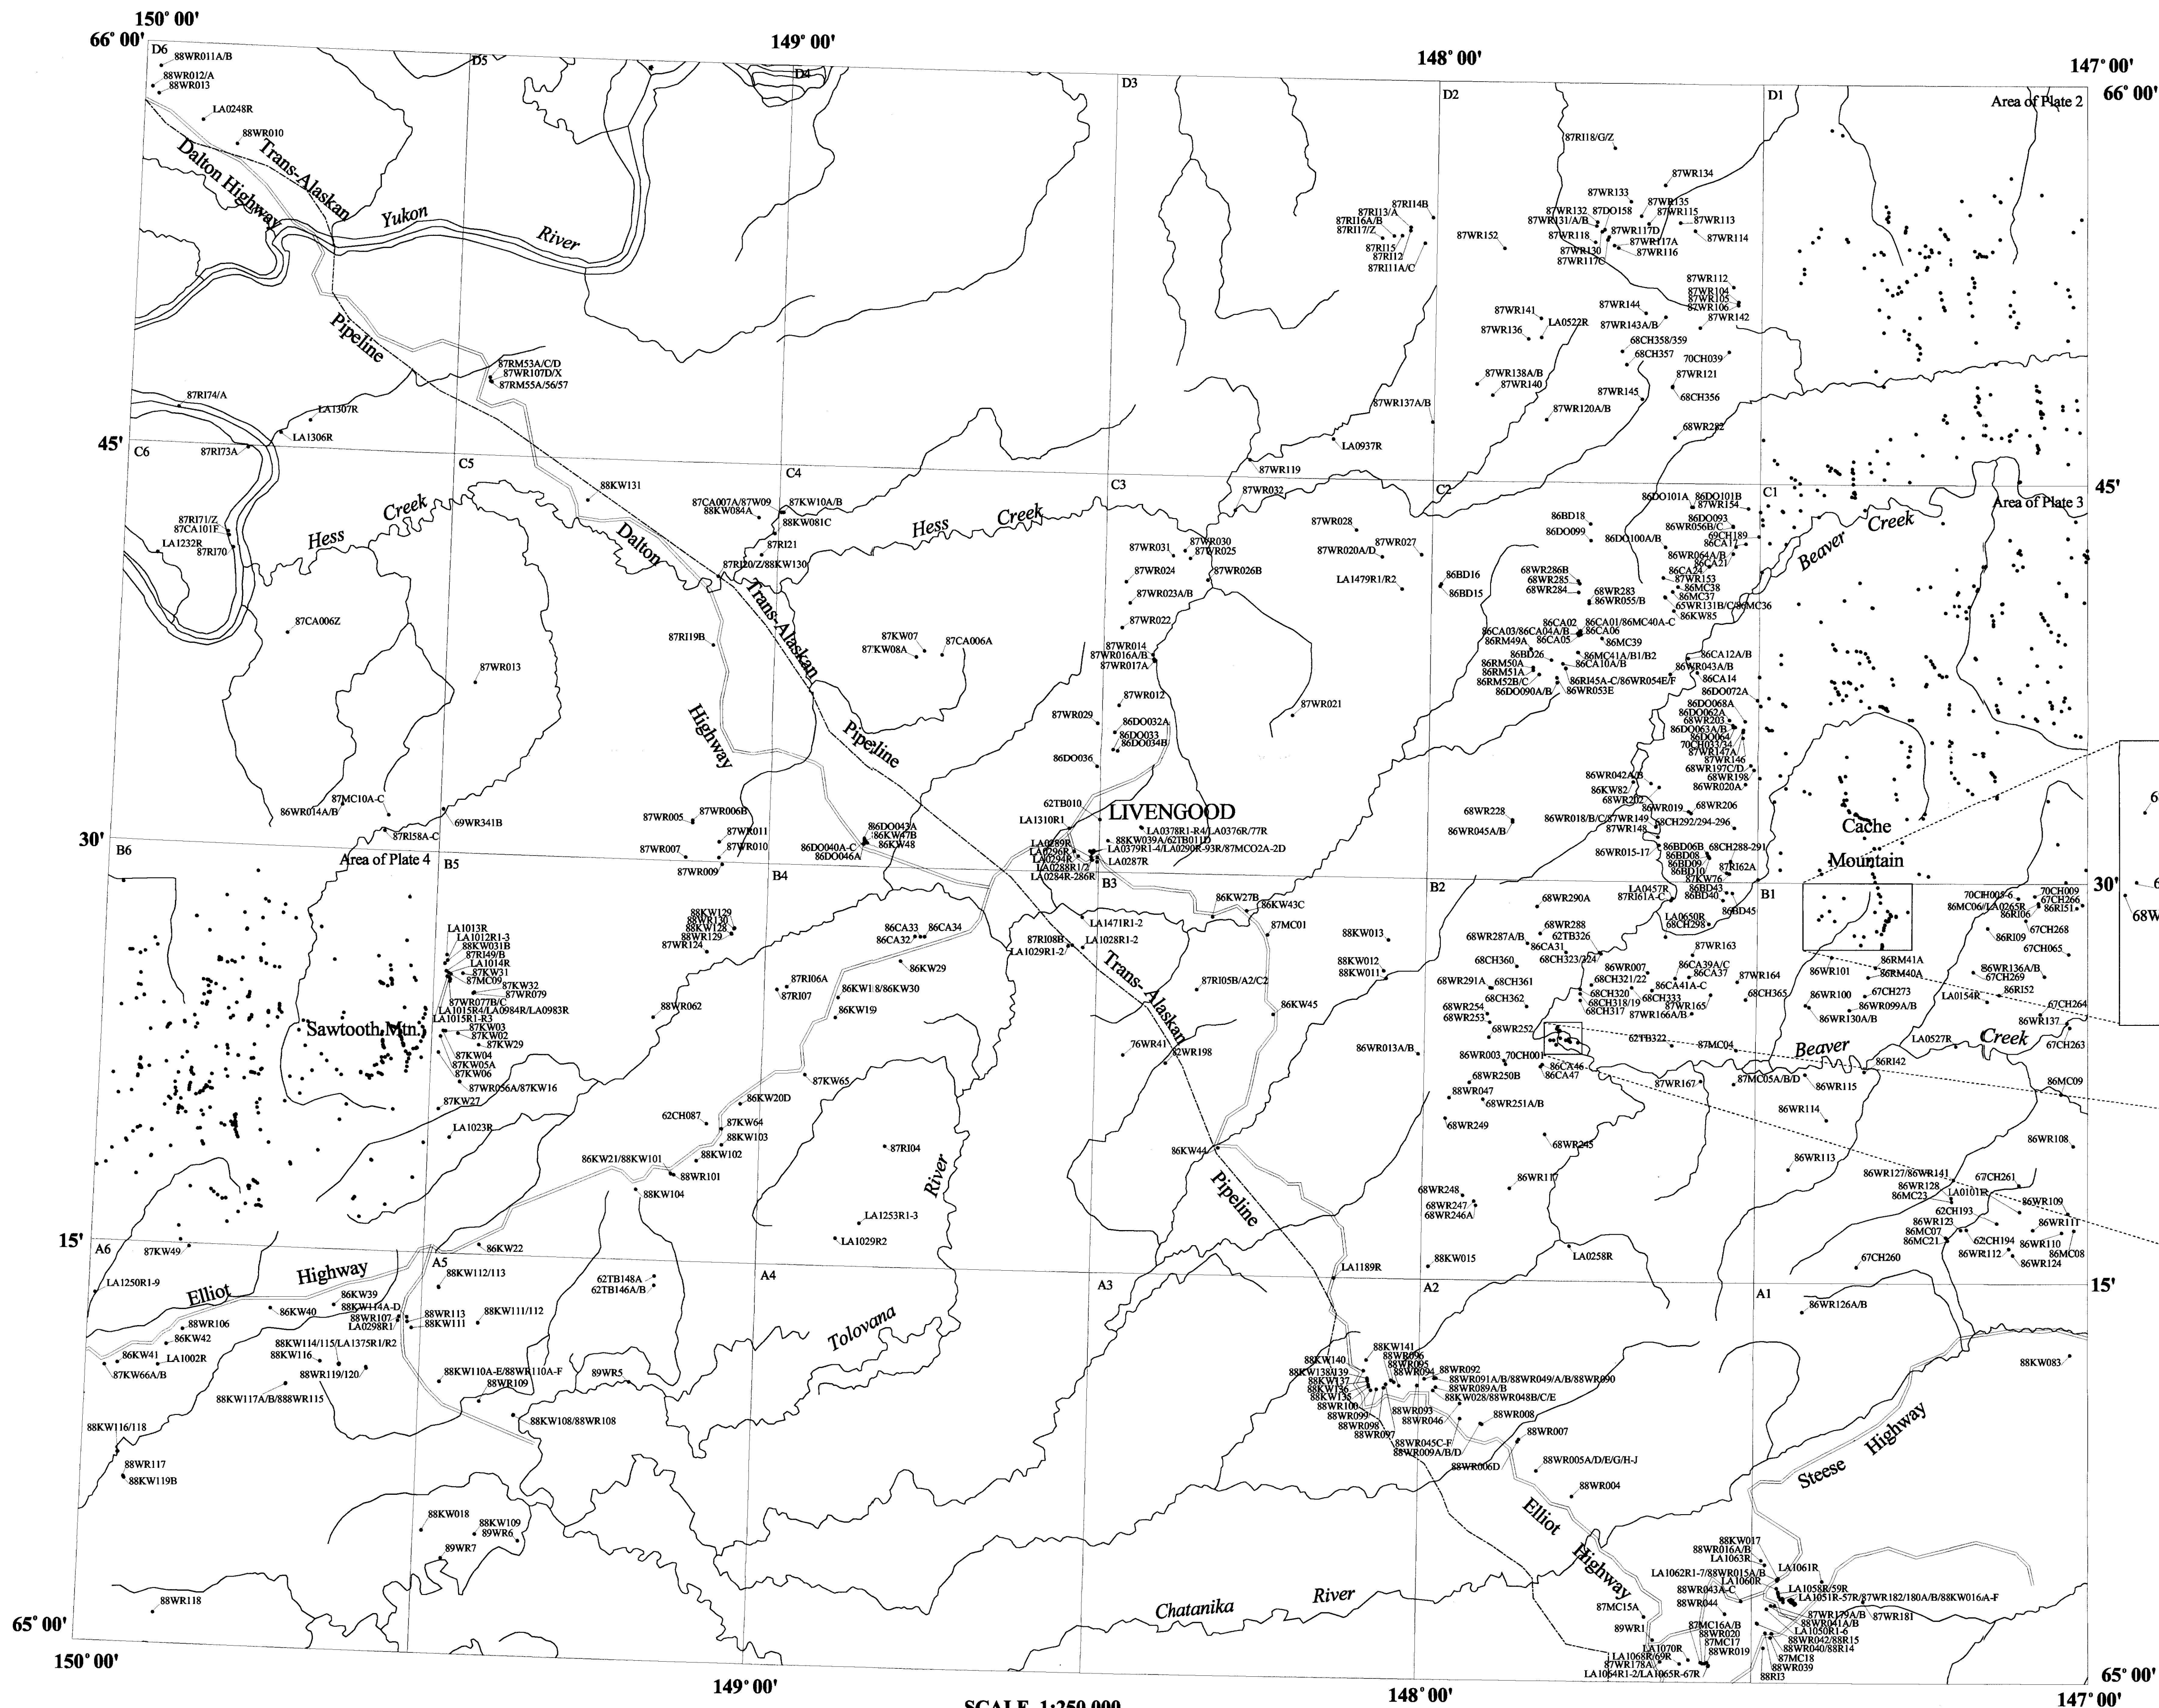

PROPERTY OF
DGGs LIBRARY

Inset Scale 1:63,360

MAP SHOWING ROCK SAMPLE LOCALITIES, LIVENGOOD QUADRANGLE, ALASKA
By
Scott W. Bie, Belinda F. Arbogast, Thomas D. Light, and Florence R. Weber