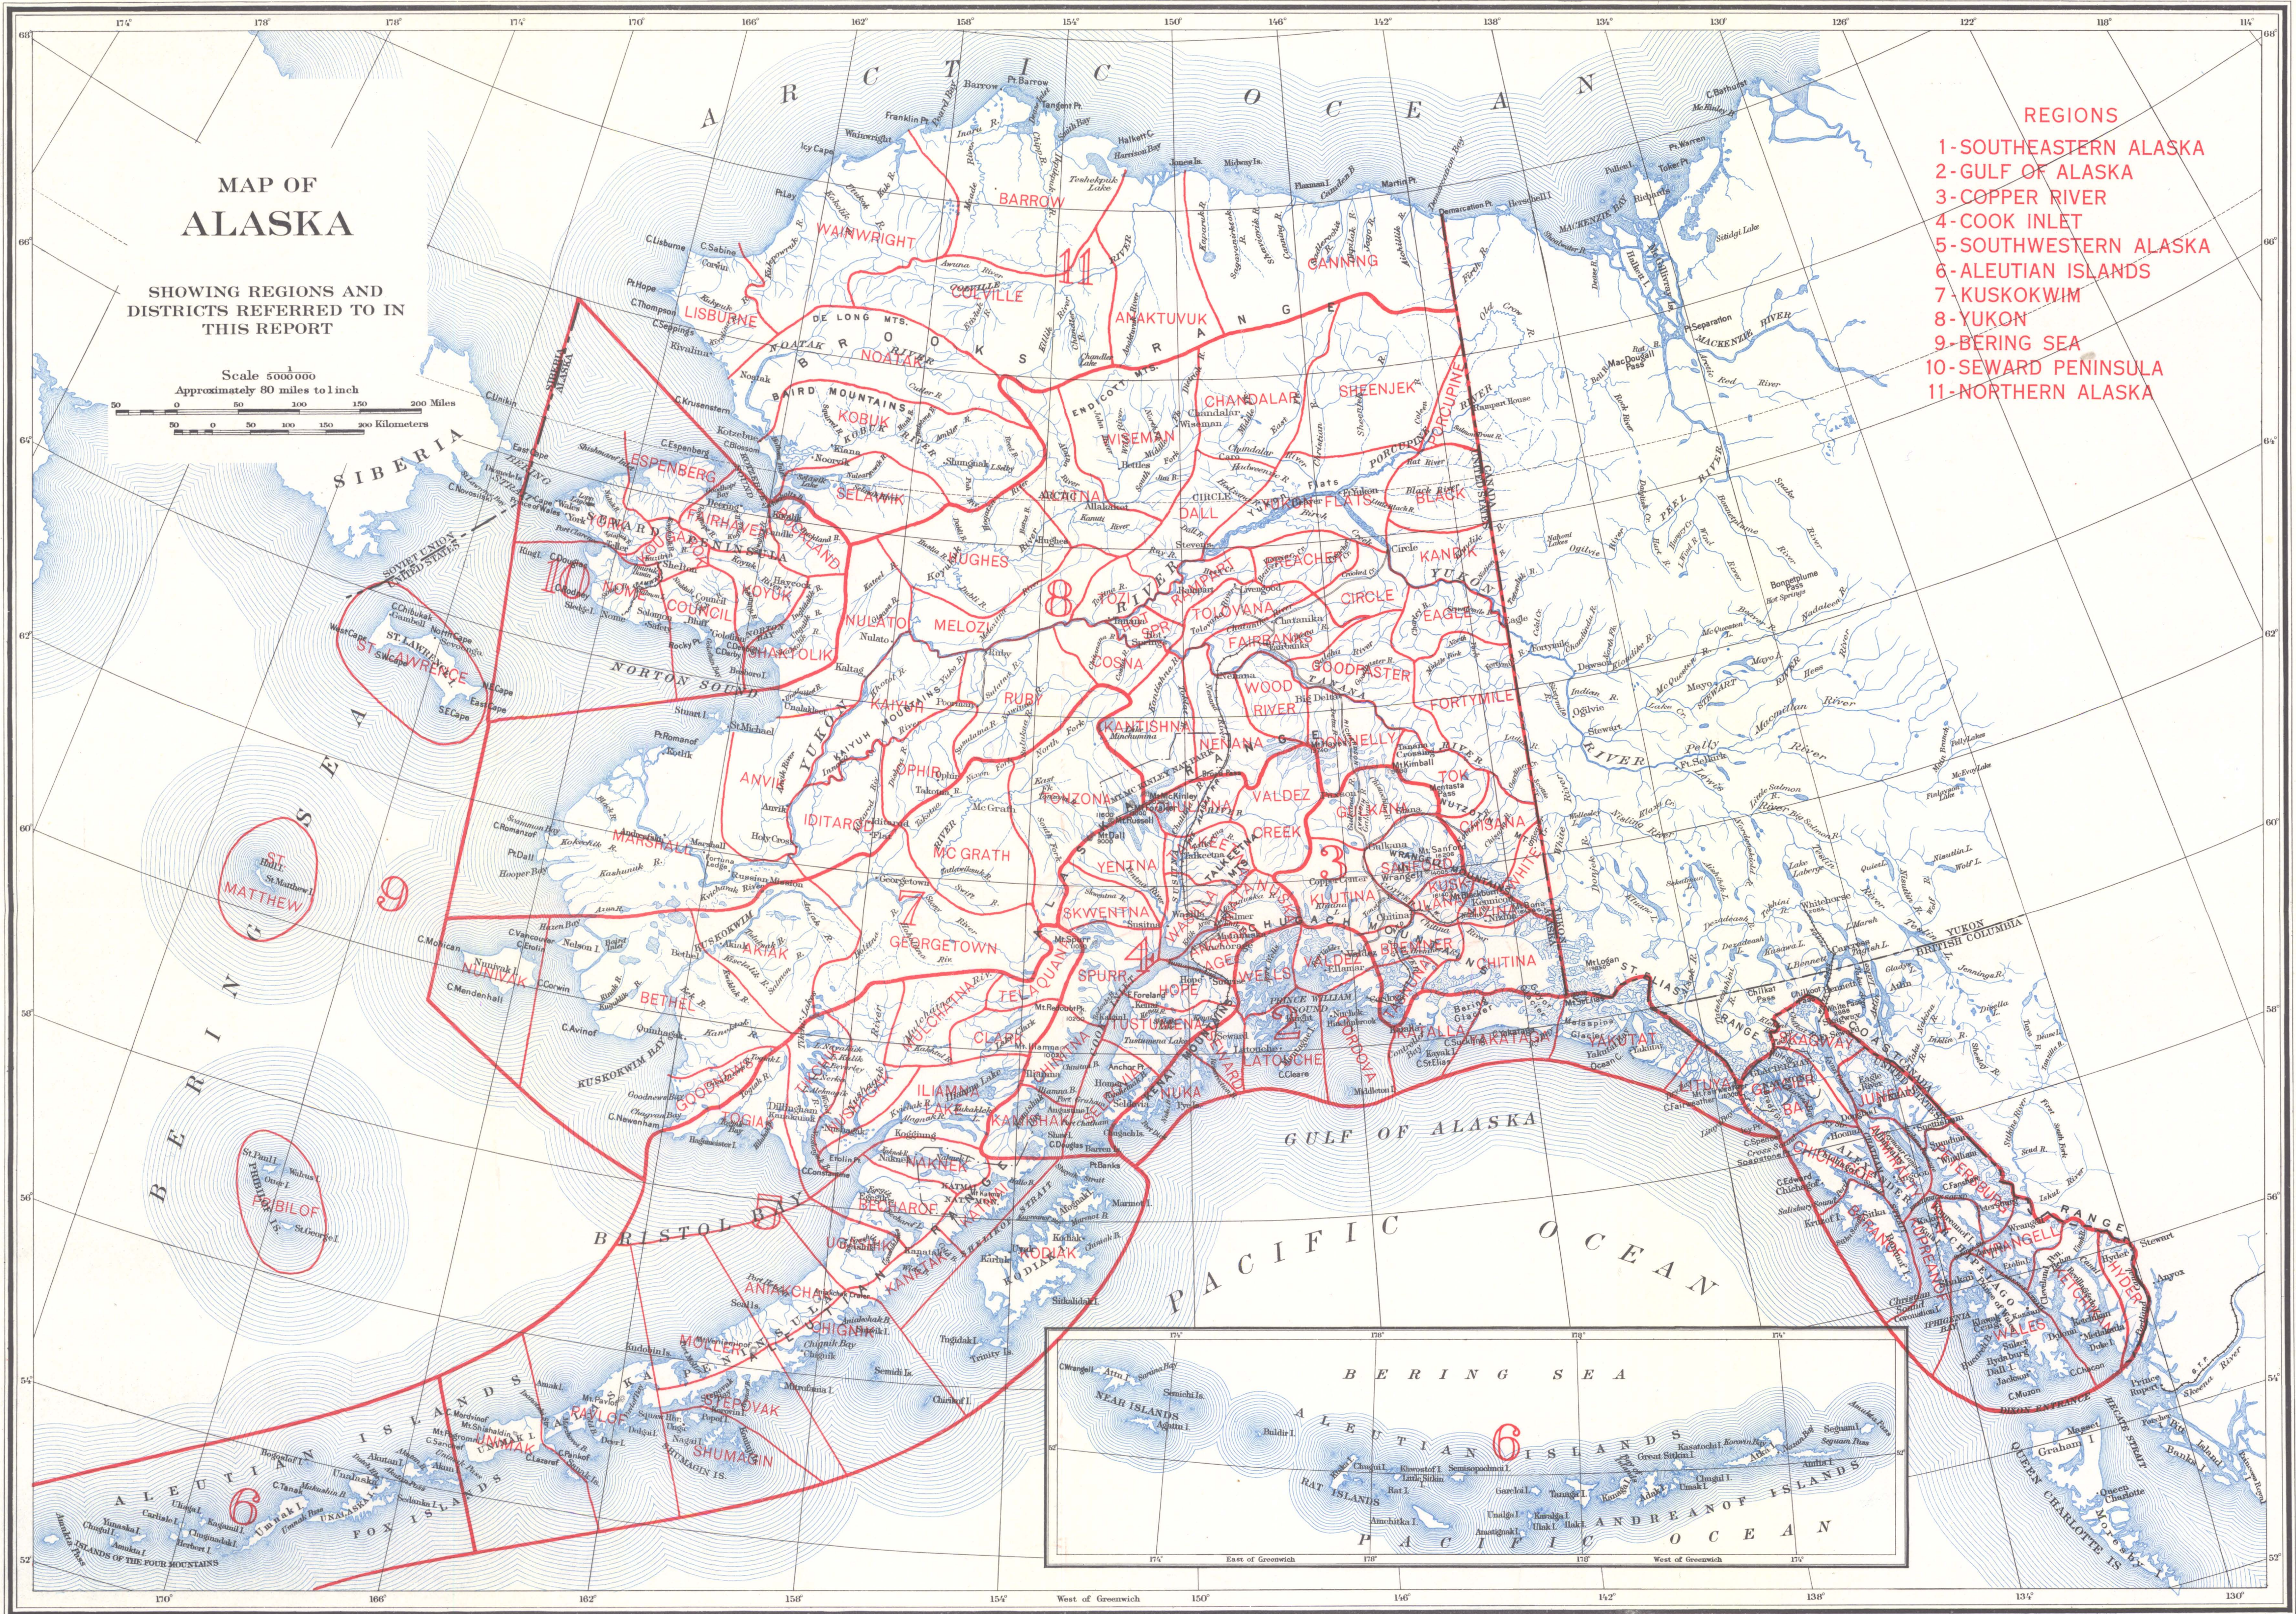

MAP OF ALASKA

SHOWING REGIONS AND DISTRICTS REFERRED TO IN THIS REPORT

Scale 500000
Approximately 80 miles to 1 inch

0 50 100 150 200 Miles
0 50 100 150 200 Kilometers

- REGIONS**
- 1-SOUTHEASTERN ALASKA
 - 2-GULF OF ALASKA
 - 3-COPPER RIVER
 - 4-COOK INLET
 - 5-SOUTHWESTERN ALASKA
 - 6-ALEUTIAN ISLANDS
 - 7-KUSKOKWIM
 - 8-YUKON
 - 9-BERING SEA
 - 10-SEWARD PENINSULA
 - 11-NORTHERN ALASKA

Base compiled by Alaskan Branch from all available authentic sources, chiefly from maps of the Geological Survey and the U. S. Coast and Geodetic Survey.