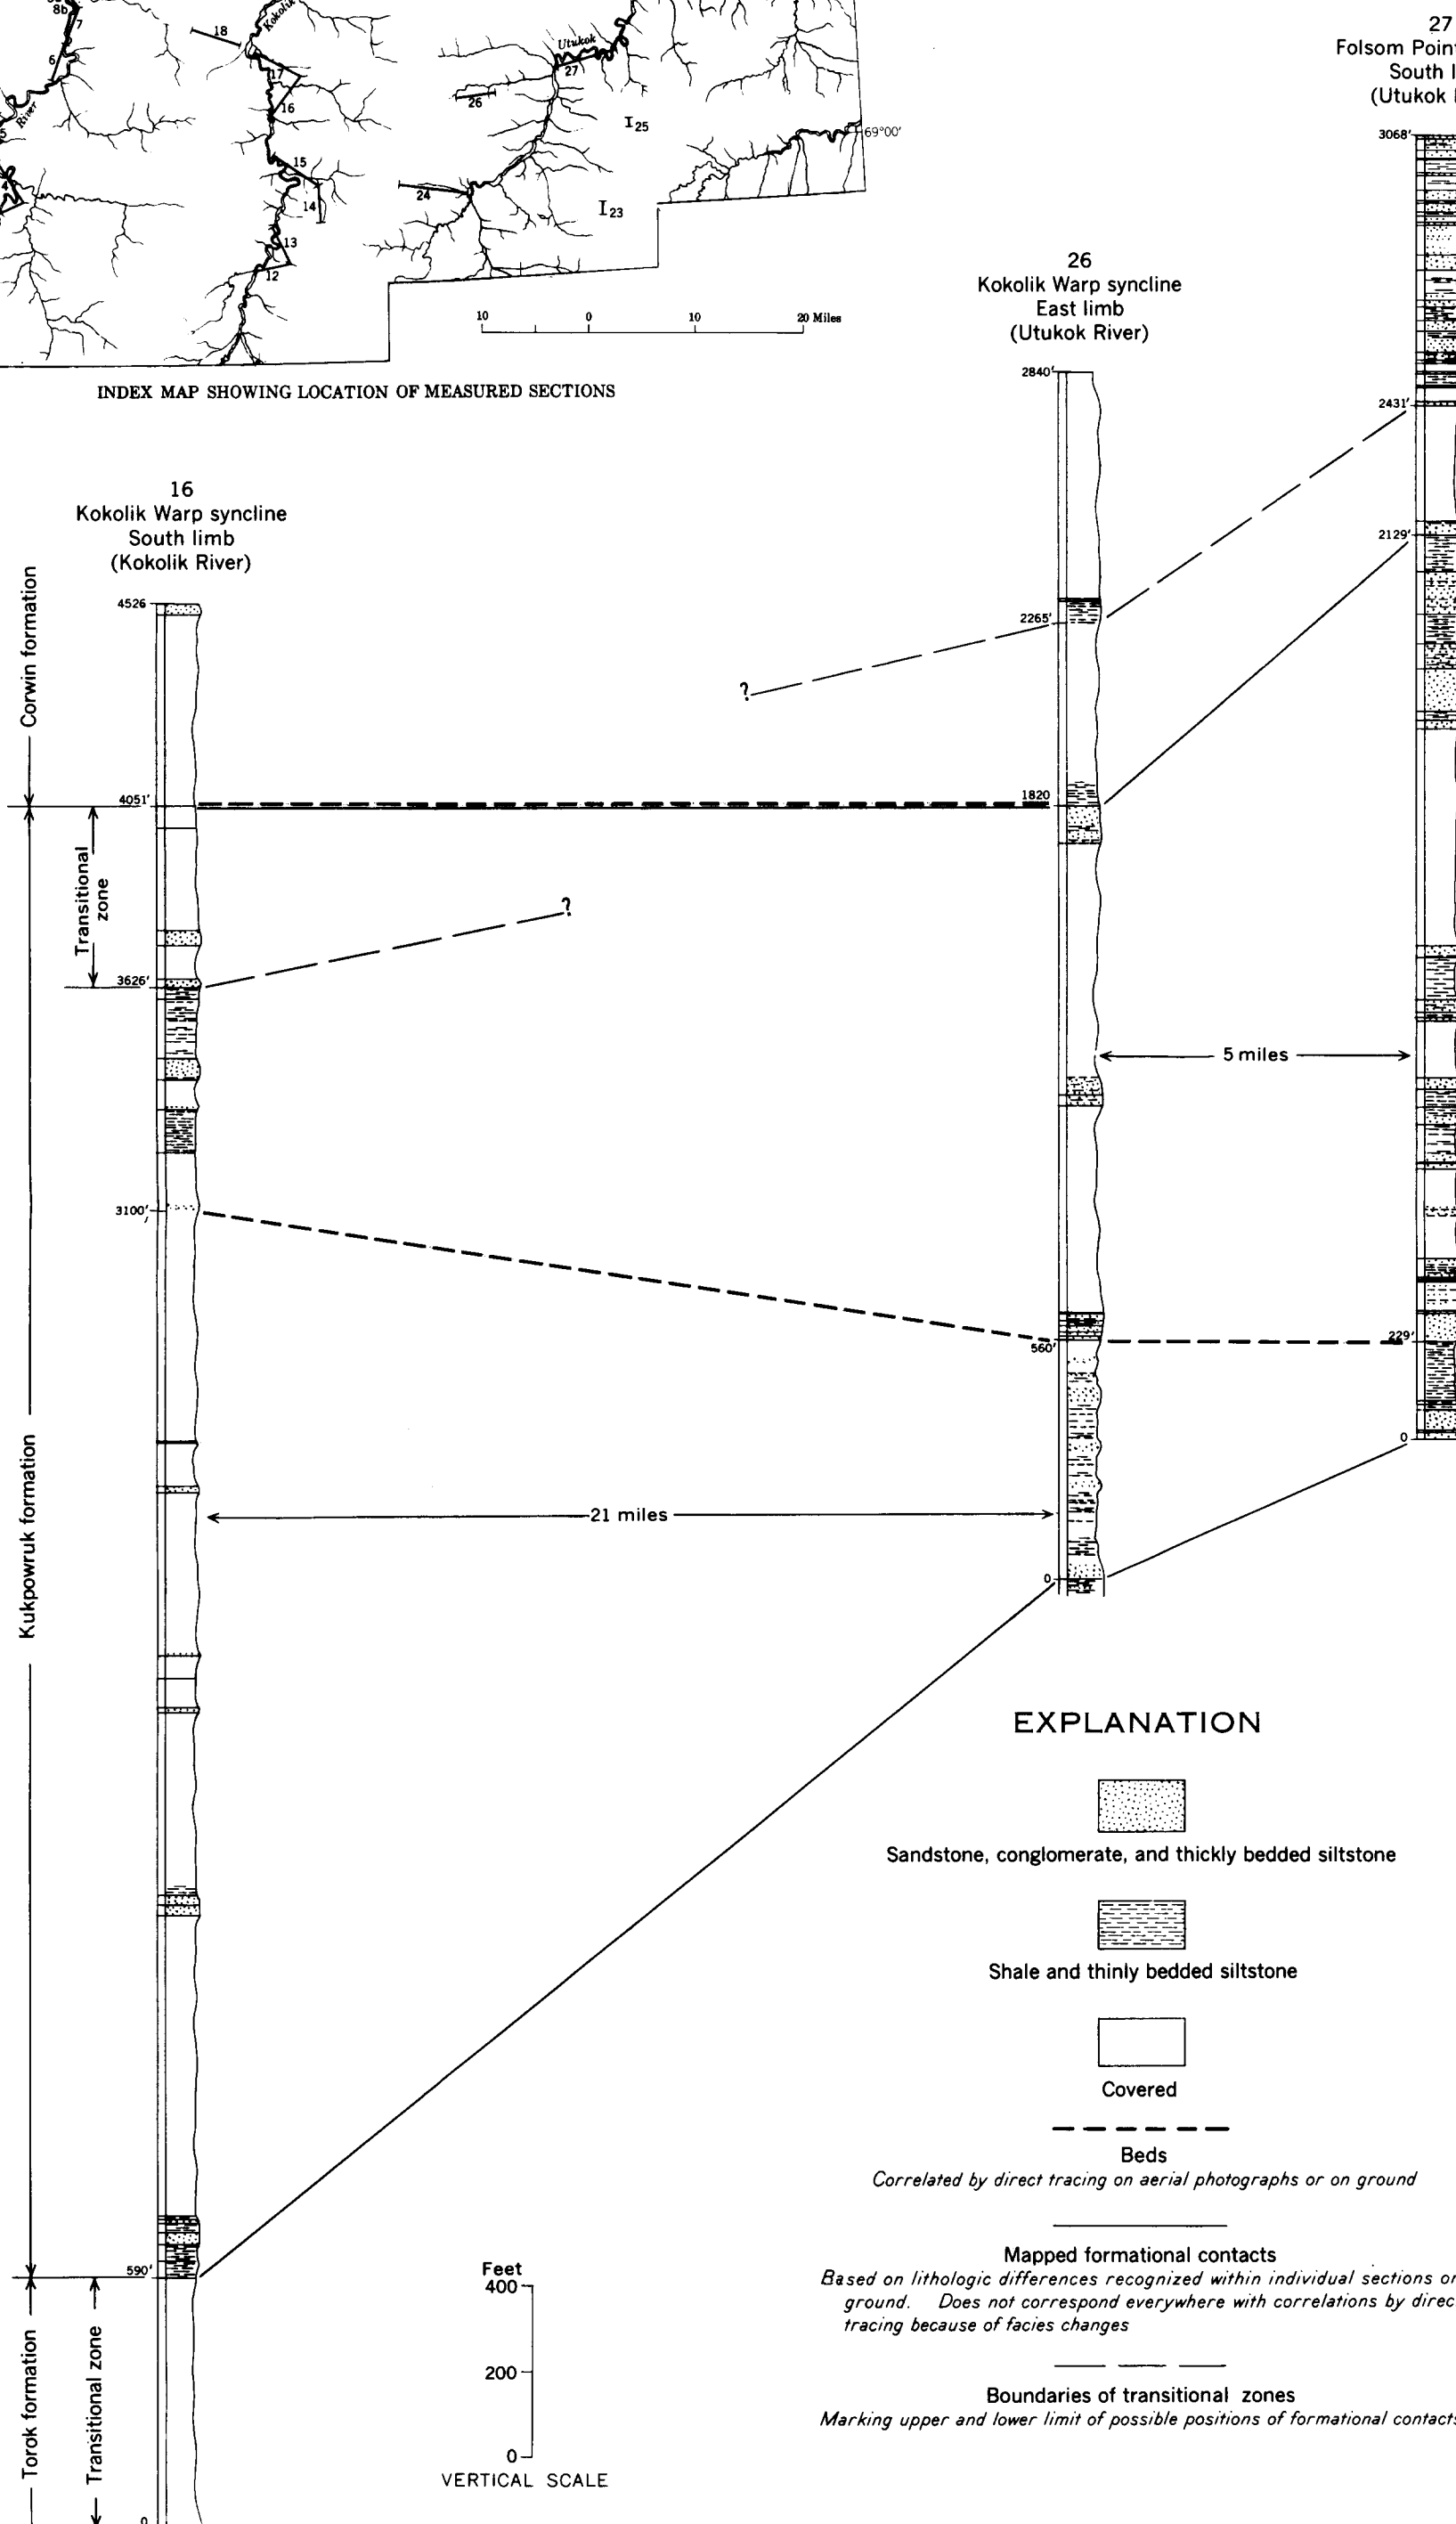

ADGGG

INDEX MAP SHOWING LOCATION OF MEASURED SECTIONS

CORRELATED GENERALIZED SECTIONS OF NANUSHUK GROUP ALONG APPROXIMATE LATITUDE 69°05' N., UTUKOK-CORWIN REGION, ALASKA