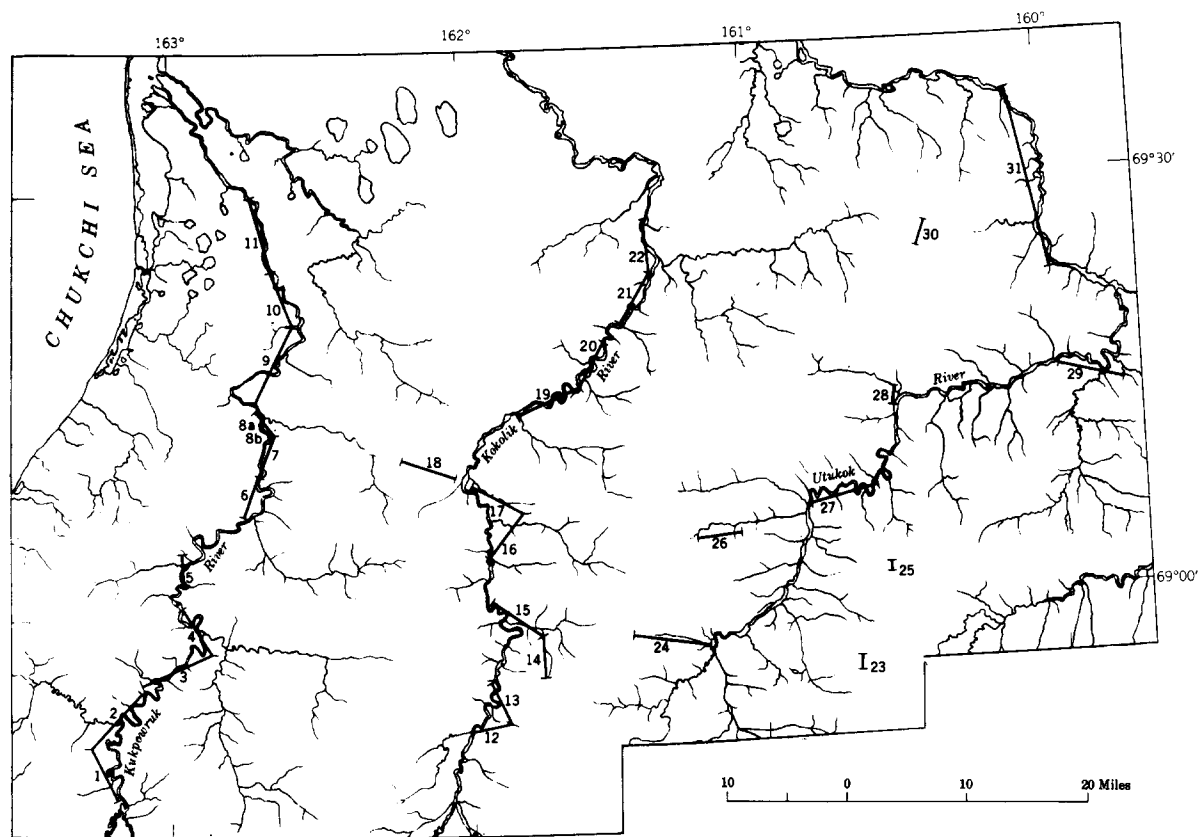

ADGGG

INDEX MAP SHOWING LOCATION OF MEASURED SECTIONS

CORRELATED GENERALIZED SECTIONS OF NANUSHUK GROUP ALONG APPROXIMATE LATITUDE 69°05' N., UTUKOK-CORWIN REGION, ALASKA