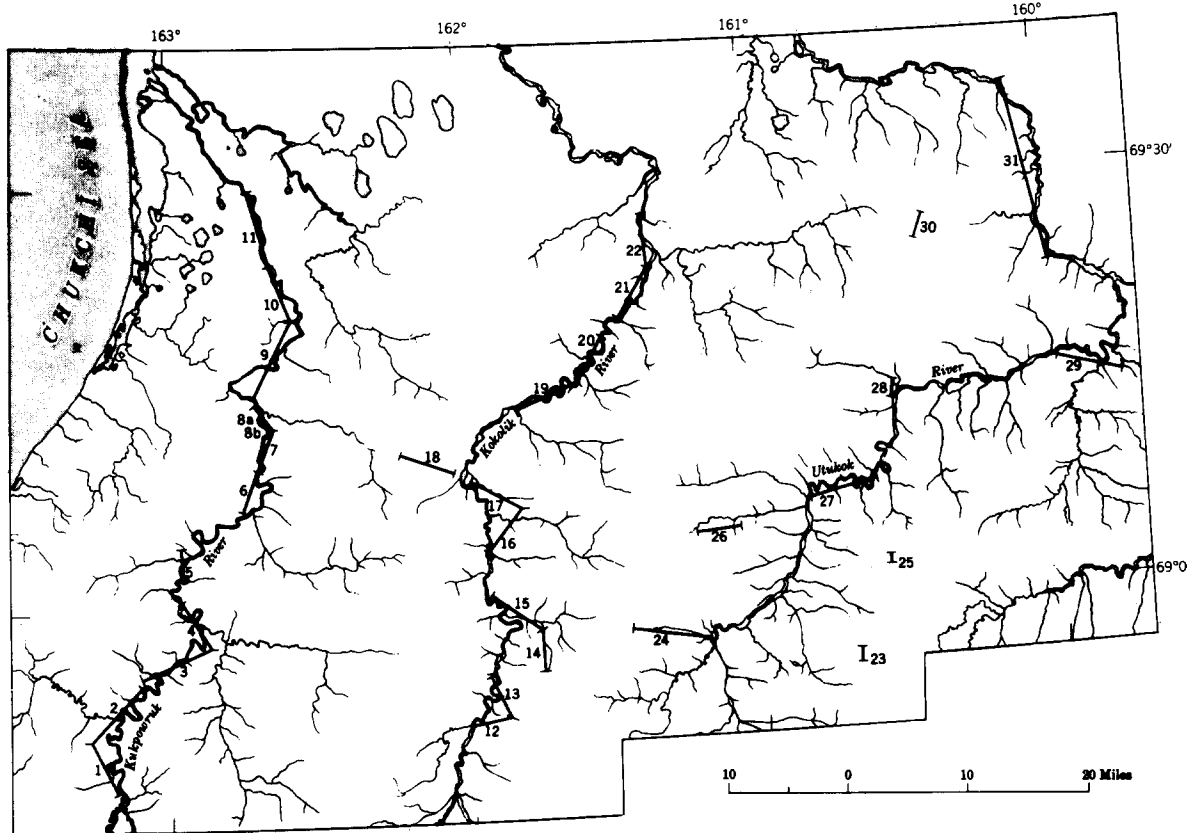

ADGGS

INDEX MAP SHOWING LOCATION OF MEASURED SECTIONS

CORRELATED GENERALIZED SECTIONS OF NANUSHUK GROUP ALONG  
APPROXIMATE LATITUDE 69°13' N., UTUKOK-CORWIN REGION, ALASKA