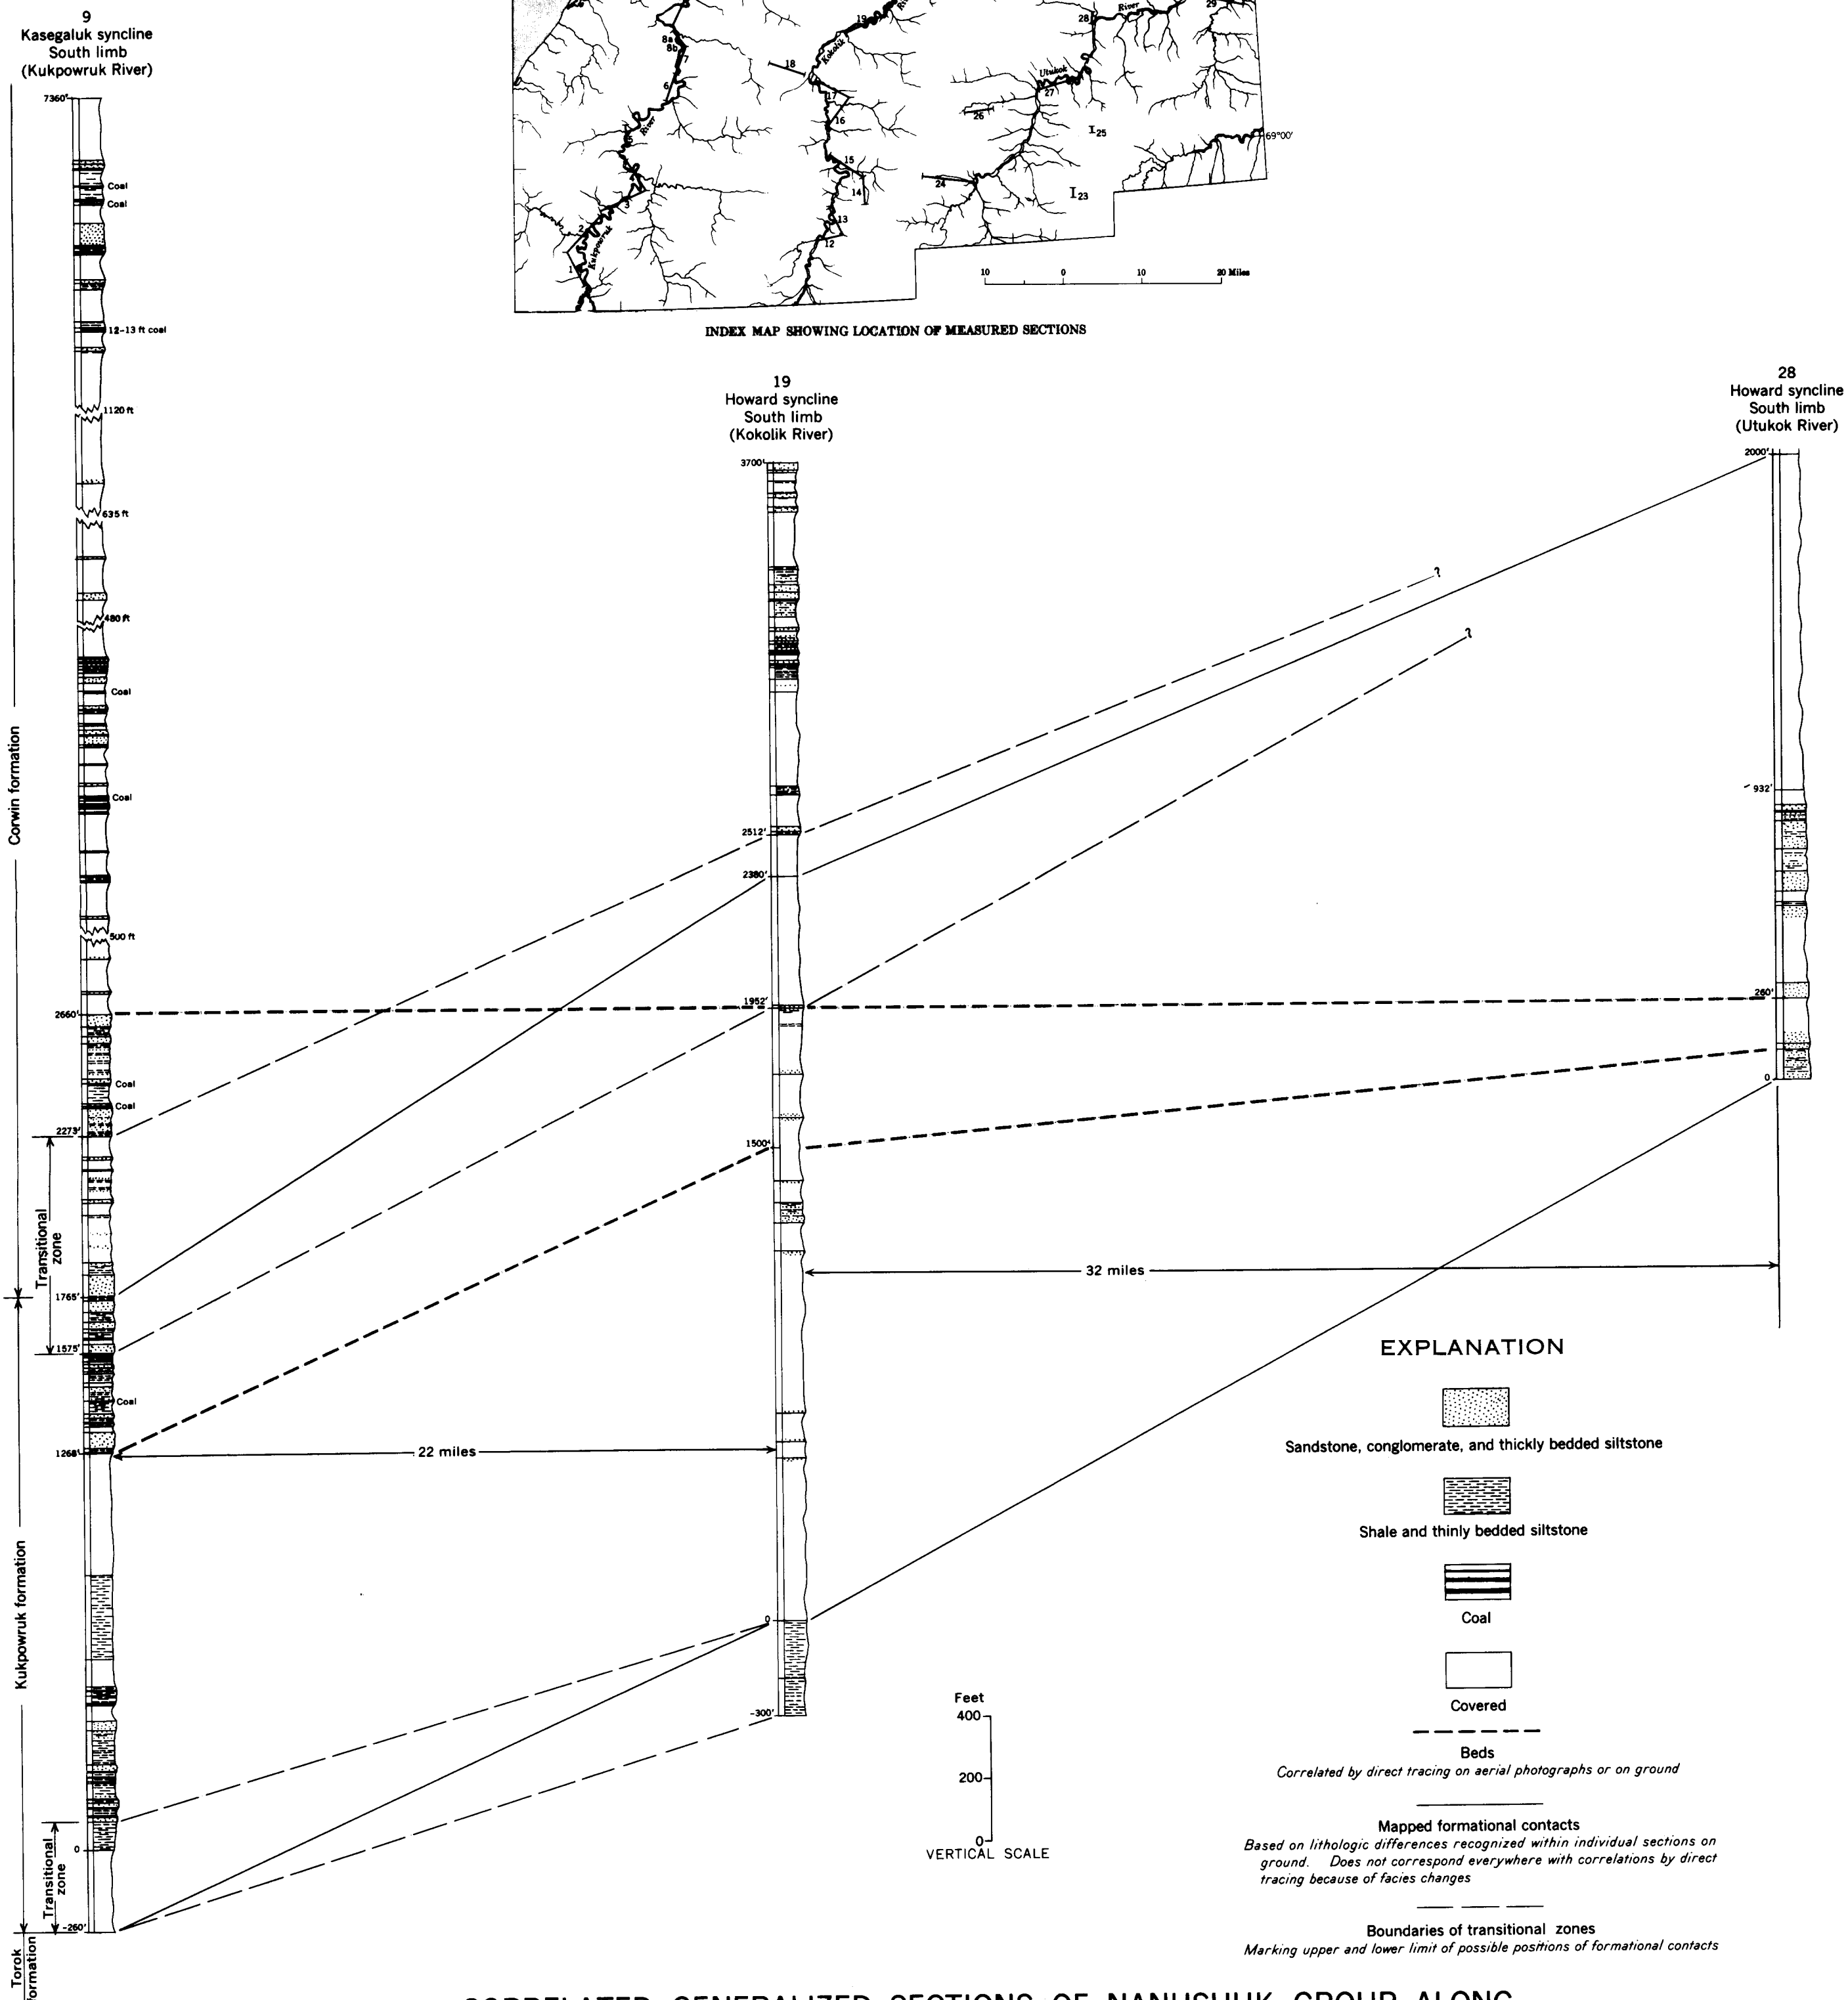

ADGGS

INDEX MAP SHOWING LOCATION OF MEASURED SECTIONS

CORRELATED GENERALIZED SECTIONS OF NANUSHUK GROUP ALONG  
APPROXIMATE LATITUDE 69°13' N., UTUKOK-CORWIN REGION, ALASKA