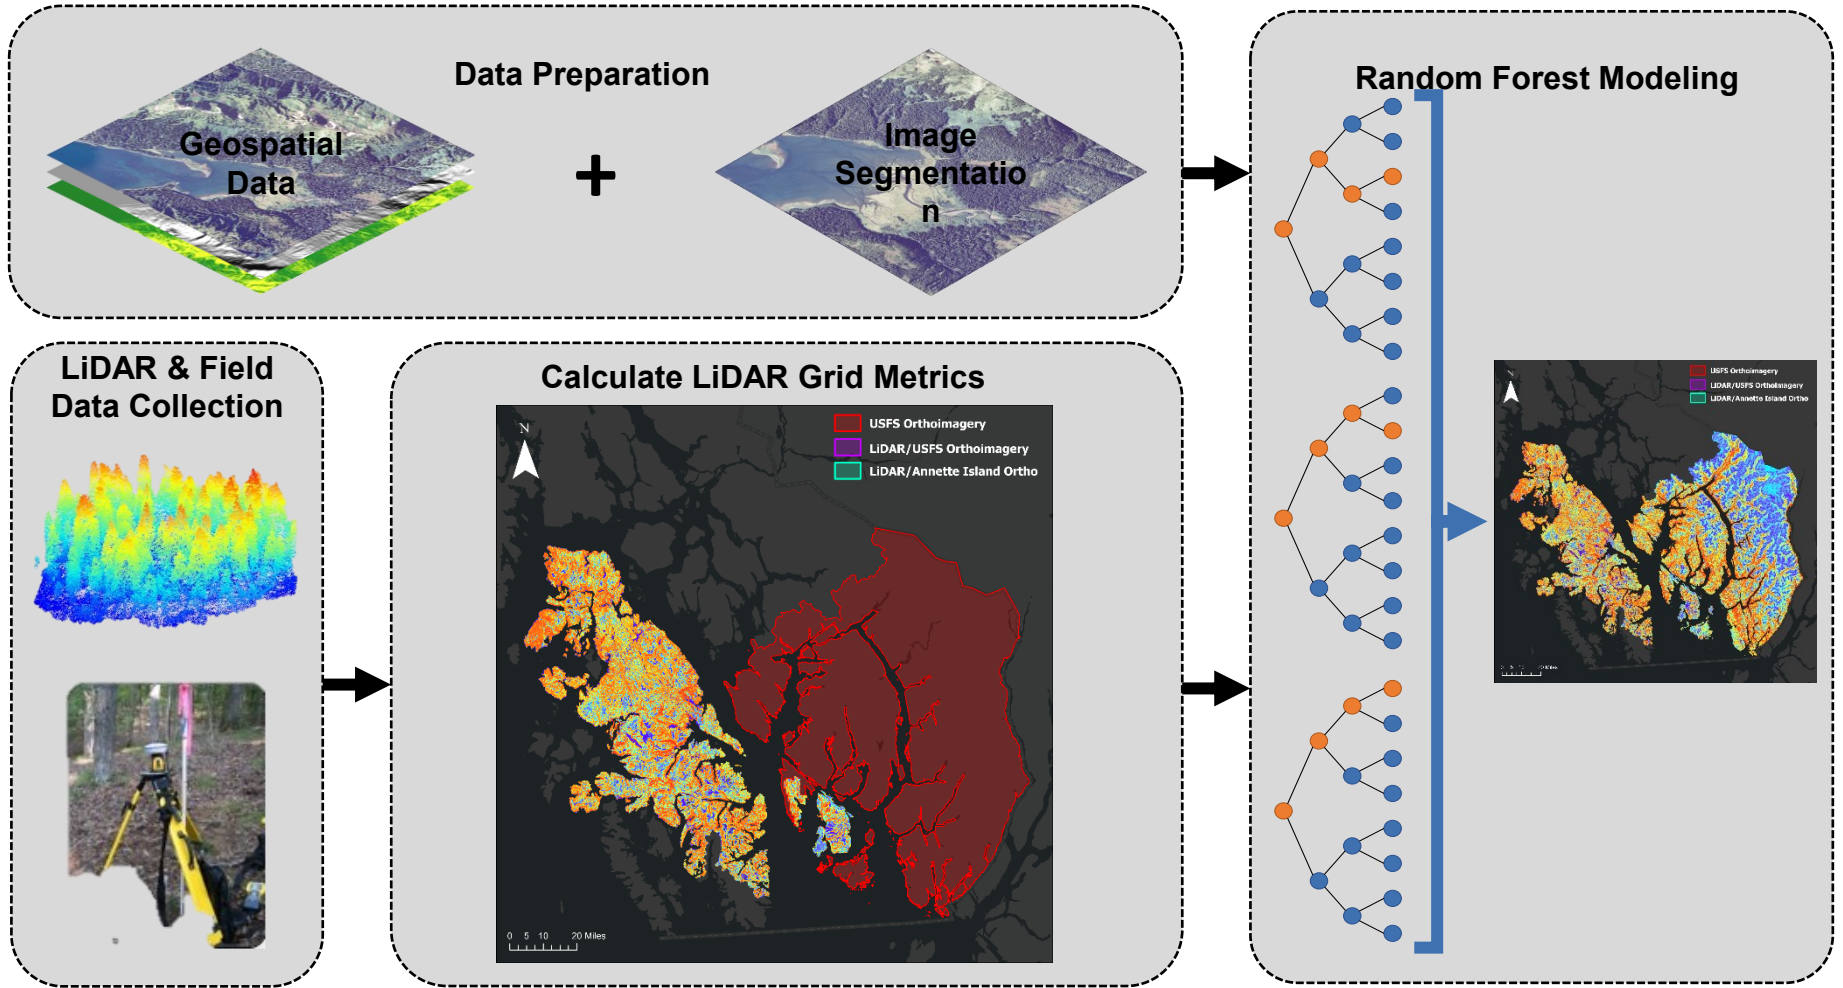

Modeling Workflow