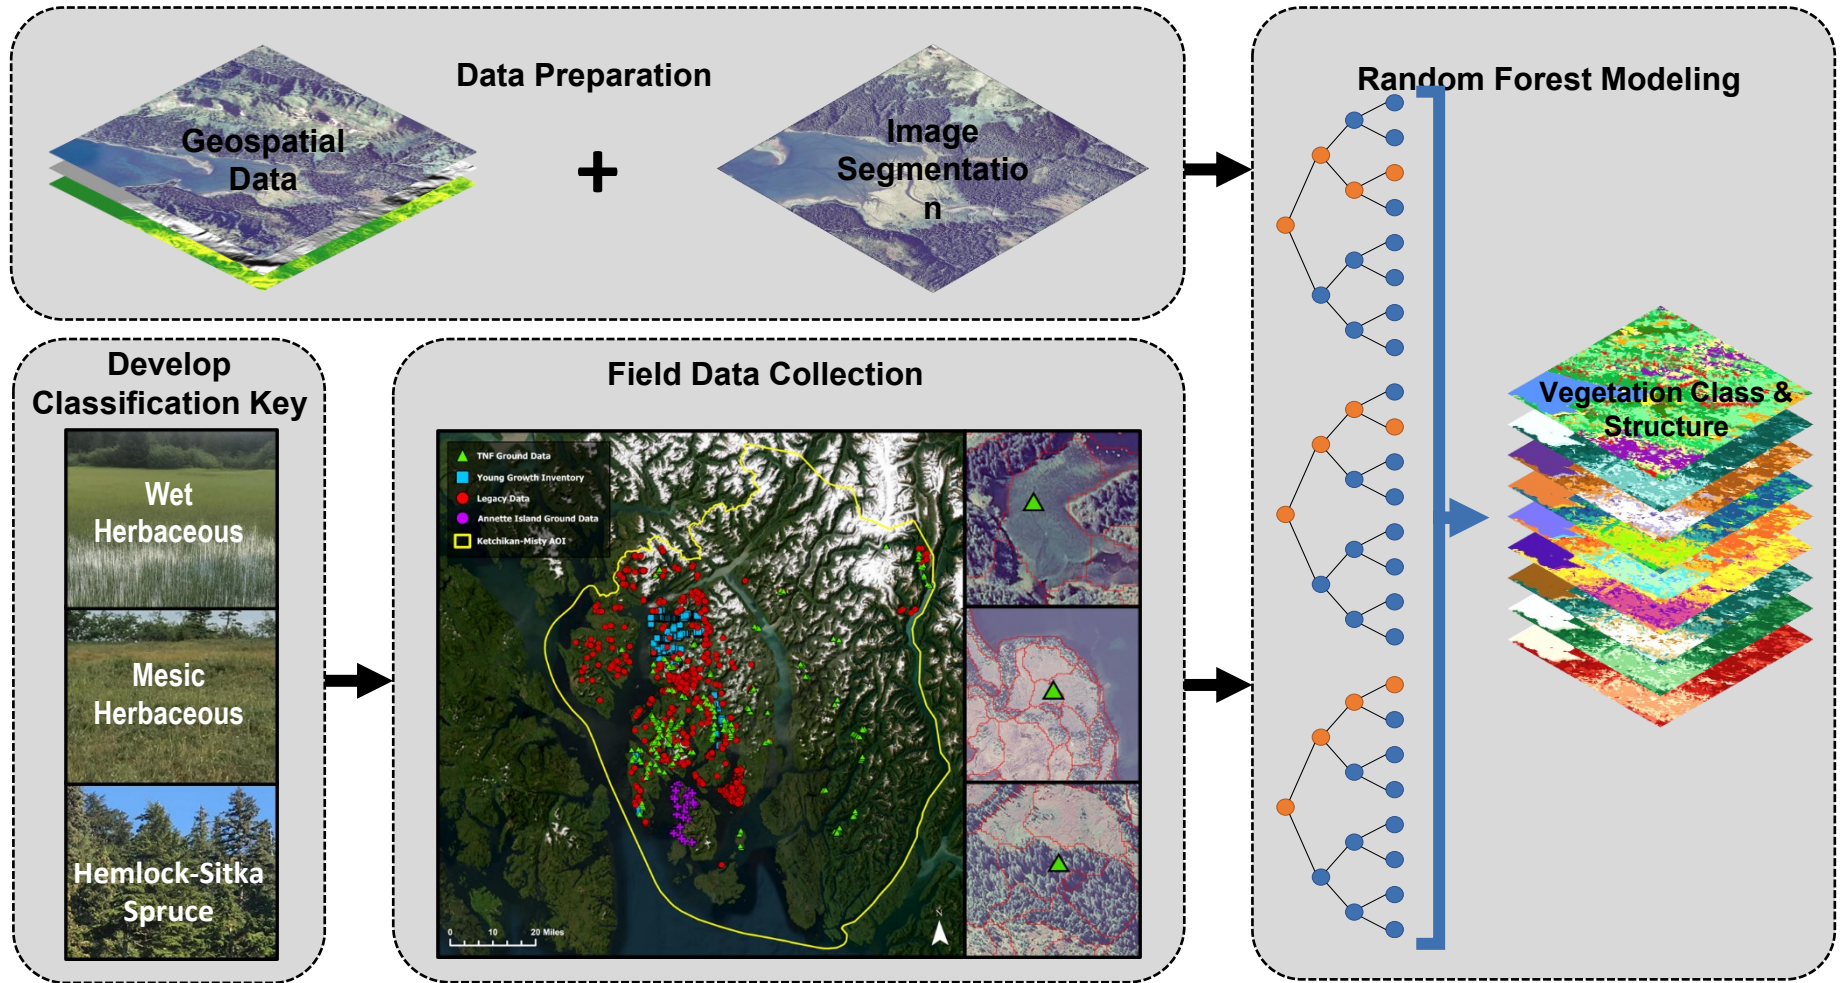

Modeling Workflow