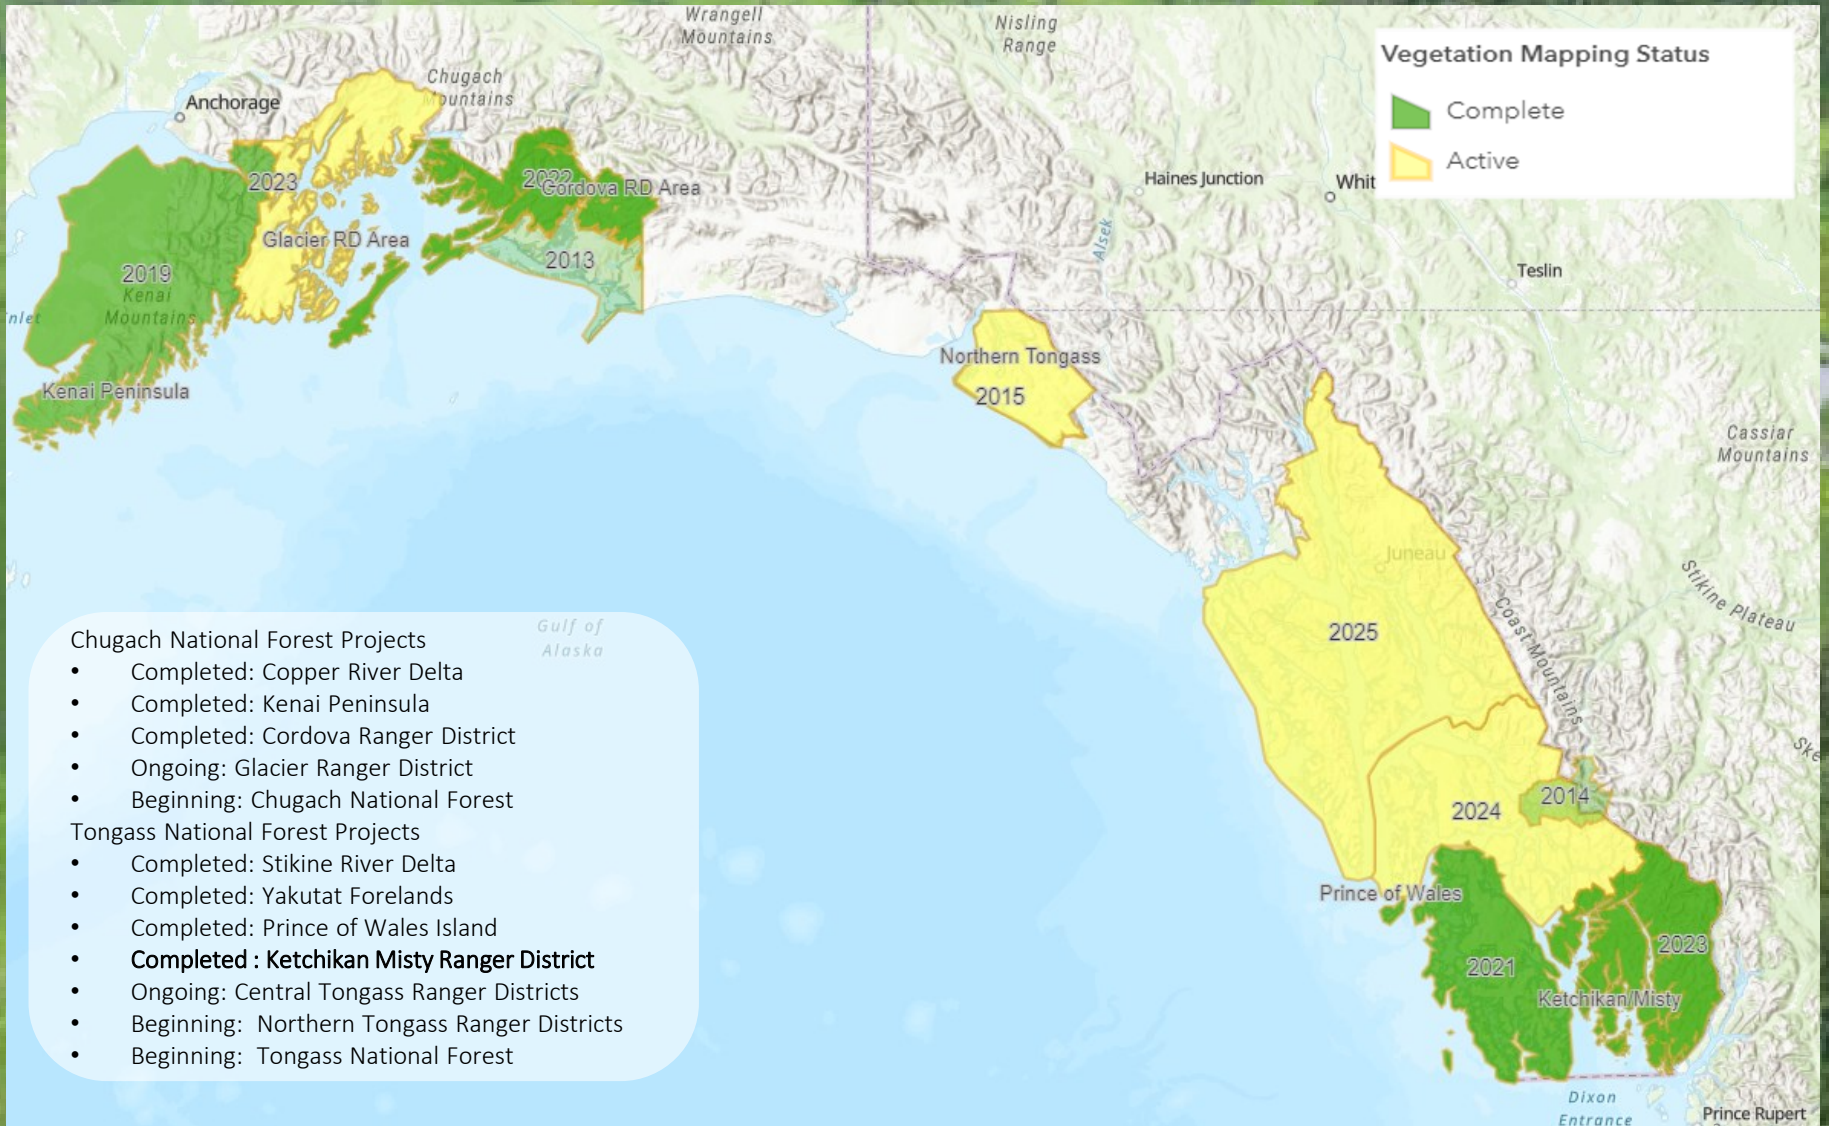

# USDA Forest Service, Alaska Region

## *Ketchikan Misty Fjords Existing Vegetation Map*

Kim Homan, Gabe Bellante & Dustin Wittwer

Forest Service – Alaska Region October 2023

# Regional Vegetation Map Status

## Chugach National Forest Projects

- Completed: Copper River Delta
- Completed: Kenai Peninsula
- Completed: Cordova Ranger District
- Ongoing: Glacier Ranger District
- Beginning: Chugach National Forest