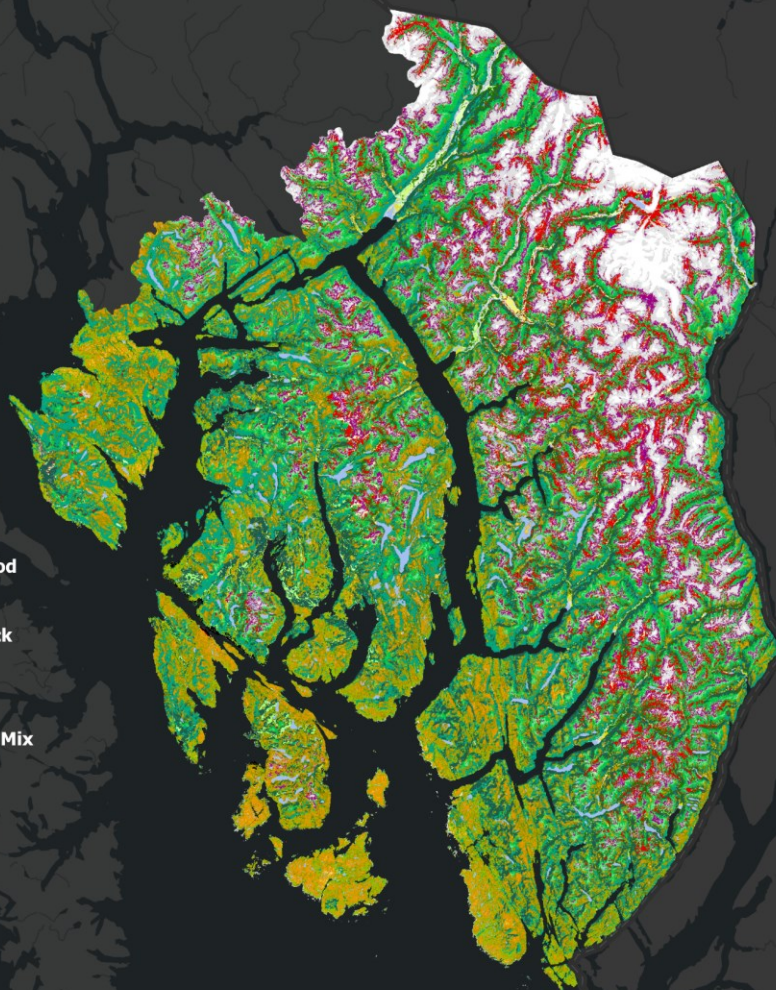

Final Map Products

Ketchikan-Misty Vegetation Type