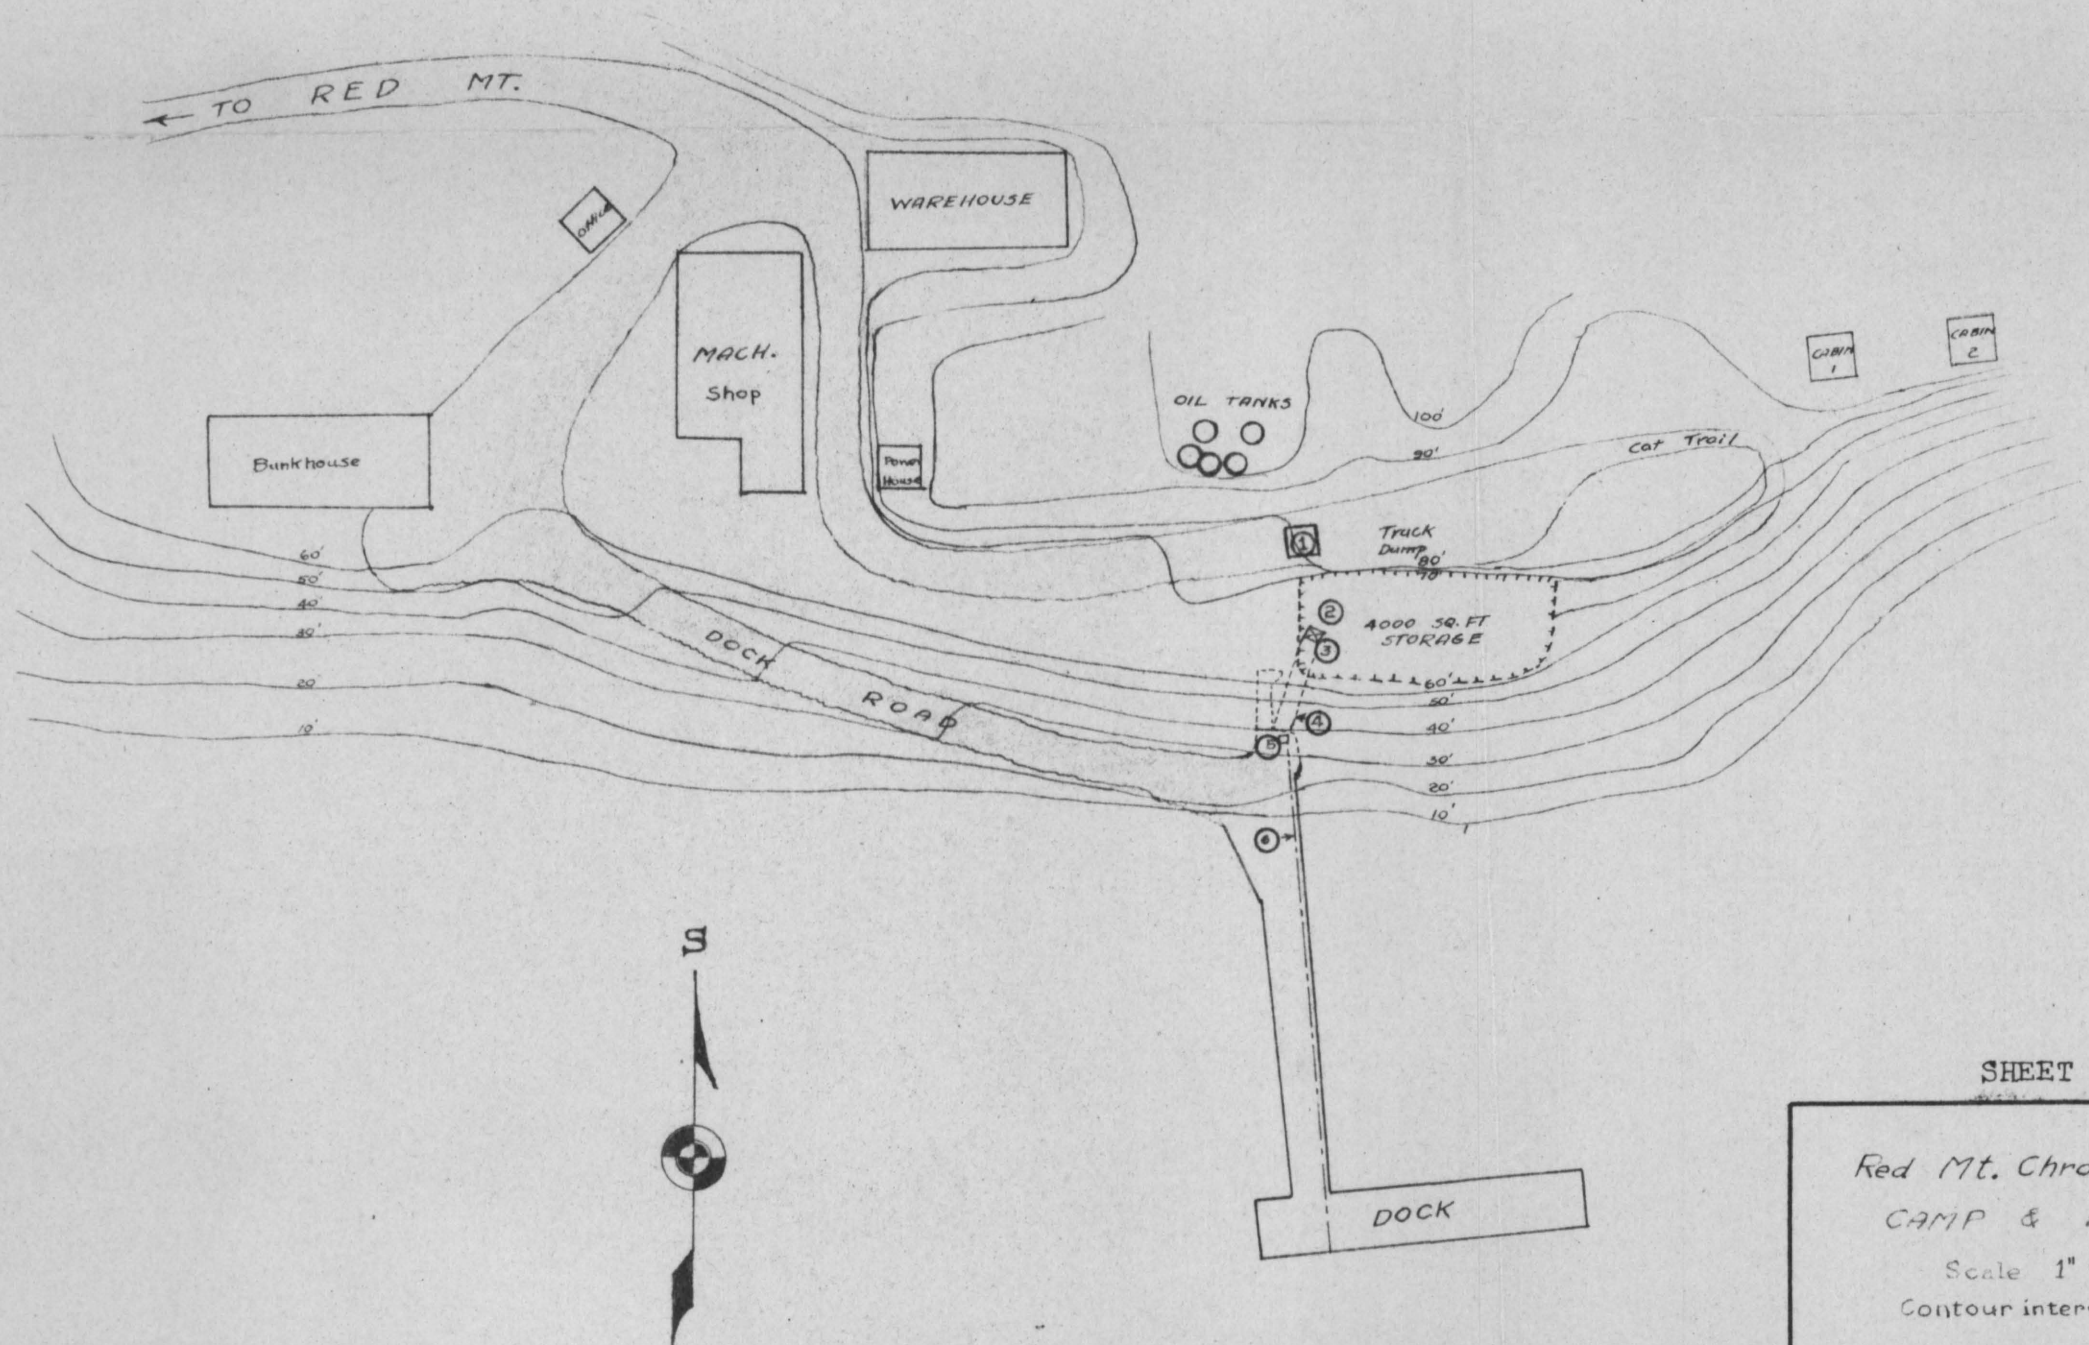

Sheet A

KASITSNA BAY

SHEET A

Red Mt. Chromite Co.  
 CAMP & DOCK  
 Scale 1" = 80'  
 Contour interval 10 feet

Territorial Dept. Mines  
 by  
 Leo H. Saarela 4/10/43