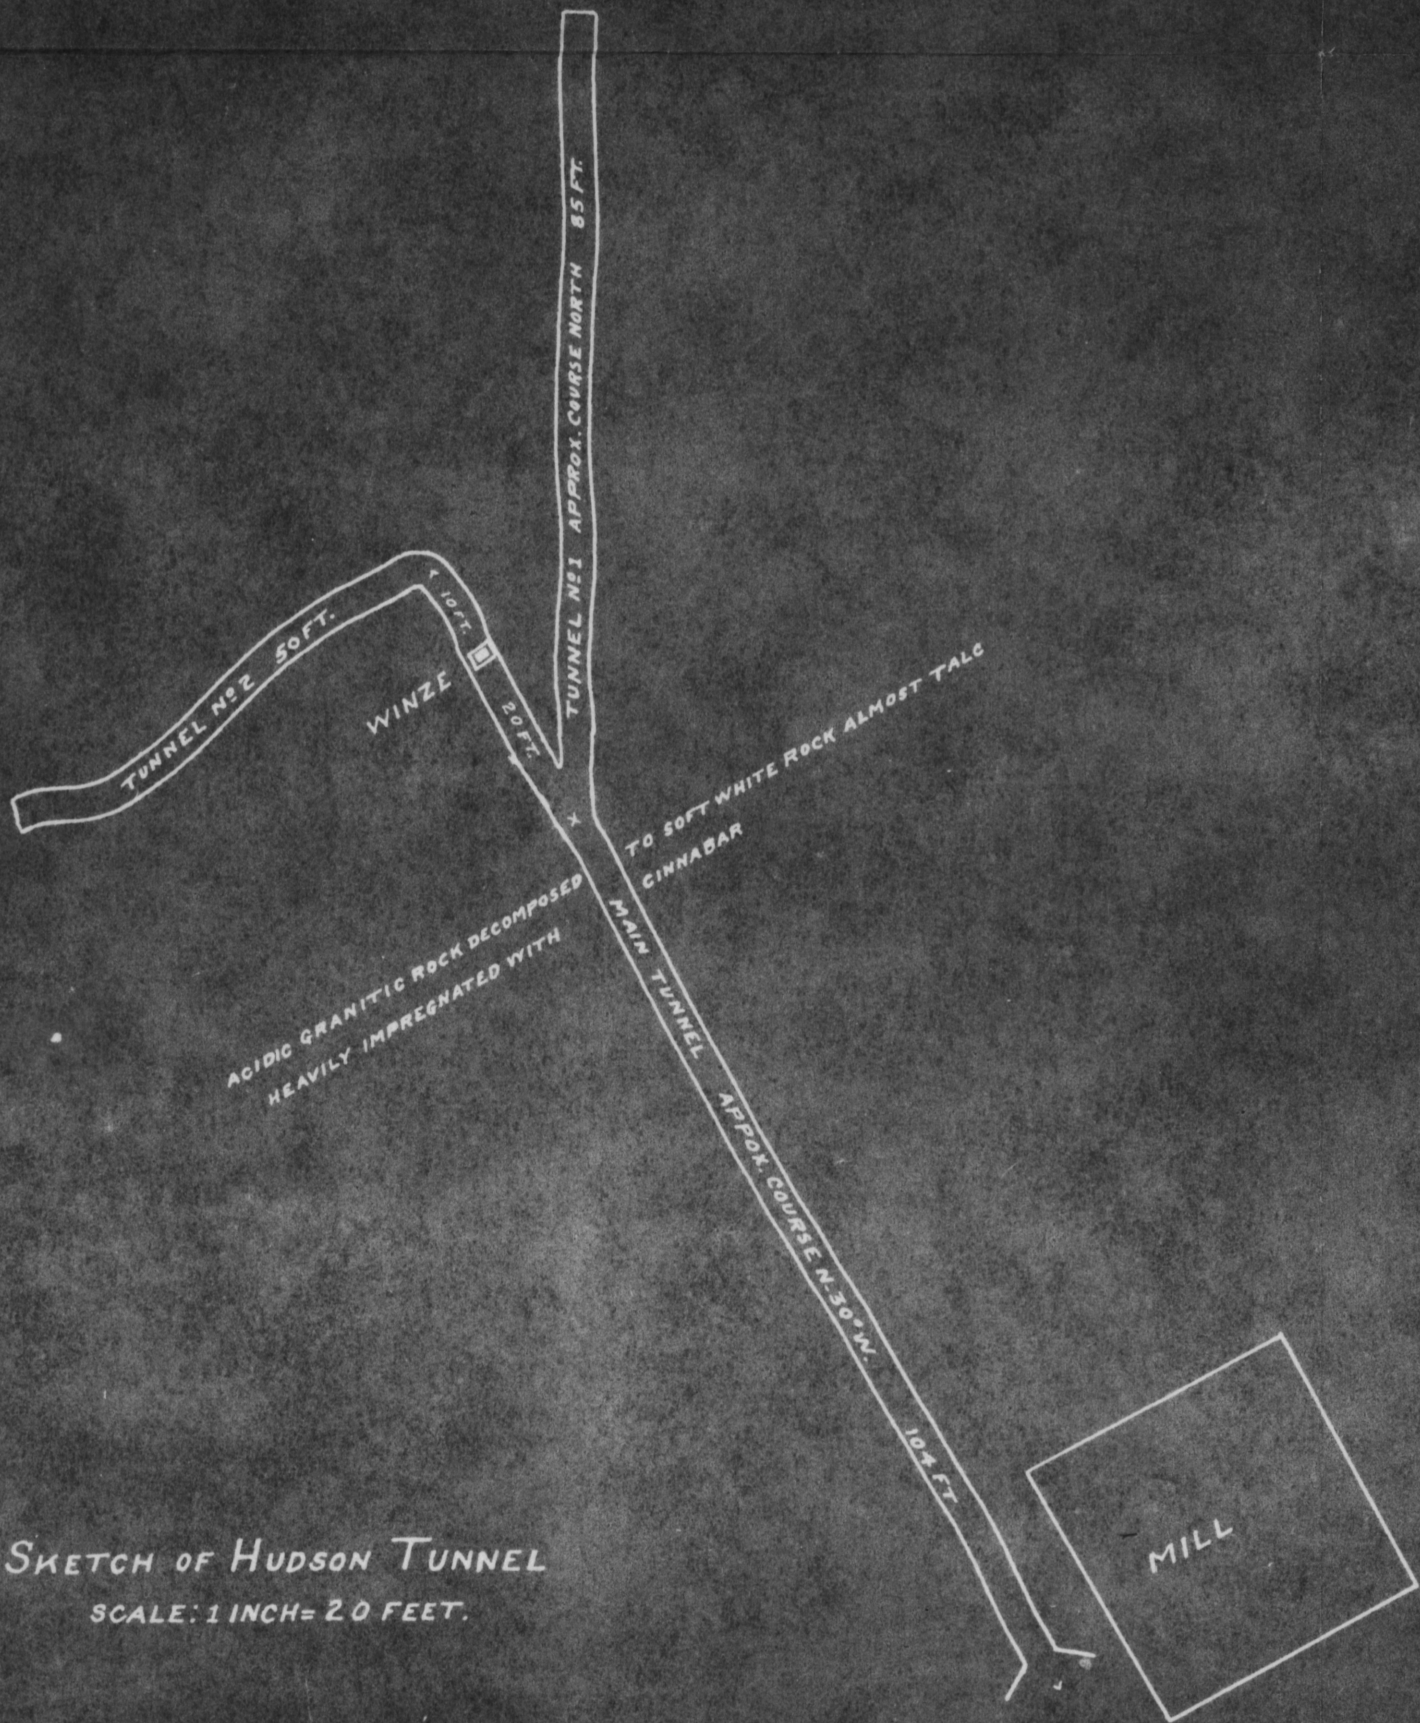

LOCATION MAP FROM U.S.G.S.
SCALE: 1 MILE=1 INCH.

SKETCH OF HUDSON TUNNEL
SCALE: 1 INCH=20 FEET.