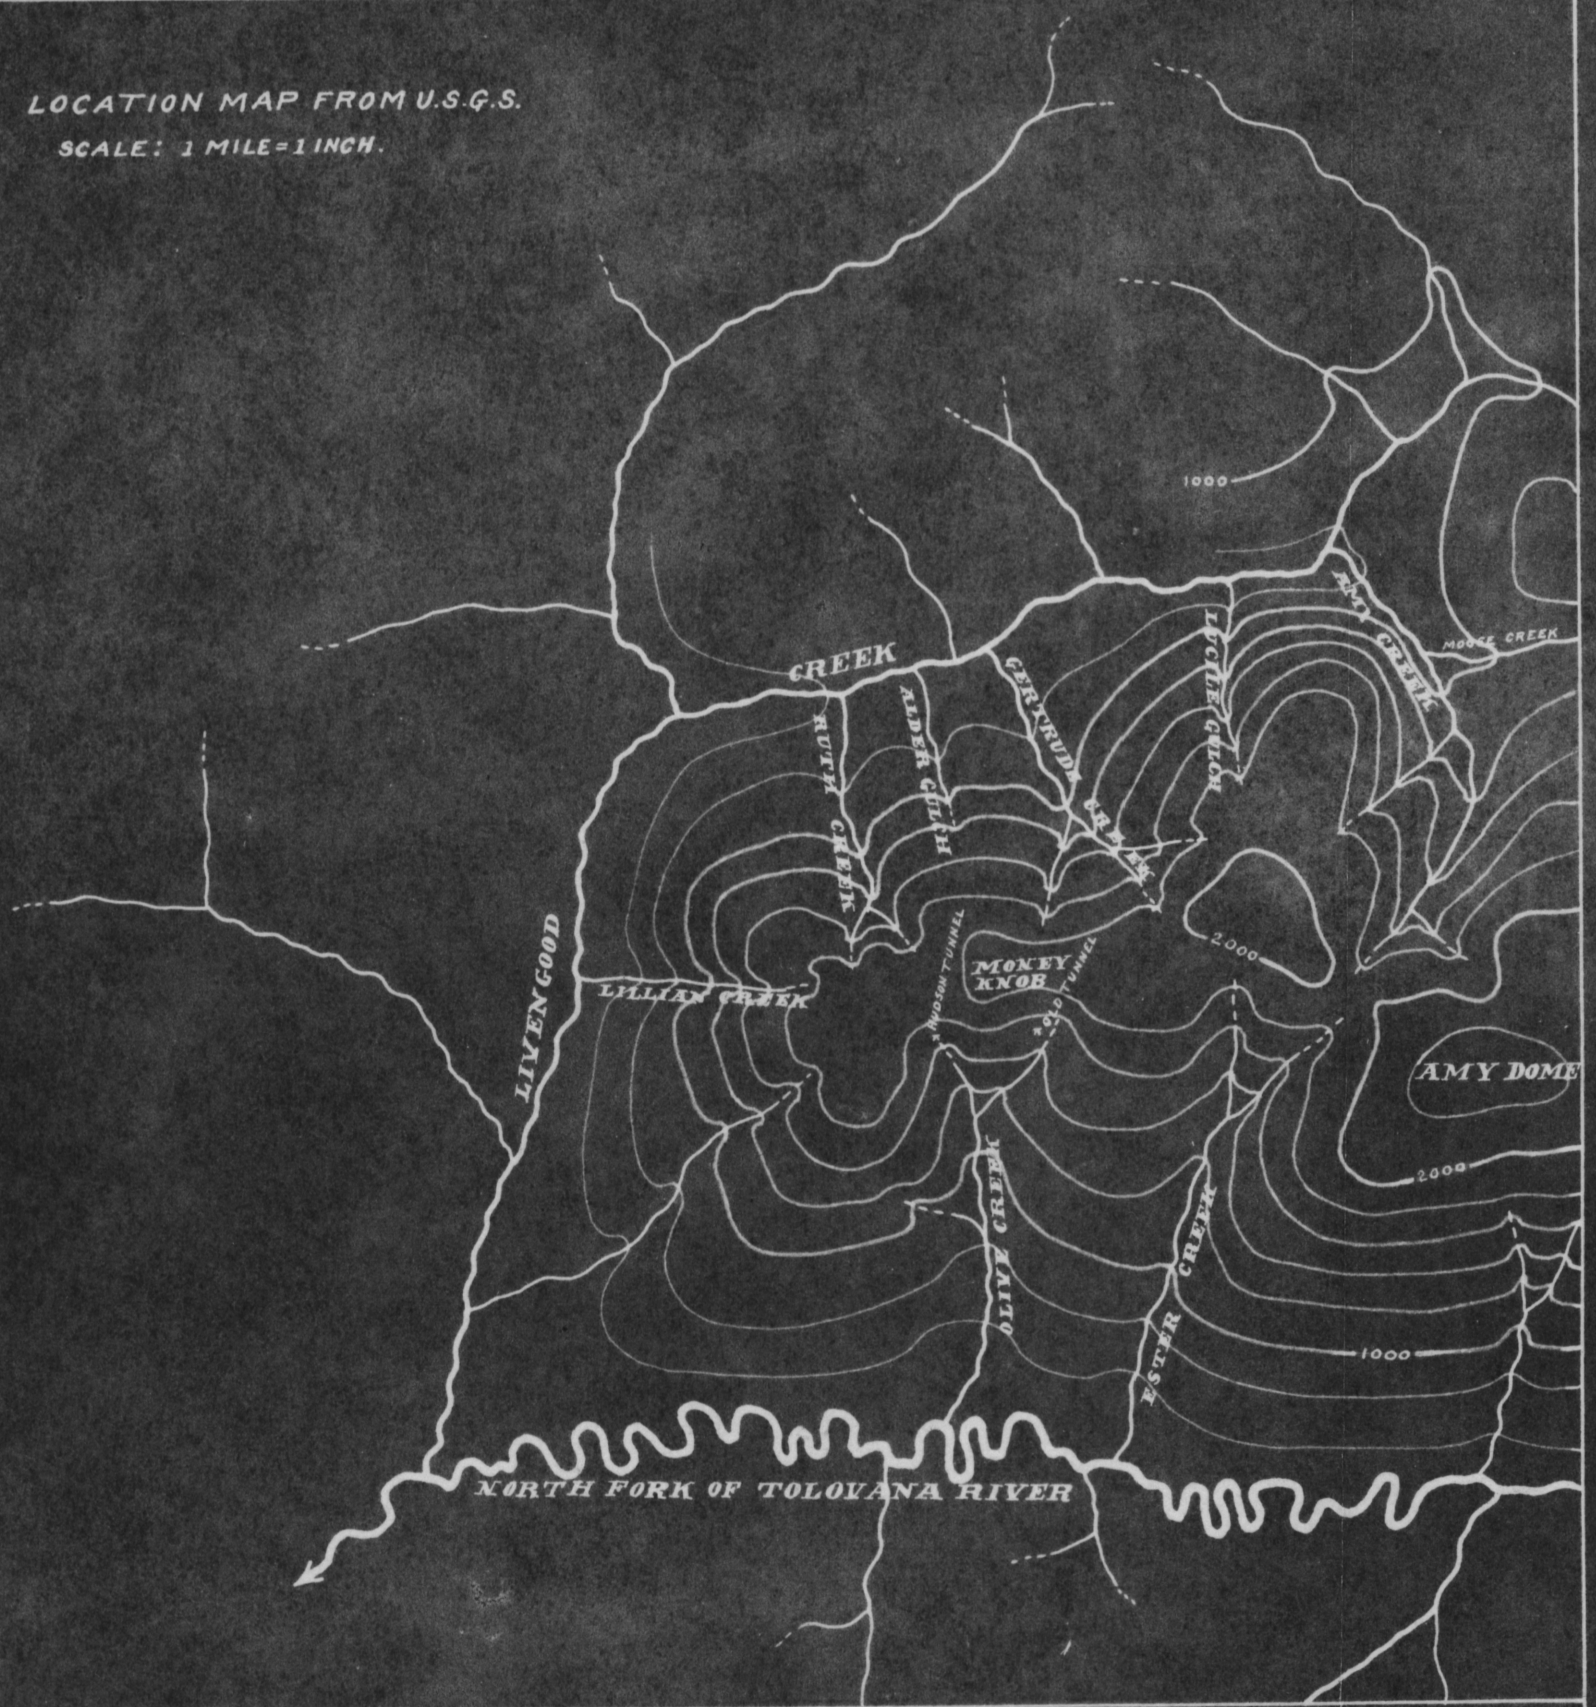

LOCATION MAP FROM U.S.G.S.
SCALE: 1 MILE=1 INCH.

SKETCH OF HUDSON TUNNEL
SCALE: 1 INCH=20 FEET.