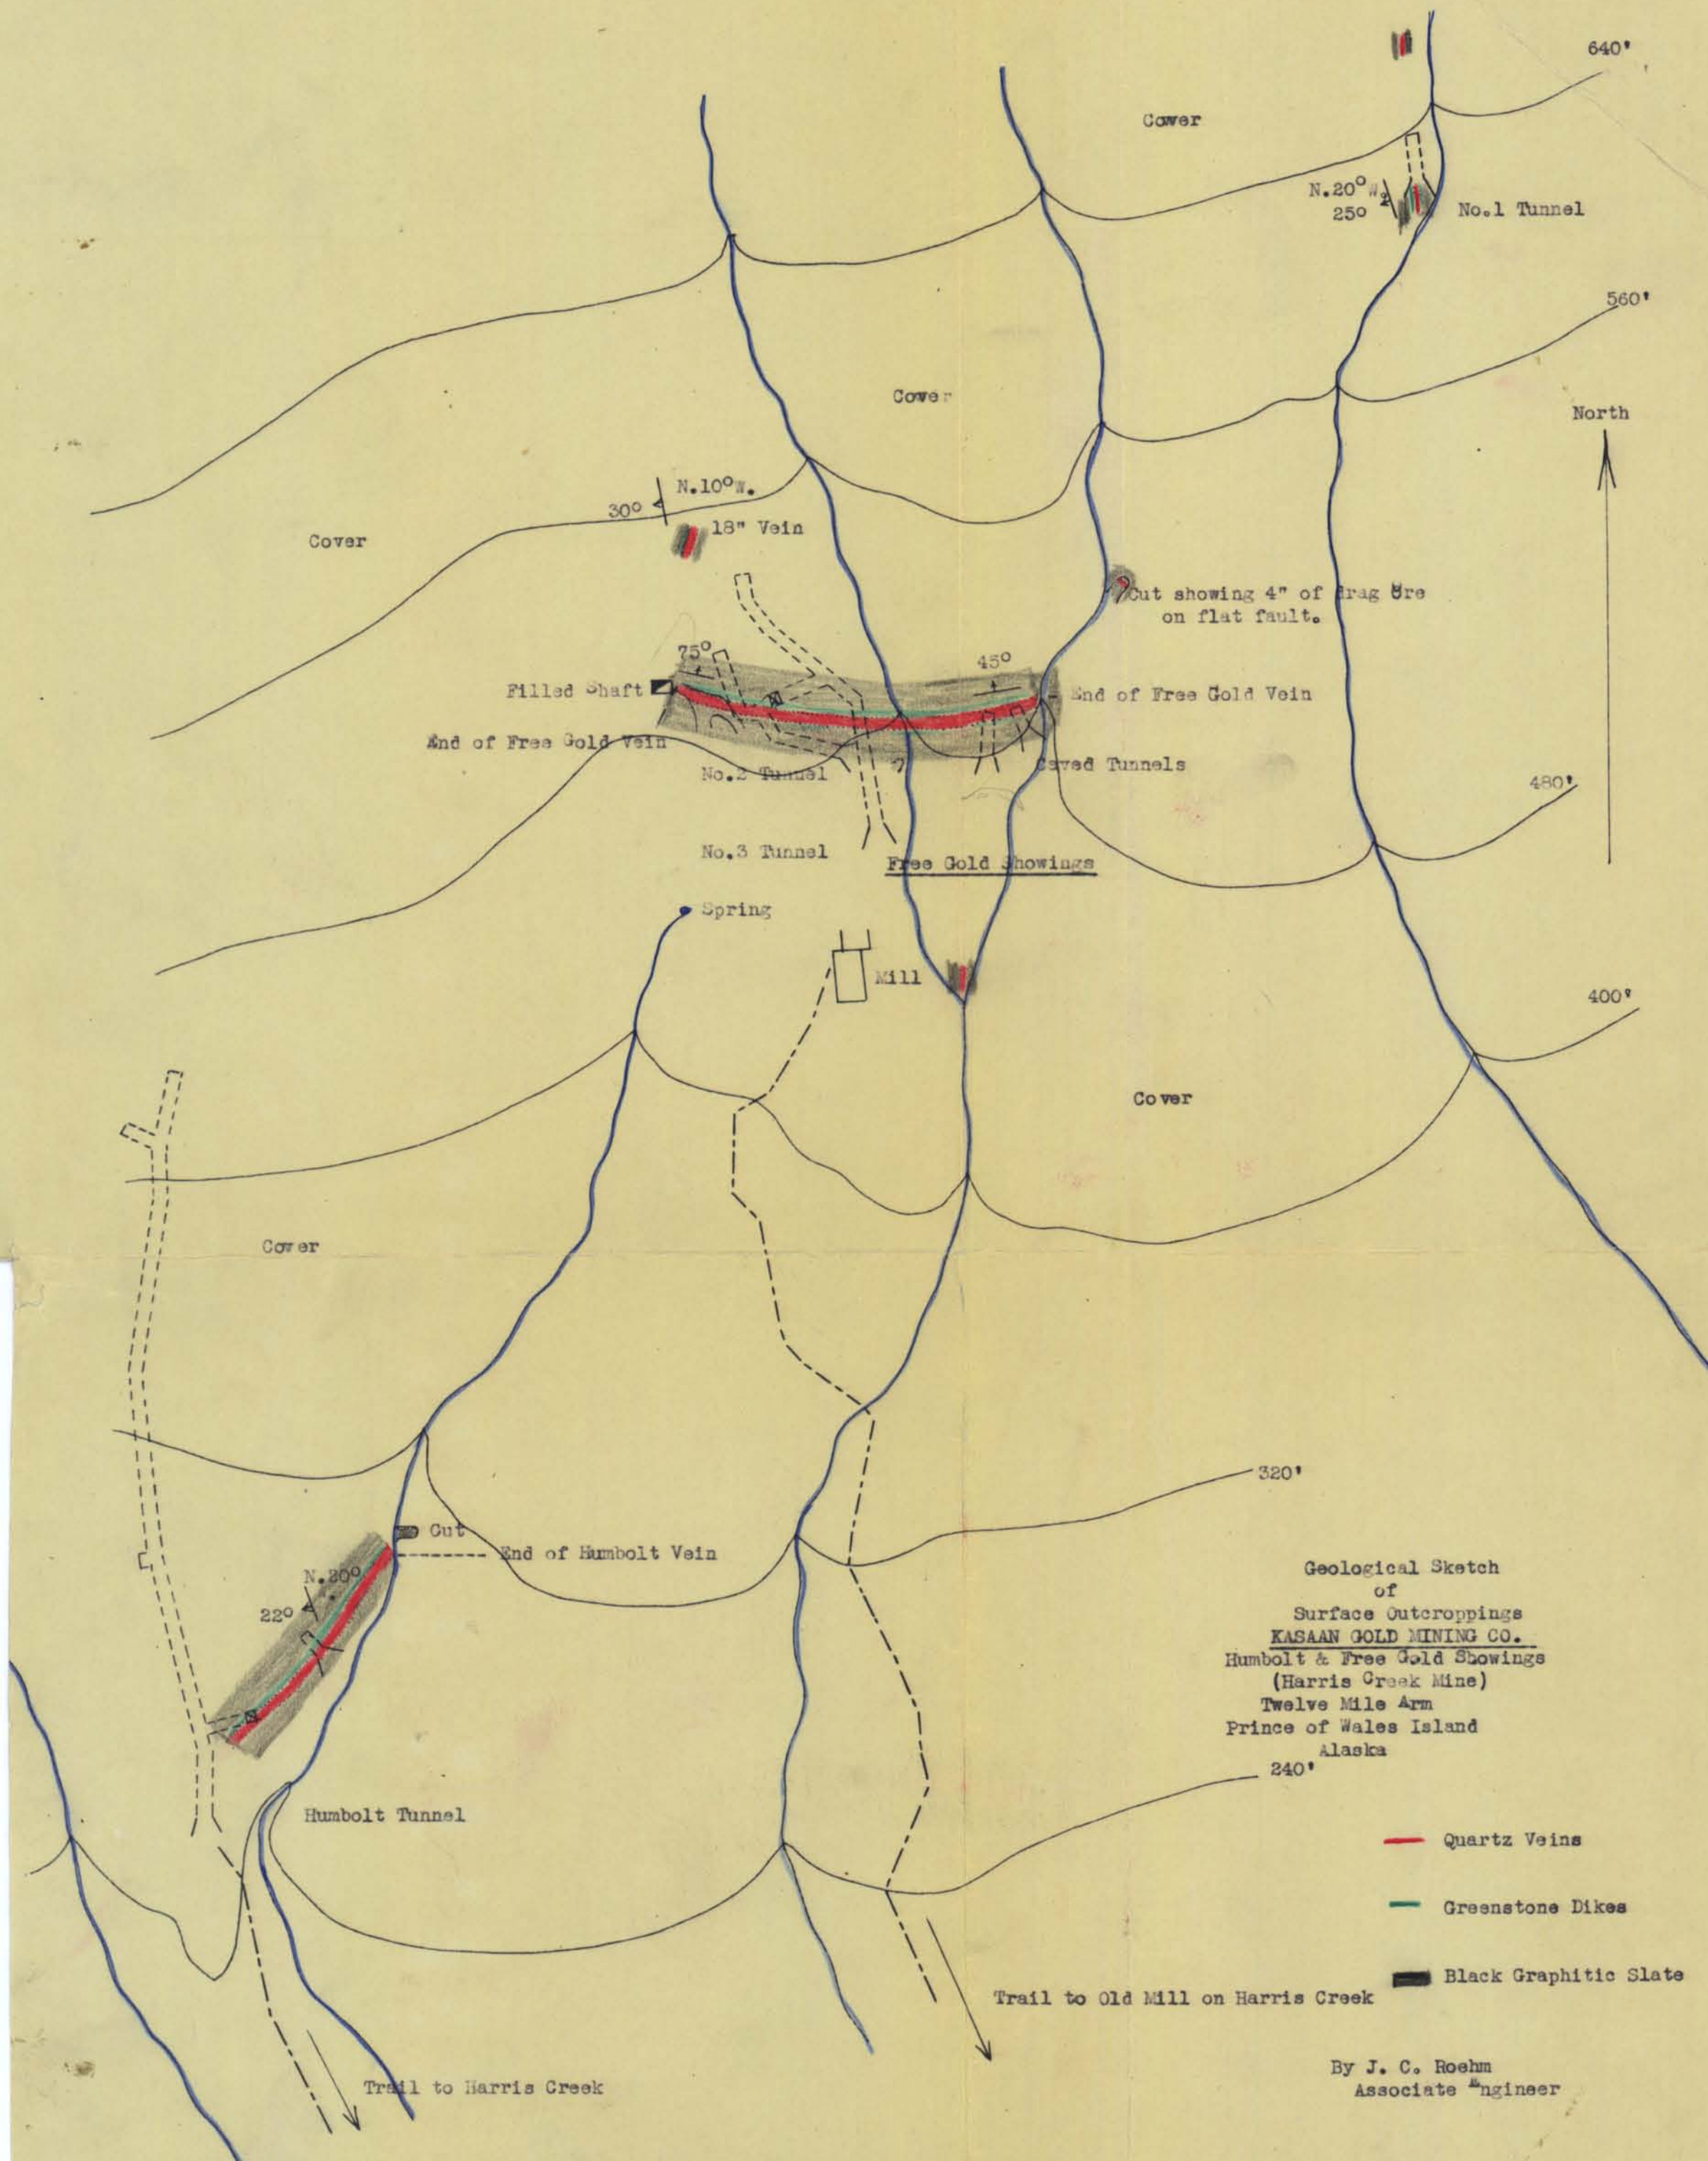

PE 119-2

TERRITORIAL DEPARTMENT OF MINES
Juneau, Alaska

June 2, 1938

Plata No. 1.

Geological Sketch
of
Surface Outcroppings
KASAAN GOLD MINING CO.
Humbolt & Free Gold Showings
(Harris Creek Mine)
Twelve Mile Arm
Prince of Wales Island
Alaska

- Quartz Veins
- Greenstone Dikes
- Black Graphitic Slate

By J. C. Roehm
Associate Engineer