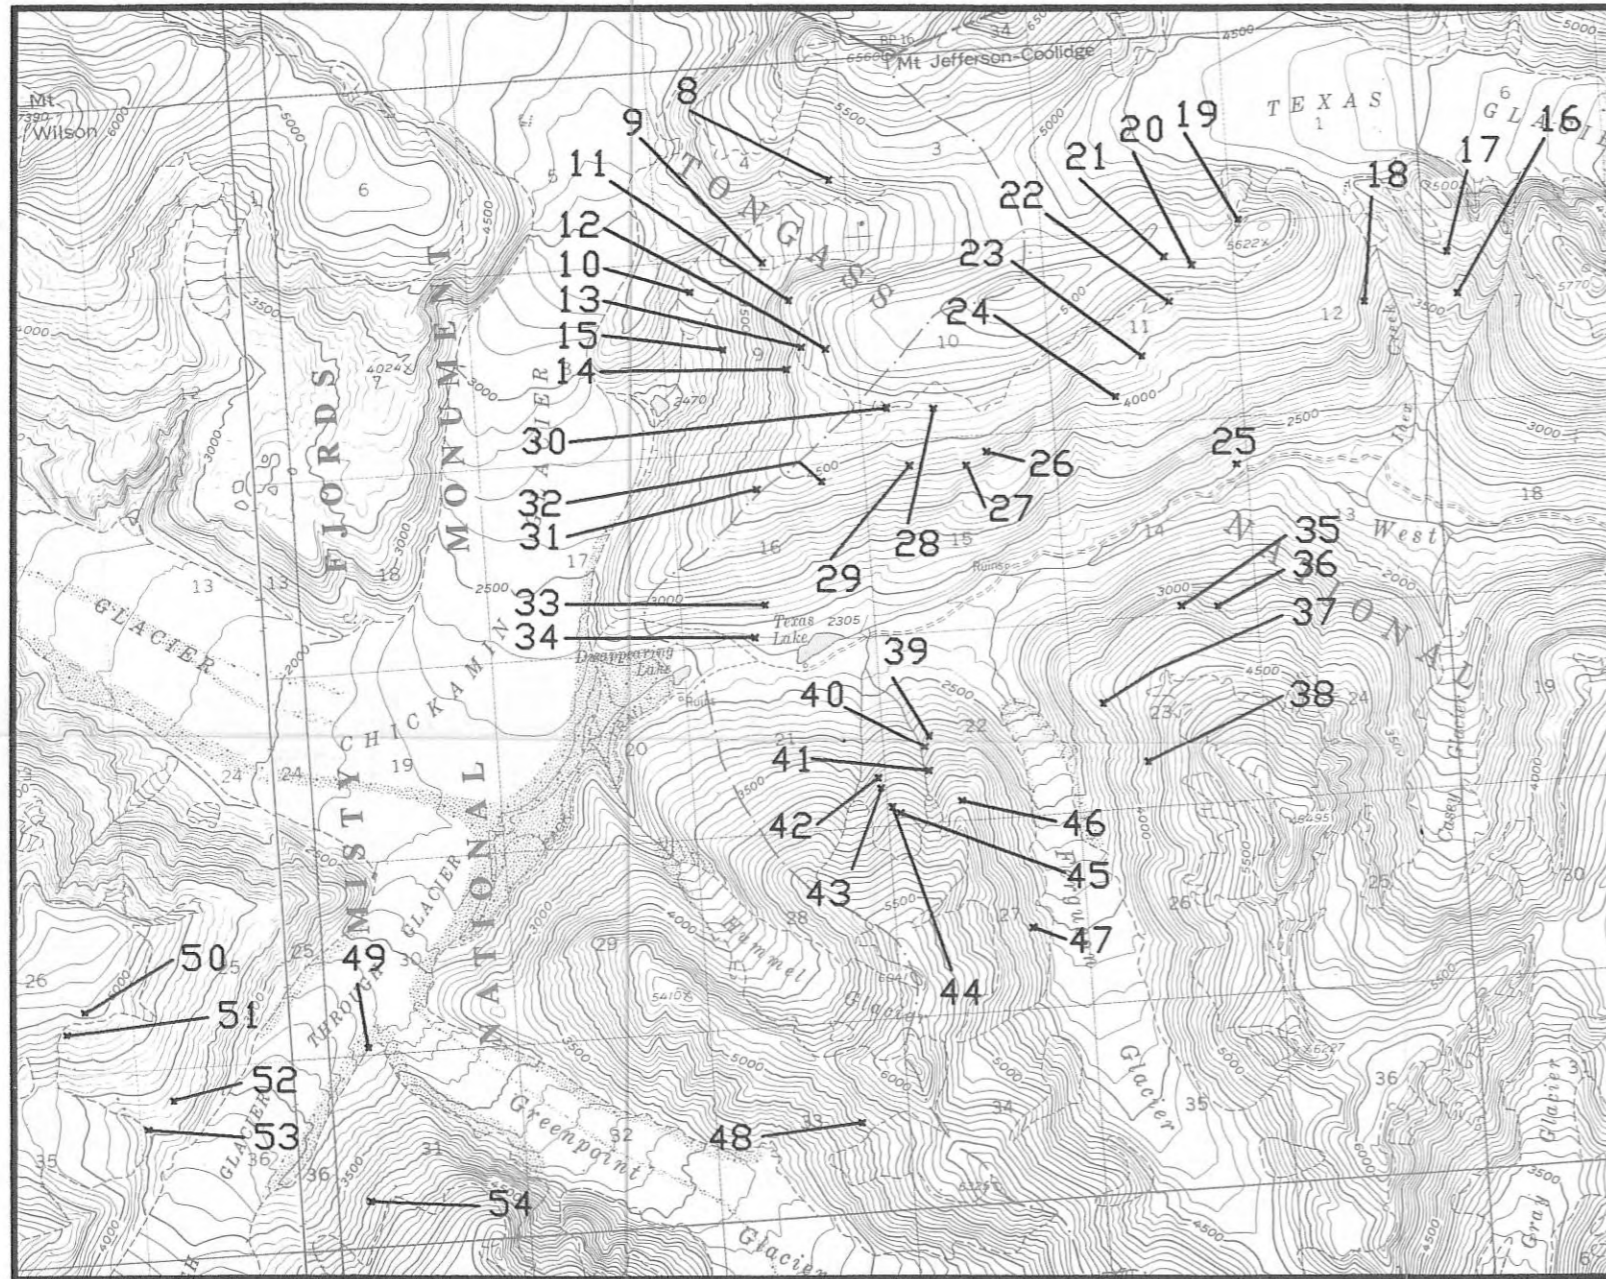

# INSET 5A: West Hyder area

## MINERAL LOCALITIES SAMPLED

Mineral localities	Map No.	Commodity
West Texas Glacier, North	8	
West Texas Glacier	9-10	Au, Ag, Cu, Pb, Zn
Solo	11-14	Au, Ag, Cu, Pb, Zn
Chickamin	15	REE
Homestake	16	Au, Ag, Cu, Pb, Zn
Silver Coin	17	Au, Ag, Cu, Pb, Zn
Ibex	18	Au, Ag, Cu, Pb, Zn
Iron Cap	19-24	Pb, Cu, Zn
Texas Creek Road	25	
Hummel area	26-27	Zn, Cu
Double Anchor and vicinity	28-29, 31-32	Au, Ag, Pb, Zn
Dog Hole adit	30	Au, Ag, Pb, Zn
Blasher	33	Cu, Pb, Zn, Au, Ag
Lakeside	34	Cu, Pb, Zn, Au, Ag
Jumbo (Bevacque) area	35-36	Zn
Northstar area	37	Pb
Engineer	38	Au, Ag, Cu, Pb, W
Fortuna	39	
Fortuna area	40-41	Au, Cu
Philips	42	Ag, Pb, Cu, Au, Zn
Philips area	43	
Joe-Joe	44-45	Ag, Pb, Cu, Au
Hogback Ridge Shear	46	
Keno	47	Ag, Au, Pb, Cu, Zn
Swennings Greenpoint	48	Ag, Pb,
Greenpoint	49	Cu, Pb
Upper Marmot Basin area	50	Mo, Ag, Pb
Upper Marmot Basin	51	Mo, Ag, Pb
Jumbo (Banded Mtn.) area	52	Ag, Pb, Zn, Mo
Lower Marmot Basin	53	Mo, Ag, Pb, Zn, Cu
Heckla	54	Ag, Pb, Au, Zn, Cu, Mo

12 ——— Map number

Base map adapted from USGS 1:63,360 Bradfield Canal A-1