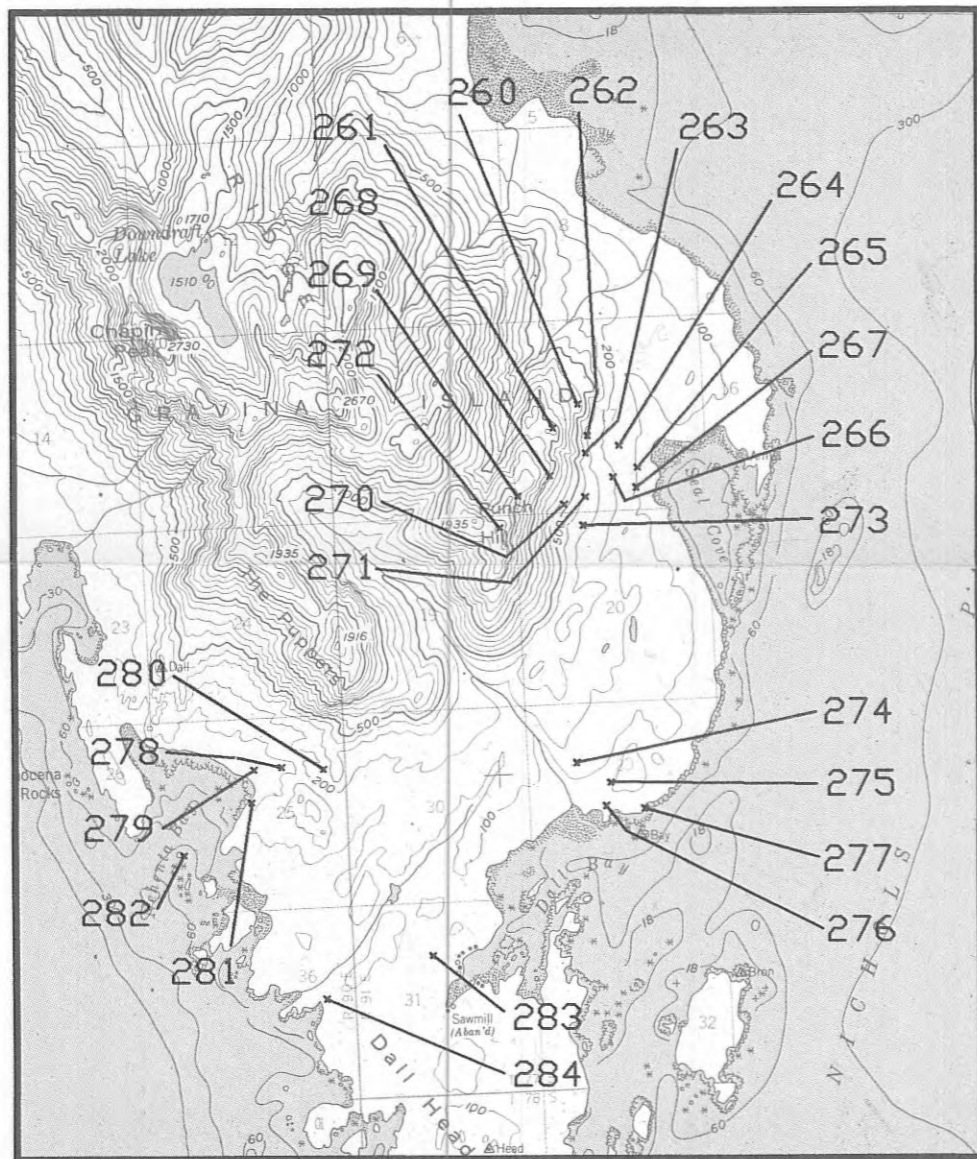

INSET 5F: South Gravina Island

281 — Map number

MINERAL LOCALITIES SAMPLED

Mineral localities	Map No.	Commodity
Punch Hill	260-261, 269, 272	Cu, Pb, Zn
Bunce	262-263, 266	Cu, Zn
North Paula	264	Cu
Bay View No. 2	265	Cu
Bay View	267	Cu
Grotto	268	Cu
Hobo	270	Cu
War Eagle, Big Joe	271	Cu, Au
War Eagle	273	Cu, Au
Dall Bay area	274-275	Cu, Au
Dall Bay No. 5	276	Cu, Au, Ag
Dall Bay No. 4, No. 2	277	Cu, Au, Ag
Friday	278-279	Cu, Zn
Abe	280	Cu, Pb, Ag
Nahenta Bay	281-282	Cu
Southwest Gravina Island	283-284	Cu

Base map adapted from USGS 1:63,360 Ketchikan A-6